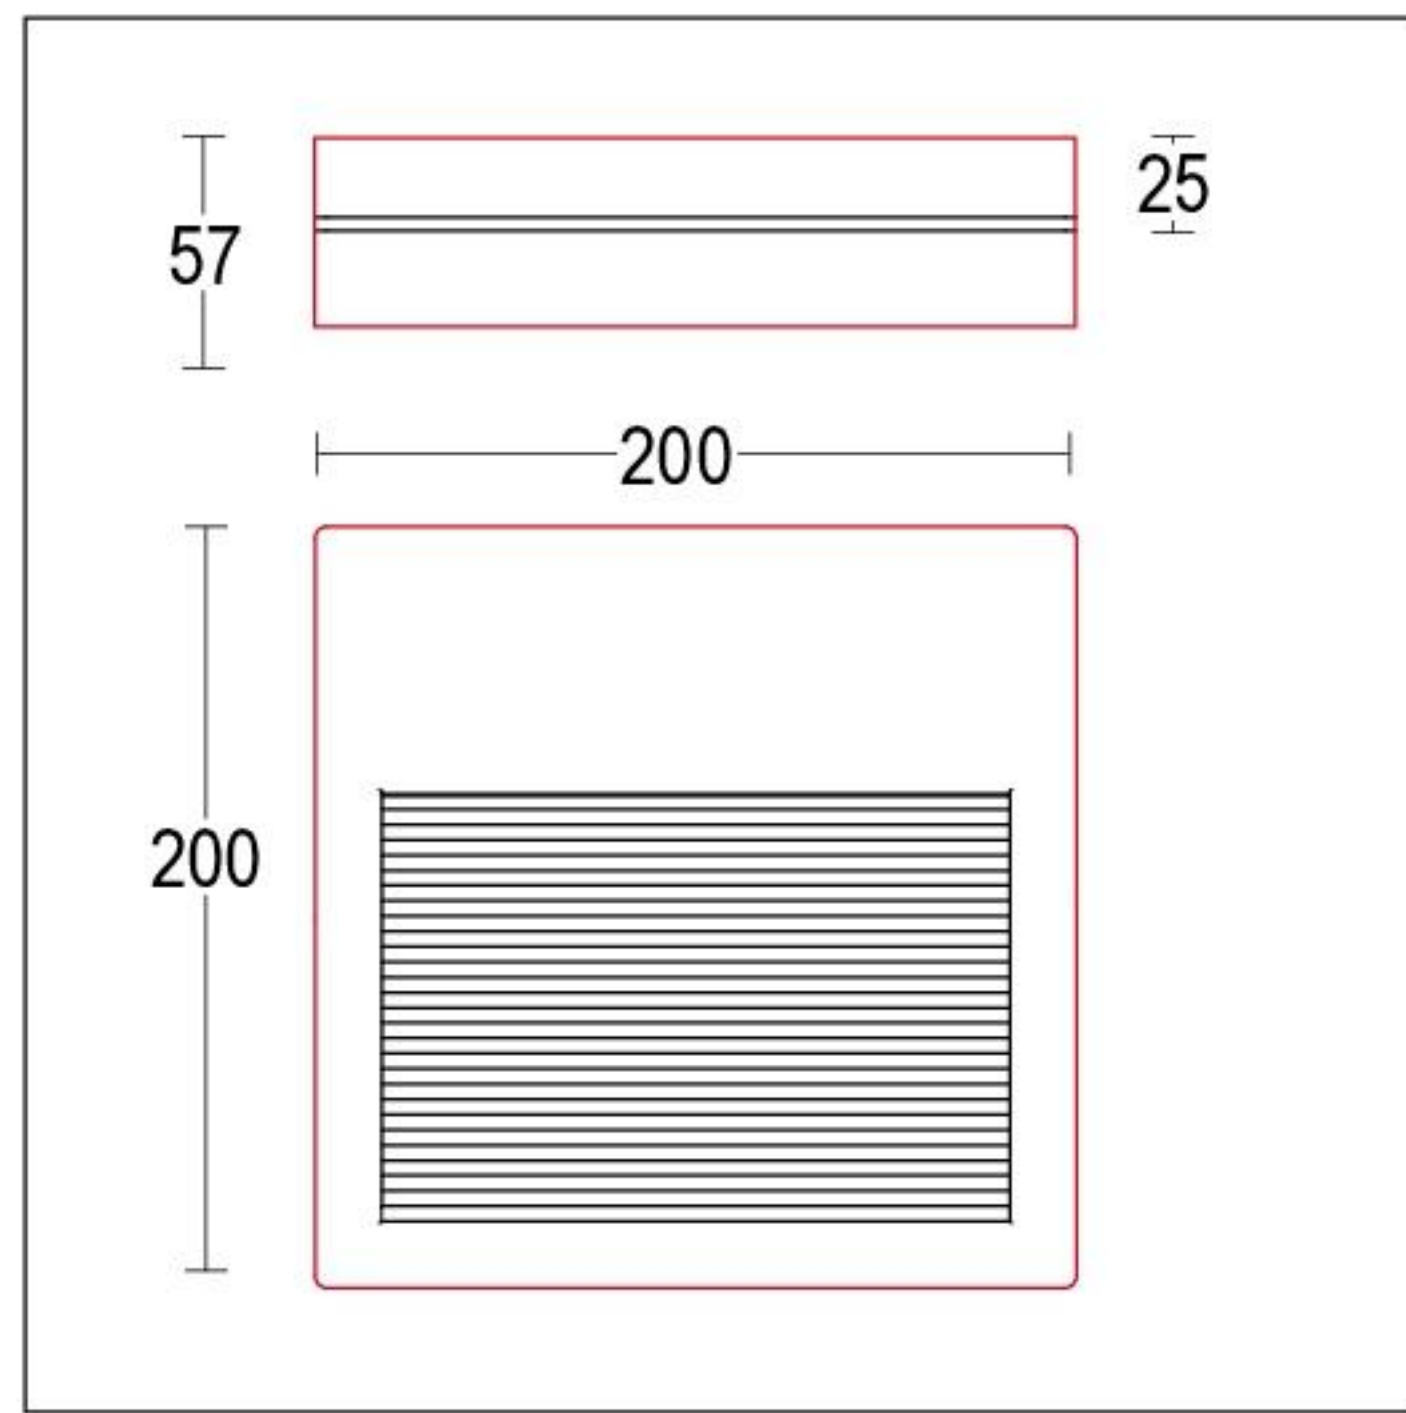

Miniverso flat SQ R

IP65

IK09

codice controcassa
rough-in housing code
263

- .05** grigio antracite
anthracite grey
- .13** grigio chiaro
light grey
- .15** acciaio inox
stainless steel

codice controcassa
rough-in housing code
269

- .34** vetro
glass

1165.ETX.P.-- 3,5 W Led 3000 K 410 lm
1165.EVX.P.-- 3,5 W Led 4000 K 450 lm
 220-240 V 50/60 HZ
 vetro microprismato *microprismatic diffuser*
 alimentatore incluso *led driver integral*

Verso flat SQ R

IP65

IK09

codice controcassa
rough-in housing code
262

- .05** grigio antracite
anthracite grey
- .13** grigio chiaro
light grey
- .15** acciaio inox
stainless steel

codice controcassa
rough-in housing code
270

Longverso flat SQ R

IP65

IK09

codice controcassa
rough-in housing code
258

- .05** grigio antracite
anthracite grey
- .13** grigio chiaro
light grey
- .15** acciaio inox
stainless steel

codice controcassa
rough-in housing code
271