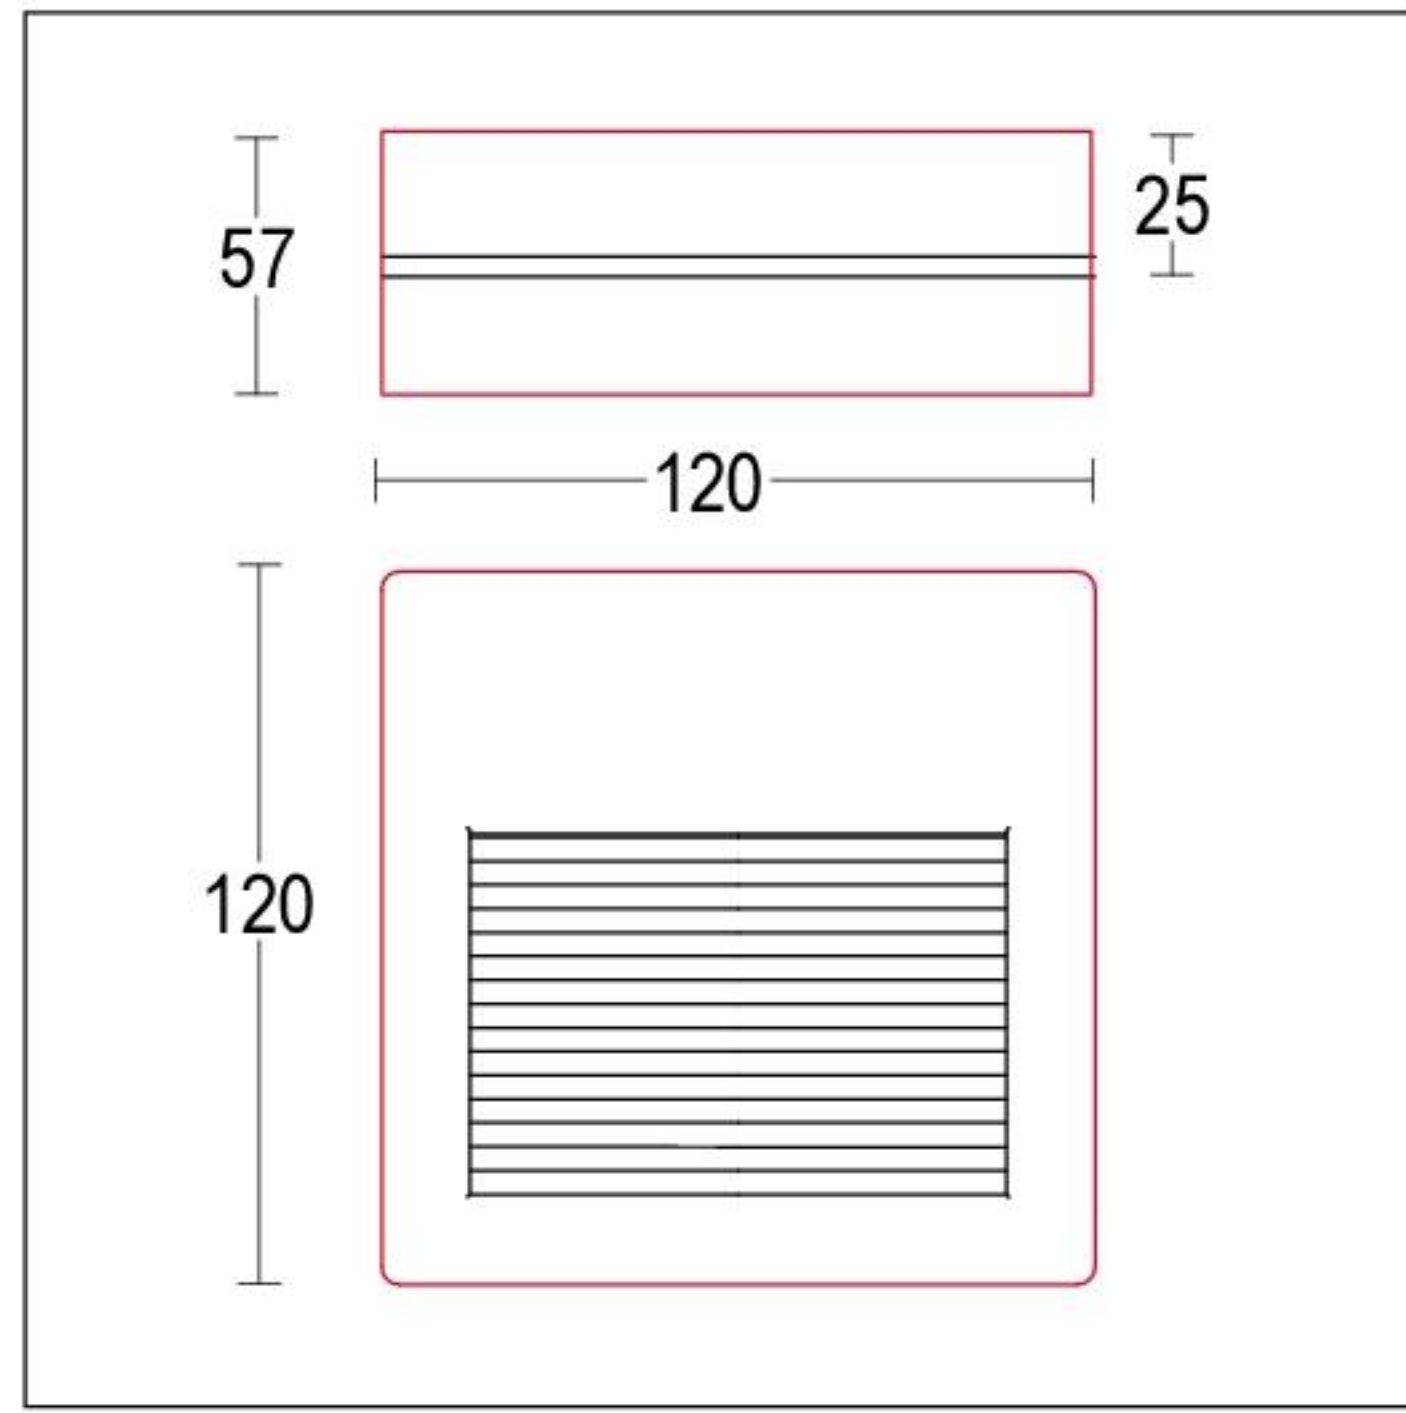

Miniverso flat SQ R

IP65

IK09

codice controcassa
rough-in housing code
263

- .05** grigio antracite
anthracite grey
- .13** grigio chiaro
light grey
- .15** acciaio inox
stainless steel

codice controcassa
rough-in housing code
269

- .34** vetro
glass

1165.ETX.P.-- 3,5 W Led 3000 K 410 lm
1165.EVX.P.-- 3,5 W Led 4000 K 450 lm
 220-240 V 50/60 HZ
 vetro microprismato *microprismatic diffuser*
 alimentatore incluso *led driver integral*

Verso flat SQ R

IP65

IK09

codice controcassa
rough-in housing code
262

- .05** grigio antracite
anthracite grey
- .13** grigio chiaro
light grey
- .15** acciaio inox
stainless steel

codice controcassa
rough-in housing code
270

Longverso flat SQ R

IP65

IK09

codice controcassa
rough-in housing code
258

- .05** grigio antracite
anthracite grey
- .13** grigio chiaro
light grey
- .15** acciaio inox
stainless steel

codice controcassa
rough-in housing code
271