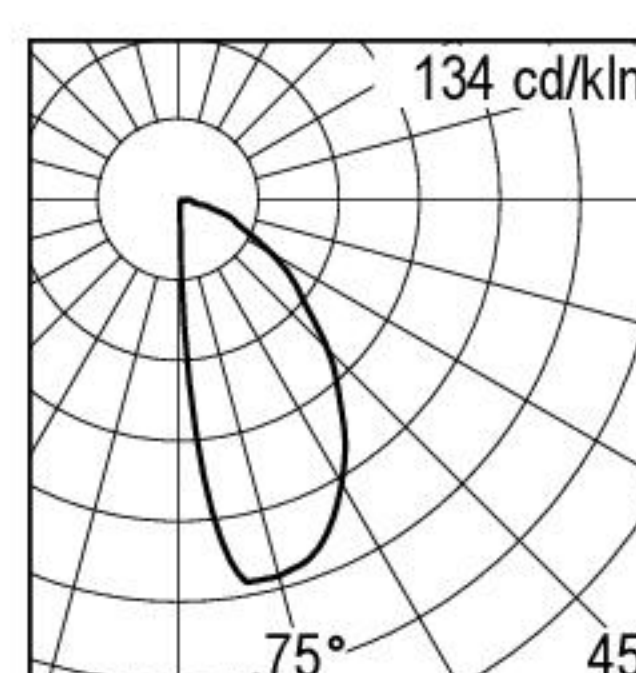

codice controcassa
rough-in housing code
262

- **.05** grigio antracite
  anthracite grey
- **.13** grigio chiaro
  light grey
- **.15** acciaio inox
  stainless steel

codice controcassa
rough-in housing code
270

- **.34** vetro
  glass

1166.FGX.P.-- 10 W Led 3000 K 1220 lm
1166.FHX.P.-- 10 W Led 4000 K 1340 lm
220-240 V 50/60 HZ
vetro microprismato *microprismatic diffuser*
alimentatore incluso *led driver integral*