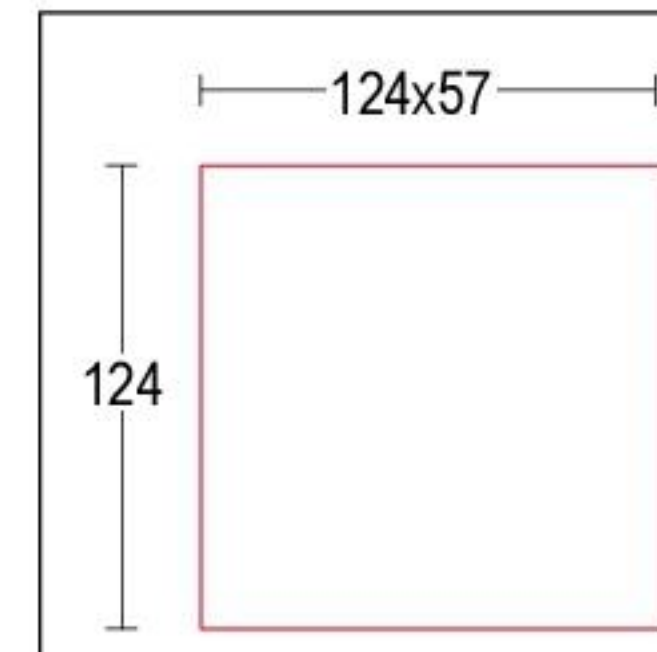

Miniverso flat SQ R

IP65

IK09

codice controcassa
rough-in housing code
263

- .05** grigio antracite
anthracite grey
- .13** grigio chiaro
light grey
- .15** acciaio inox
stainless steel

codice controcassa
rough-in housing code
269

Verso flat SQ R

IP65

IK09

codice controcassa
rough-in housing code
262

- .05** grigio antracite
anthracite grey
- .13** grigio chiaro
light grey
- .15** acciaio inox
stainless steel

codice controcassa
rough-in housing code
270