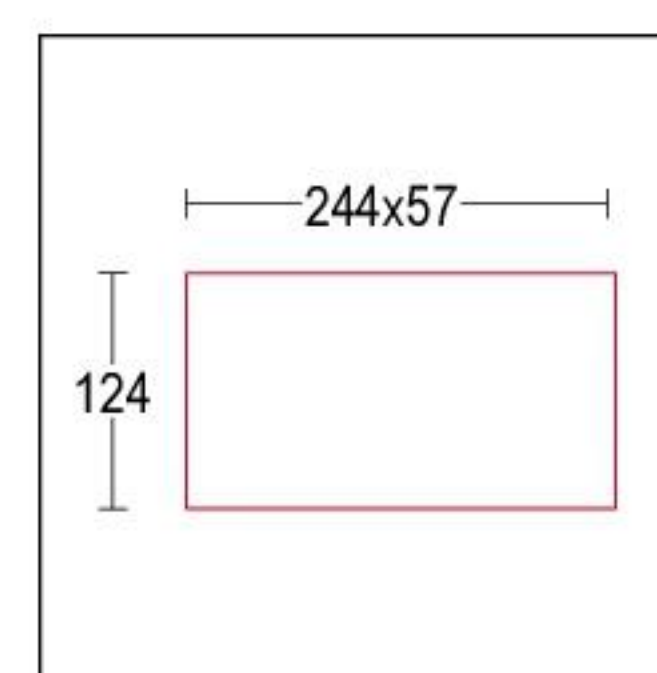

Longverso flat SQ R

IP65

IK09

codice controcassa
rough-in housing code
258

- .05** grigio antracite
anthracite grey
- .13** grigio chiaro
light grey
- .15** acciaio inox
stainless steel

codice controcassa
rough-in housing code
271