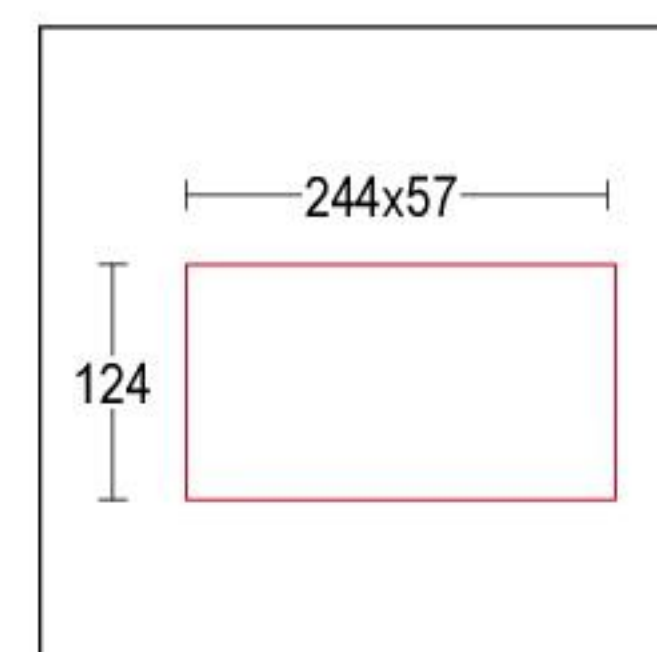

Longverso flat SQ R

IP65

IK09

codice controcassa
rough-in housing code
258

- .05** grigio antracite
anthracite grey
- .13** grigio chiaro
light grey
- .15** acciaio inox
stainless steel

codice controcassa
rough-in housing code
271