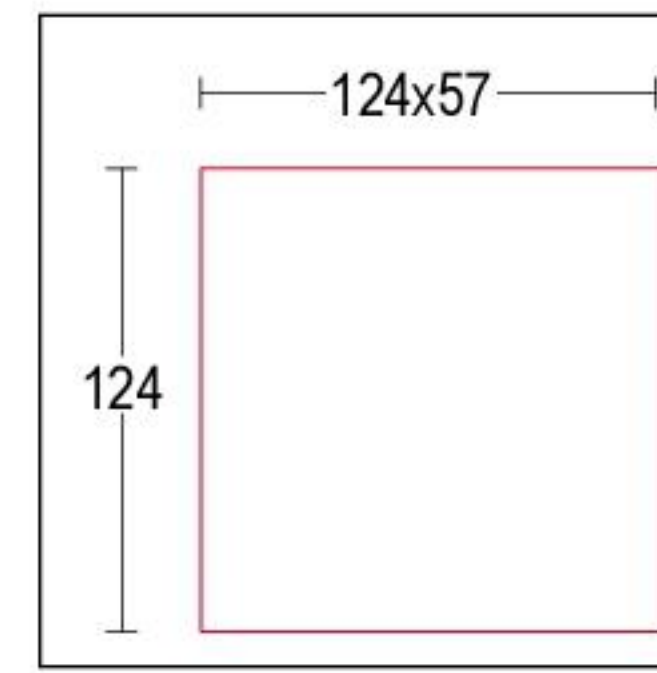

Miniverso flat SQ R

IP65

IK09

codice controcassa
rough-in housing code
263

- .05** grigio antracite
anthracite grey
- .13** grigio chiaro
light grey
- .15** acciaio inox
stainless steel

codice controcassa
rough-in housing code
269

- .34** vetro
glass

1165.ETX.P.-- 3,5 W Led 3000 K 410 lm
1165.EVX.P.-- 3,5 W Led 4000 K 450 lm
 220-240 V 50/60 HZ
 vetro microprismato *microprismatic diffuser*
 alimentatore incluso *led driver integral*

Verso flat SQ R

IP65

IK09

codice controcassa
rough-in housing code
262

- .05** grigio antracite
anthracite grey
- .13** grigio chiaro
light grey
- .15** acciaio inox
stainless steel

codice controcassa
rough-in housing code
270