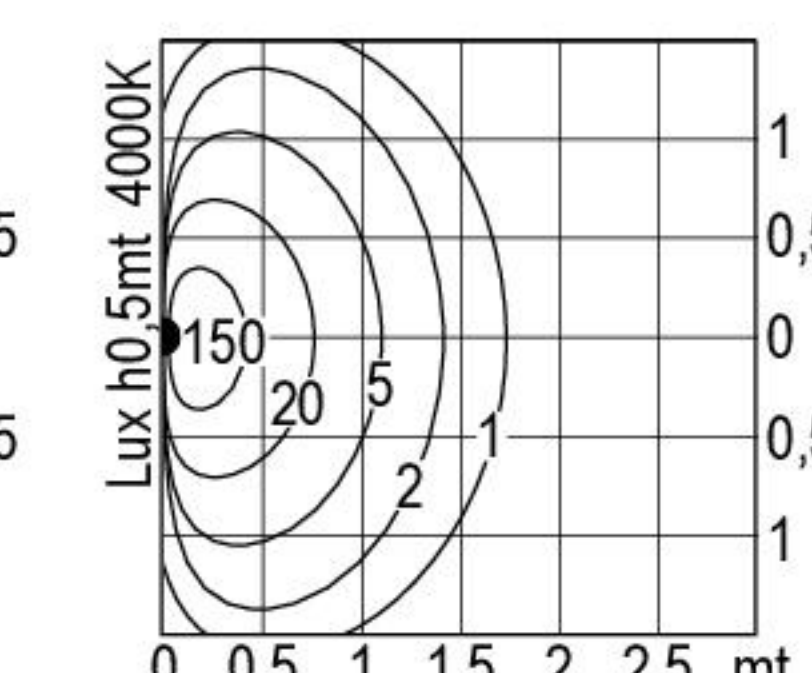

Verso flat SQ R

IP65

IK09

codice controcassa
rough-in housing code
262

- .05** grigio antracite
anthracite grey
- .13** grigio chiaro
light grey
- .15** acciaio inox
stainless steel

codice controcassa
rough-in housing code
270

- .34** vetro
glass

1166.FGX.P.-- 10 W Led 3000 K 1220 lm
1166.FHX.P.-- 10 W Led 4000 K 1340 lm
 220-240 V 50/60 HZ
 vetro microprismato *microprismatic diffuser*
 alimentatore incluso *led driver integral*