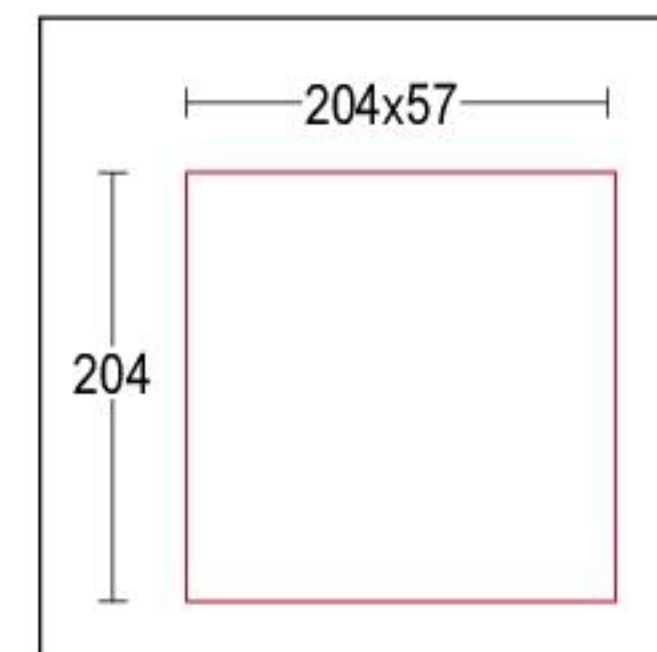

Verso flat SQ R

IP65

IK09

codice controcassa
rough-in housing code
262

- .05** grigio antracite
anthracite grey
- .13** grigio chiaro
light grey
- .15** acciaio inox
stainless steel

codice controcassa
rough-in housing code
270