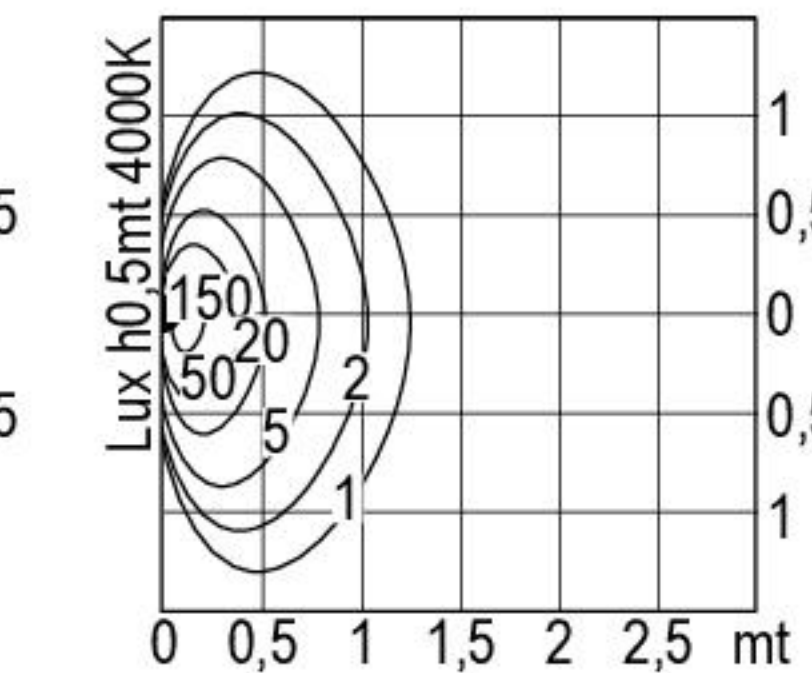

Miniverso flat SQ R

IP65

IK09

codice controcassa
rough-in housing code
263

- .05** grigio antracite
anthracite grey
- .13** grigio chiaro
light grey
- .15** acciaio inox
stainless steel

codice controcassa
rough-in housing code
269

- .34** vetro
glass

1165.ETX.P.-- 3,5 W Led 3000 K 410 lm
1165.EVX.P.-- 3,5 W Led 4000 K 450 lm
 220-240 V 50/60 HZ
 vetro microprismato *microprismatic diffuser*
 alimentatore incluso *led driver integral*

Verso flat SQ R

IP65

IK09

codice controcassa
rough-in housing code
262

- .05** grigio antracite
anthracite grey
- .13** grigio chiaro
light grey
- .15** acciaio inox
stainless steel

codice controcassa
rough-in housing code
270