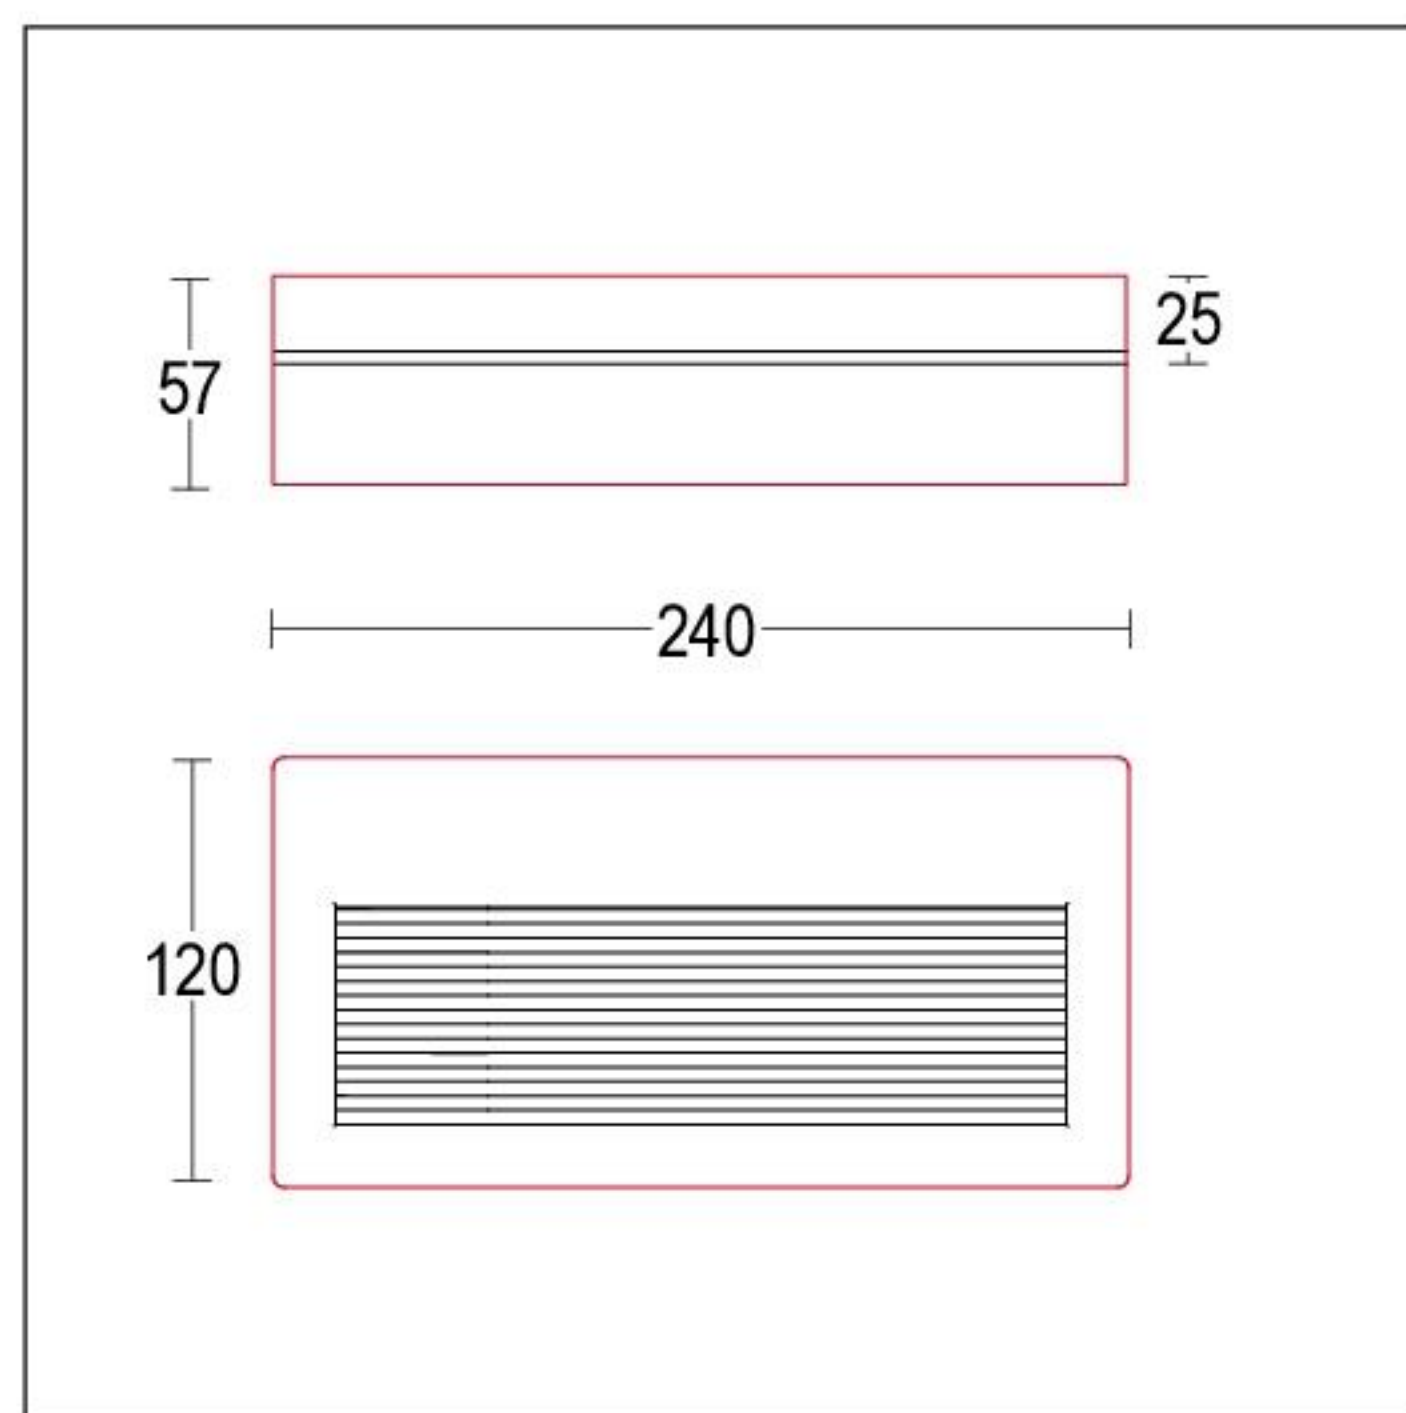

Miniverso flat SQ R

IP65

IK09

codice controcassa
rough-in housing code
263

- .05** grigio antracite
anthracite grey
- .13** grigio chiaro
light grey
- .15** acciaio inox
stainless steel

codice controcassa
rough-in housing code
269

Verso flat SQ R

IP65

IK09

codice controcassa
rough-in housing code
262

- .05** grigio antracite
anthracite grey
- .13** grigio chiaro
light grey
- .15** acciaio inox
stainless steel

codice controcassa
rough-in housing code
270

Longverso flat SQ R

IP65

IK09

codice controcassa
rough-in housing code
258

- .05** grigio antracite
anthracite grey
- .13** grigio chiaro
light grey
- .15** acciaio inox
stainless steel

codice controcassa
rough-in housing code
271