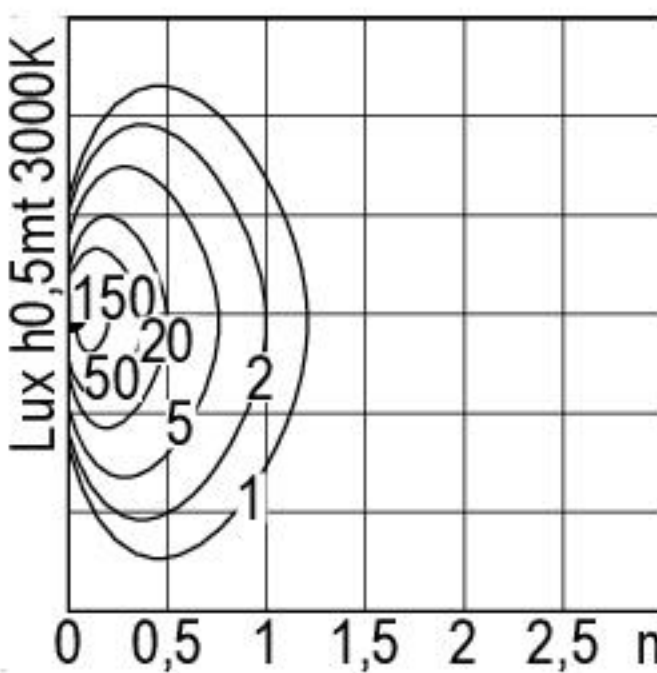

Miniverso flat SQ R

IP65

IK09

codice controcassa
rough-in housing code
263

- .05** grigio antracite
anthracite grey
- .13** grigio chiaro
light grey
- .15** acciaio inox
stainless steel

codice controcassa
rough-in housing code
269

- .34** vetro
glass

1165.ETX.P.-- 3,5 W Led 3000 K 410 lm
1165.EVX.P.-- 3,5 W Led 4000 K 450 lm
 220-240 V 50/60 HZ
 vetro microprismato *microprismatic diffuser*
 alimentatore incluso *led driver integral*

Verso flat SQ R

IP65

IK09

codice controcassa
rough-in housing code
262

- .05** grigio antracite
anthracite grey
- .13** grigio chiaro
light grey
- .15** acciaio inox
stainless steel

codice controcassa
rough-in housing code
270