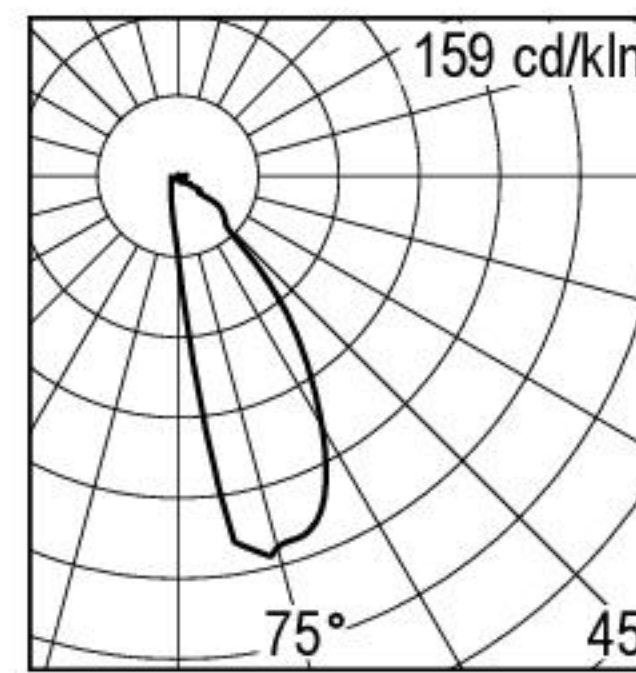

Miniverso flat SQ R

IP65

IK09

codice controcassa
rough-in housing code
263

- .05** grigio antracite
anthracite grey
- .13** grigio chiaro
light grey
- .15** acciaio inox
stainless steel

codice controcassa
rough-in housing code
269

- .34** vetro
glass

1165.ETX.P.-- 3,5 W Led 3000 K 410 lm
1165.EVX.P.-- 3,5 W Led 4000 K 450 lm
 220-240 V 50/60 HZ
 vetro microprismato *microprismatic diffuser*
 alimentatore incluso *led driver integral*

Verso flat SQ R

IP65

IK09

codice controcassa
rough-in housing code
262

- .05** grigio antracite
anthracite grey
- .13** grigio chiaro
light grey
- .15** acciaio inox
stainless steel

codice controcassa
rough-in housing code
270