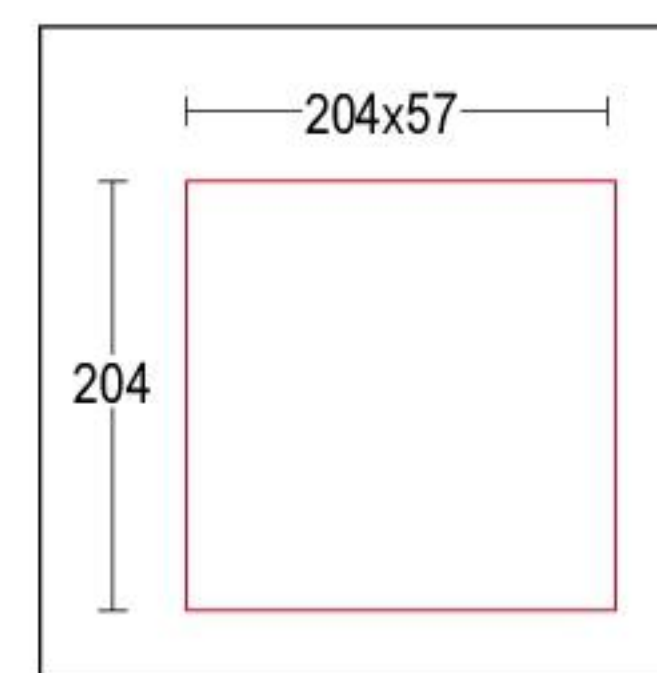

Verso flat SQ R

IP65

IK09

codice controcassa
rough-in housing code
262

- .05** grigio antracite
anthracite grey
- .13** grigio chiaro
light grey
- .15** acciaio inox
stainless steel

codice controcassa
rough-in housing code
270