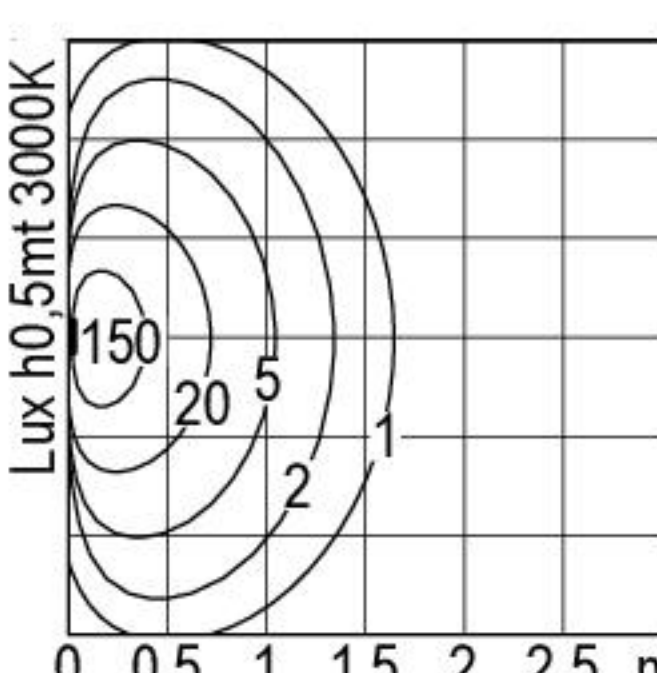

- .34** vetro
glass

1165.ETX.P.-- 3,5 W Led 3000 K 410 lm
1165.EVX.P.-- 3,5 W Led 4000 K 450 lm
 220-240 V 50/60 HZ
 vetro microprismato *microprismatic diffuser*
 alimentatore incluso *led driver integral*

Verso flat SQ R

IP65

IK09

codice controcassa
rough-in housing code
262

- .05** grigio antracite
anthracite grey
- .13** grigio chiaro
light grey
- .15** acciaio inox
stainless steel

codice controcassa
rough-in housing code
270

- .34** vetro
glass

1166.FGX.P.-- 10 W Led 3000 K 1220 lm
1166.FHX.P.-- 10 W Led 4000 K 1340 lm
 220-240 V 50/60 HZ
 vetro microprismato *microprismatic diffuser*
 alimentatore incluso *led driver integral*