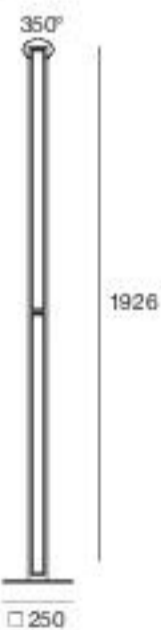

Tablet_W1 | Wall light | 220-240 V | topLED 19 W

type

- White CR 90 **7604**
- Black CR 90 **7611**

colour

3000 K 2520 lm

optics

diffused

suggested accessories

KIT83

Fixing bracket only for 7604

KIT0044

Fixing bracket only for 7611

Tablet_W1 | Wall light | 220-240 V | topLED 26 W

type

- White CR 90 **7605**
- Black CR 90 **7612**

colour

3000 K 3118 lm

optics

diffused

suggested accessories

KIT84

Fixing bracket only for 7605

KIT0045

Fixing bracket only for 7612

Tablet_FL | Free standing light | 220-240 V | topLED 36 W

type

- White CR 90 **8452**
- Black CR 90 **8453**

colour

3000 K 4470 lm

optics

diffused