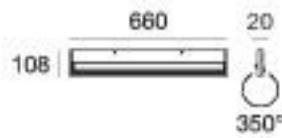

Tablet_W1 | Wall light | 220-240 V | topLED 19 W

type

- White CR 90 **7604**
- Black CR 90 **7611**

colour

3000 K 2520 lm

optics

diffused

suggested accessories