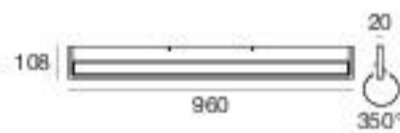

Tablet_W1 | Wall light | 220-240 V | topLED 26 W

type

- ☐ White CR 90 **7605**
- ☒ Black CR 90 **7612**

colour

3000 K 3118 lm

optics

diffused

suggested accessories

KIT84

Fixing bracket only for 7605

KIT0045

Fixing bracket only for 7612