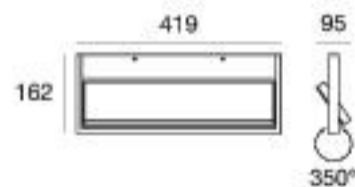

Tablet_W1 | Wall light | 220-240 V | topLED 19 W

type

White	CFI 90	7602
Black	CFI 90	7610

colour

3000 K 2417 lm

optics

diffused

suggested accessories

KIT82

Fixing bracket only for 7602

KIT0043

Fixing bracket only for 7610