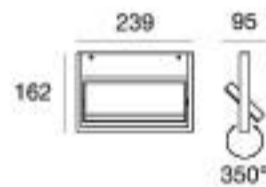

KIT80

Fixing bracket only for 7600

KIT0041

Fixing bracket only for 7608

Tablet_W1 | Wall light | 220-240 V | topLED 19 W

type

White	CFI 90	7601
Black	CFI 90	7609

colour