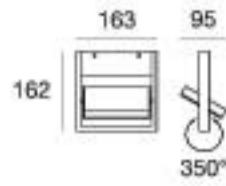

Tablet_W1 | Wall light | 220-240 V | topLED 6 W

type

White	CFI 90	7600
Black	CFI 90	7608

colour

3000 K 667 lm

optics

diffused

suggested accessories

KIT80

Fixing bracket only for 7600

KIT0041

Fixing bracket only for 7608