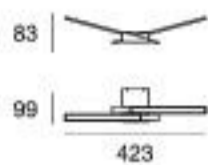

Wings | Wall light | 220-240 V | topLED 10 W

type

White CRI 85 **7411**

Black CRI 85 **7412**

colour

3000 K 690 lm

optics

diffused

Wings | Wall light | 220-240 V | topLED 19 W

type

White CRI 85 **7414**

Black CRI 85 **7415**

colour

3000 K 1380 lm

optics

diffused