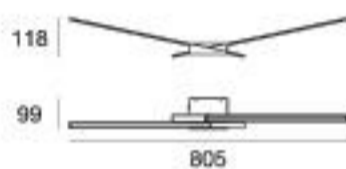

Wings | Wall light | 220-240 V | topLED 10 W

type

White CRI 85 **7411**

Black CRI 85 **7412**

colour

3000 K 690 lm

optics

diffused

Wings | Wall light | 220-240 V | topLED 19 W

type

White CRI 85 **7414**

Black CRI 85 **7415**

colour

3000 K 1380 lm

optics

diffused