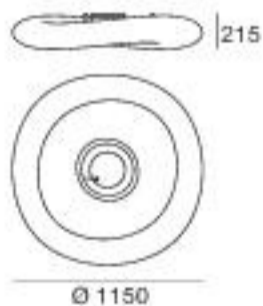

colour

| | |
|--------|---------|
| 3000 K | 3929 lm |
| 4000 K | 4097 lm |

optics

diffused

accessories

KIT0079
CASAMBI
DALI Dimmer
1 art.

Mr.Magoo_S | Ceiling luminaire | 220-240 V | topLED 98 W

type