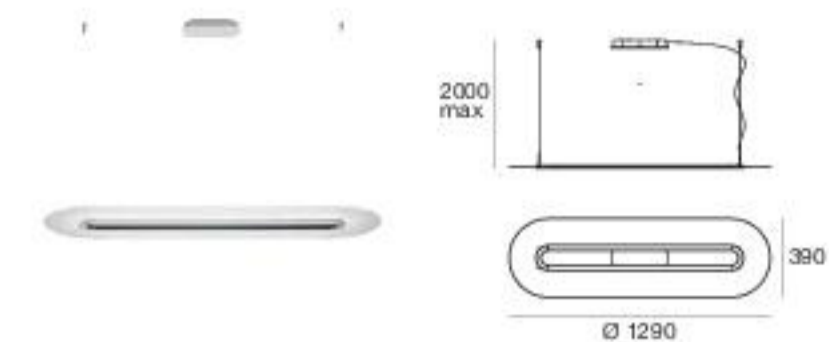

Opti-Line | Pendant luminaires | 220-240 V | topLED 47 W

type

White	CFI 90	<b>8037</b>
Polish Al.	CFI 90	<b>8038</b>

colour

3000 K 5685 lm

optics

diffused

accessories

**KIT0079**  
CASAMBI  
DALI Dimmer  
1 art.

Opti-Line | Pendant luminaires | 220-240 V | topLED 47 W

type

White	CFI 90	<b>8400</b>
Polish Al.	CFI 90	<b>8401</b>

colour

3000 K 5685 lm

optics

diffused