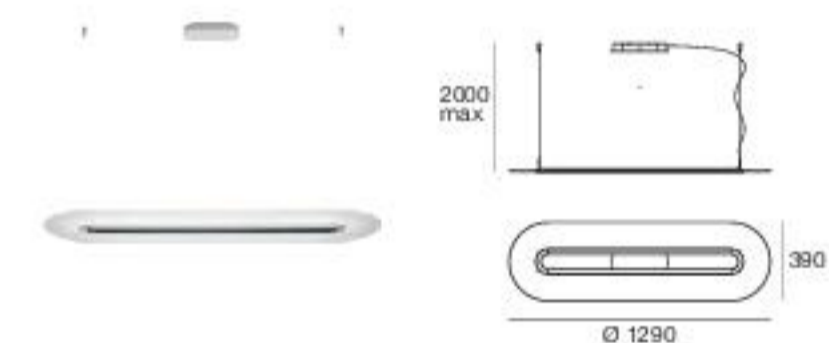

Opti-Line | Pendant luminaires | 220-240 V | topLED 47 W

type

White	CFI 90	<b>8037</b>
Polish Al.	CFI 90	<b>8038</b>

colour

3000 K 5685 lm

optics

diffused

accessories

**KIT0079**  
CASAMBI  
DALI Dimmer  
1 art.

Opti-Line | Pendant luminaires | 220-240 V | topLED 47 W

type

White	CFI 90	<b>8400</b>
Polish Al.	CFI 90	<b>8401</b>

colour

3000 K 5685 lm

optics

diffused