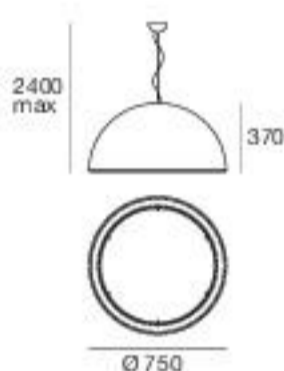

Entourage_P1 | Pendant luminaires | 220-240 V | arrayLED 28 W

type

Concrete	CFI 90	7694
Gypsum	CFI 90	7695
Cor-tan	CFI 90	7696

colour

Warm Tune 1790 lm

optics

diffused

accessories

KIT0080
CASAMBI
Phase-Cut Dimmer
1 art.

KIT0026
Phase-Cut Dimmer
1-3 art.