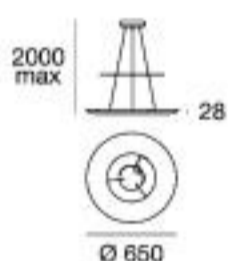

Kyklos_P2 | Pendant luminaires | 220-240 V | topLED 56 W

type

White	CR1 90	7984
Bronze	CR1 90	8482

colour

3000 K 5664 lm

optics

diffused

accessories

KIT0079
CASAMBI
DALI Dimmer
1 art.