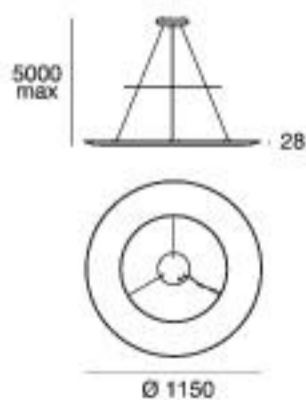

optics

diffused

accessories

**KIT0079**  
CASAMBI  
DALI Dimmer  
1 art.

Kyklos\_P2 | Pendant luminaires | 220-240 V | topLED 91 W

type

White	CR1 90	7985
Bronze	CR1 90	8484

colour