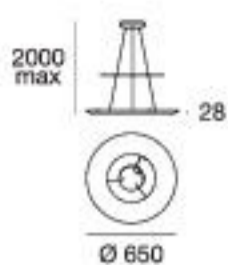

Kyklos\_P2 | Pendant luminaires | 220-240 V | topLED 42 W

type

White	CR1 90	8486
Bronze	CR1 90	8488

colour

3000 K 4173 lm

optics

diffused

accessories