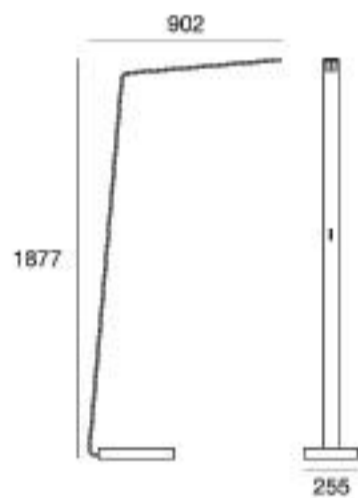

Lama_FL office | Free standing light | 220-240 V | topLED 38 W

type

White	CFI 90	7116
Black	CFI 90	7136

colour

3000 K 2760 lm

optics

diffused

touch