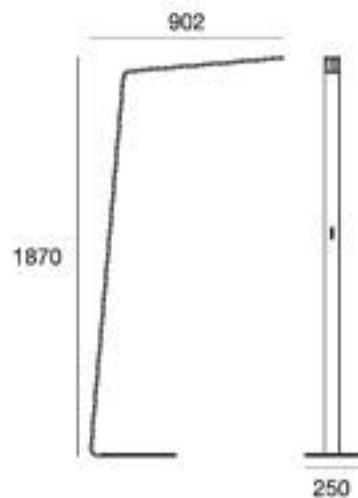

Lama_FL | Free standing light | 220-240 V | topLED 26 W

type

White	CFI 90	7100
Black	CFI 90	7101

colour

3000 K 1870 lm

optics

diffused

touch