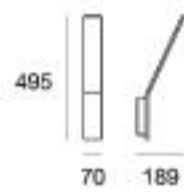

Lama\_S | Ceiling luminaires | 220-240 V | topLED 46 W

type

White	CRI 90	7109
Black	CRI 90	7110

colour

3000 K 3241 lm

optics

diffused

Lama\_W | Wall light | 220-240 V | topLED 21 W

type

White	CRI 90	7104
Black	CRI 90	7137

colour

3000 K 2605 lm

optics

diffused

Lama  
wall light