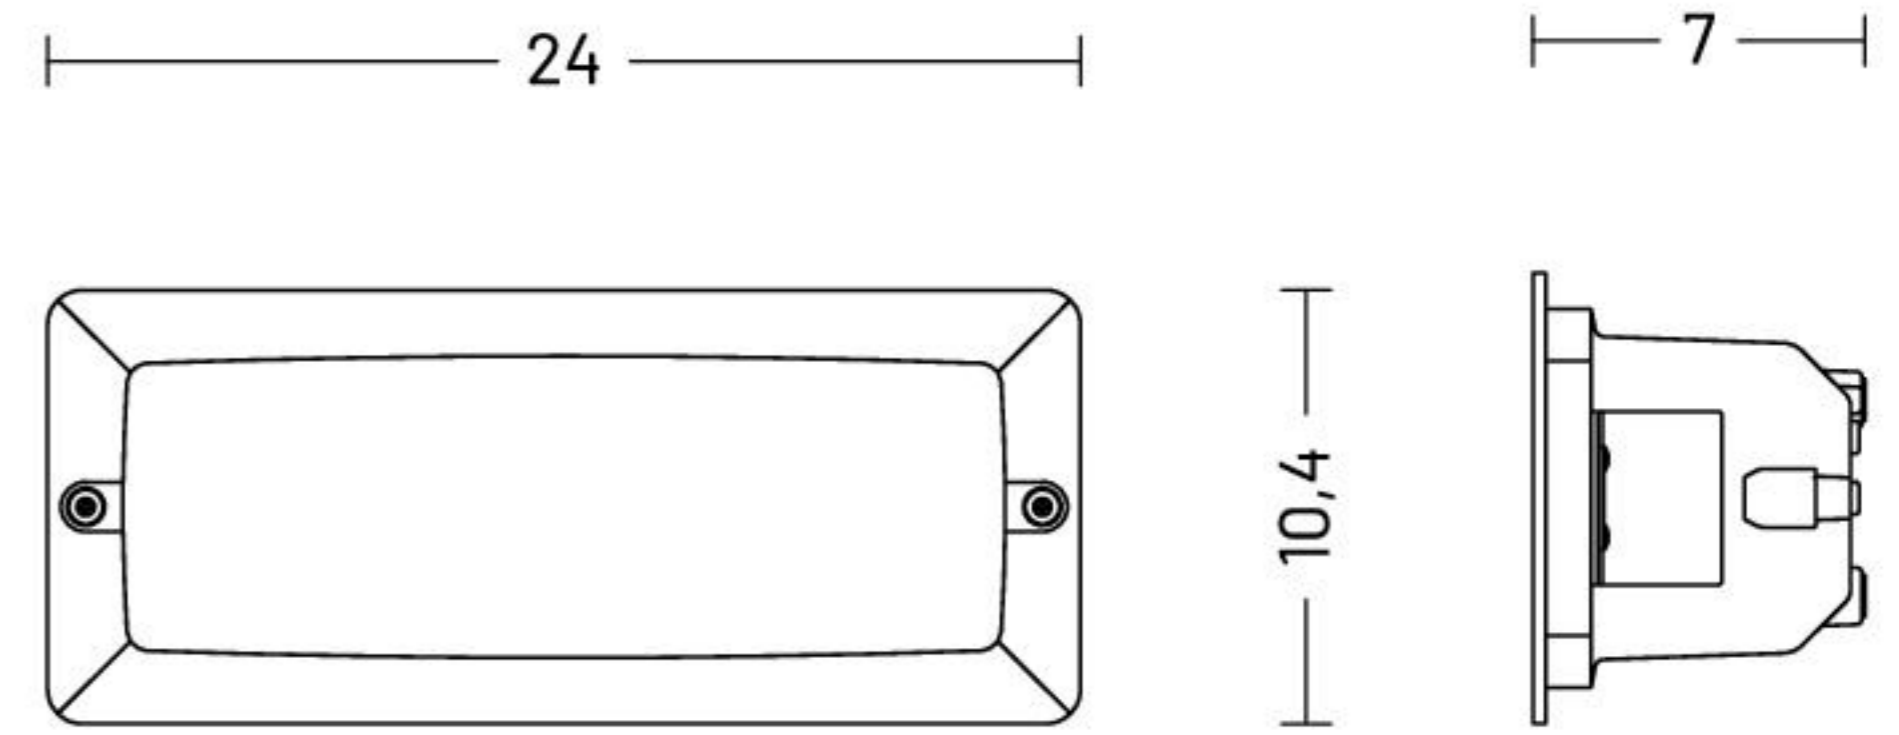

MATERIALS

<i>Body</i>	Die-cast aluminium EN47100
<i>Diffuser</i>	Frosted tempered glass 5 mm
<i>Finishing</i>	Polyester powder paint

ORDER CODE

BK 3 _ IP A D _ B 10 _	<i>Finishing</i>	M Light grey
		G Black
		U White
	<i>Light colour</i>	N 4000 K
		H 3000 K
	<i>Model</i>	0 Open
		1 Striped
	<i>Example</i>	BK 3 0 IP A D H B 10 G

Open

Striped

INCLUDED ACCESSORIES

<i>Code</i>	<i>Description</i>	<i>Page</i>
-	Housing box	476