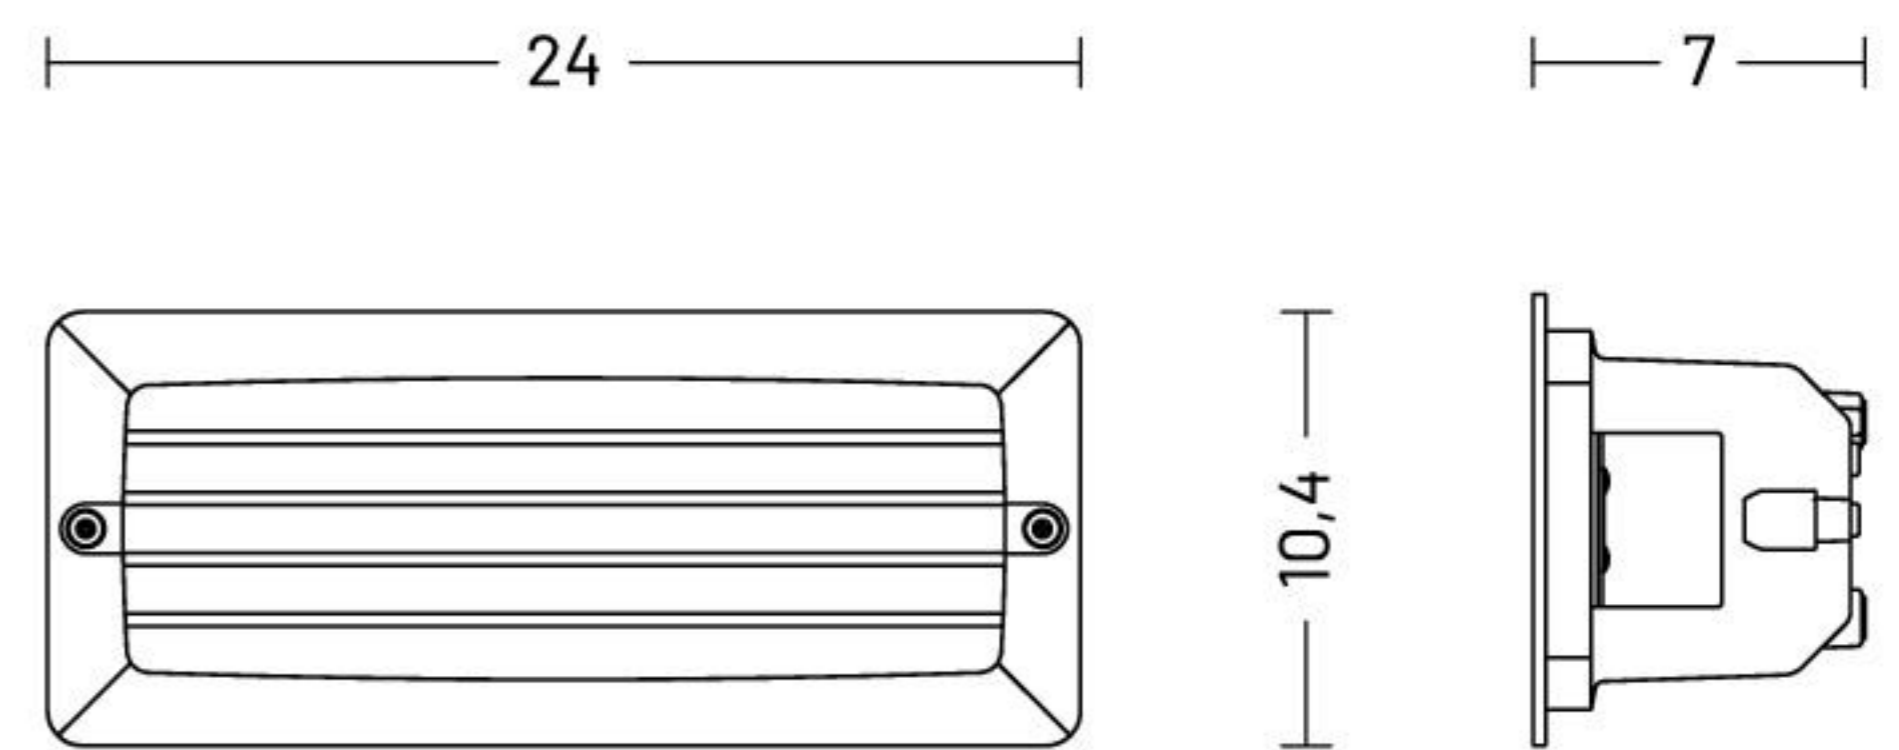

MATERIALS

<i>Body</i>	Die-cast aluminium EN47100
<i>Diffuser</i>	Frosted tempered glass 5 mm
<i>Finishing</i>	Polyester powder paint

ORDER CODE

BK 3 _ IP A D _ B 10 _	<i>Finishing</i>	M Light grey
		G Black
		U White
	<i>Light colour</i>	N 4000 K
		H 3000 K
	<i>Model</i>	0 Open
		1 Striped
	<i>Example</i>	BK 3 0 IP A D H B 10 G

Open

Striped

INCLUDED ACCESSORIES

<i>Code</i>	<i>Description</i>	<i>Page</i>
-	Housing box	476