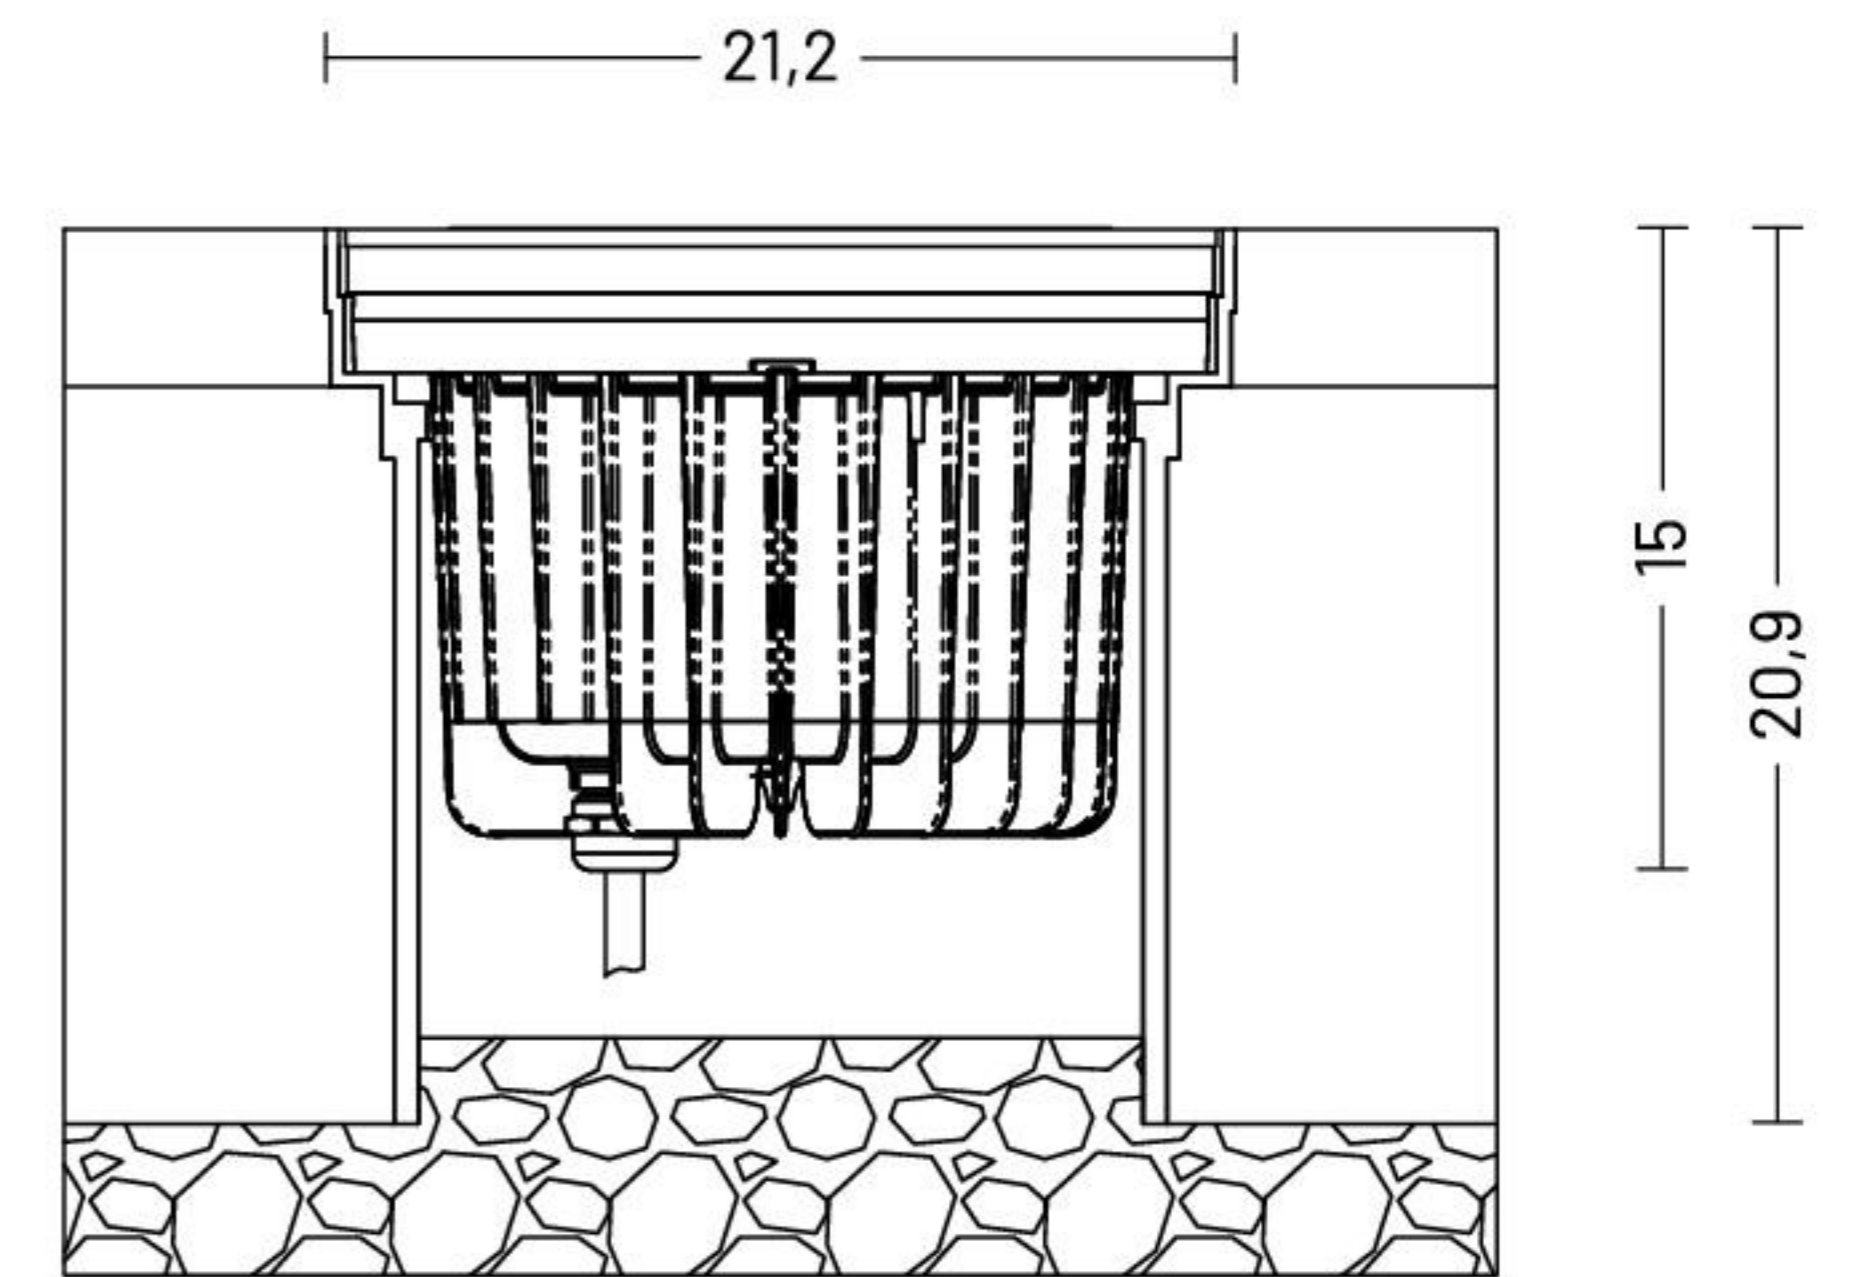

ring frame for flush-mounted installation

ring/square frame

ring frame for flush-mounted installation

ring/square frame

**MATERIALS**

Body	Die-cast aluminium EN47100
Diffuser	Extra clear tempered glass 19 mm
Finishing	Inox AISI 316L 

**ORDER CODE**

MI 8 1 IP				
	B 11 Z			
		Light colour	N	4000 K
			H	3000 K
		Beam	S	Spot
			F	Flood
			W	Wide flood
			A	Asymmetric
		Model	2	Ring frame
			3	Ring frame for flush-mounted installation
			4	Square frame
		Example	MI 8 1 IP 2 S N B 11 Z	

**INCLUDED ACCESSORIES**

Code	Description	Page
-	2 m length cable H07RN-F	-
-	Housing box	483

**AVAILABLE ACCESSORIES**

Code	Description	Page
00KAV04	Set antivandalism screws	482
0303CA3	Tool for antivandalism screws	482
0404M004	Single connection IP68	482
0404M003	Loop-in loop-out IP68	483
0201001V0200	Sandblasted glass	483
0201001V0400	Non-slip glass	483