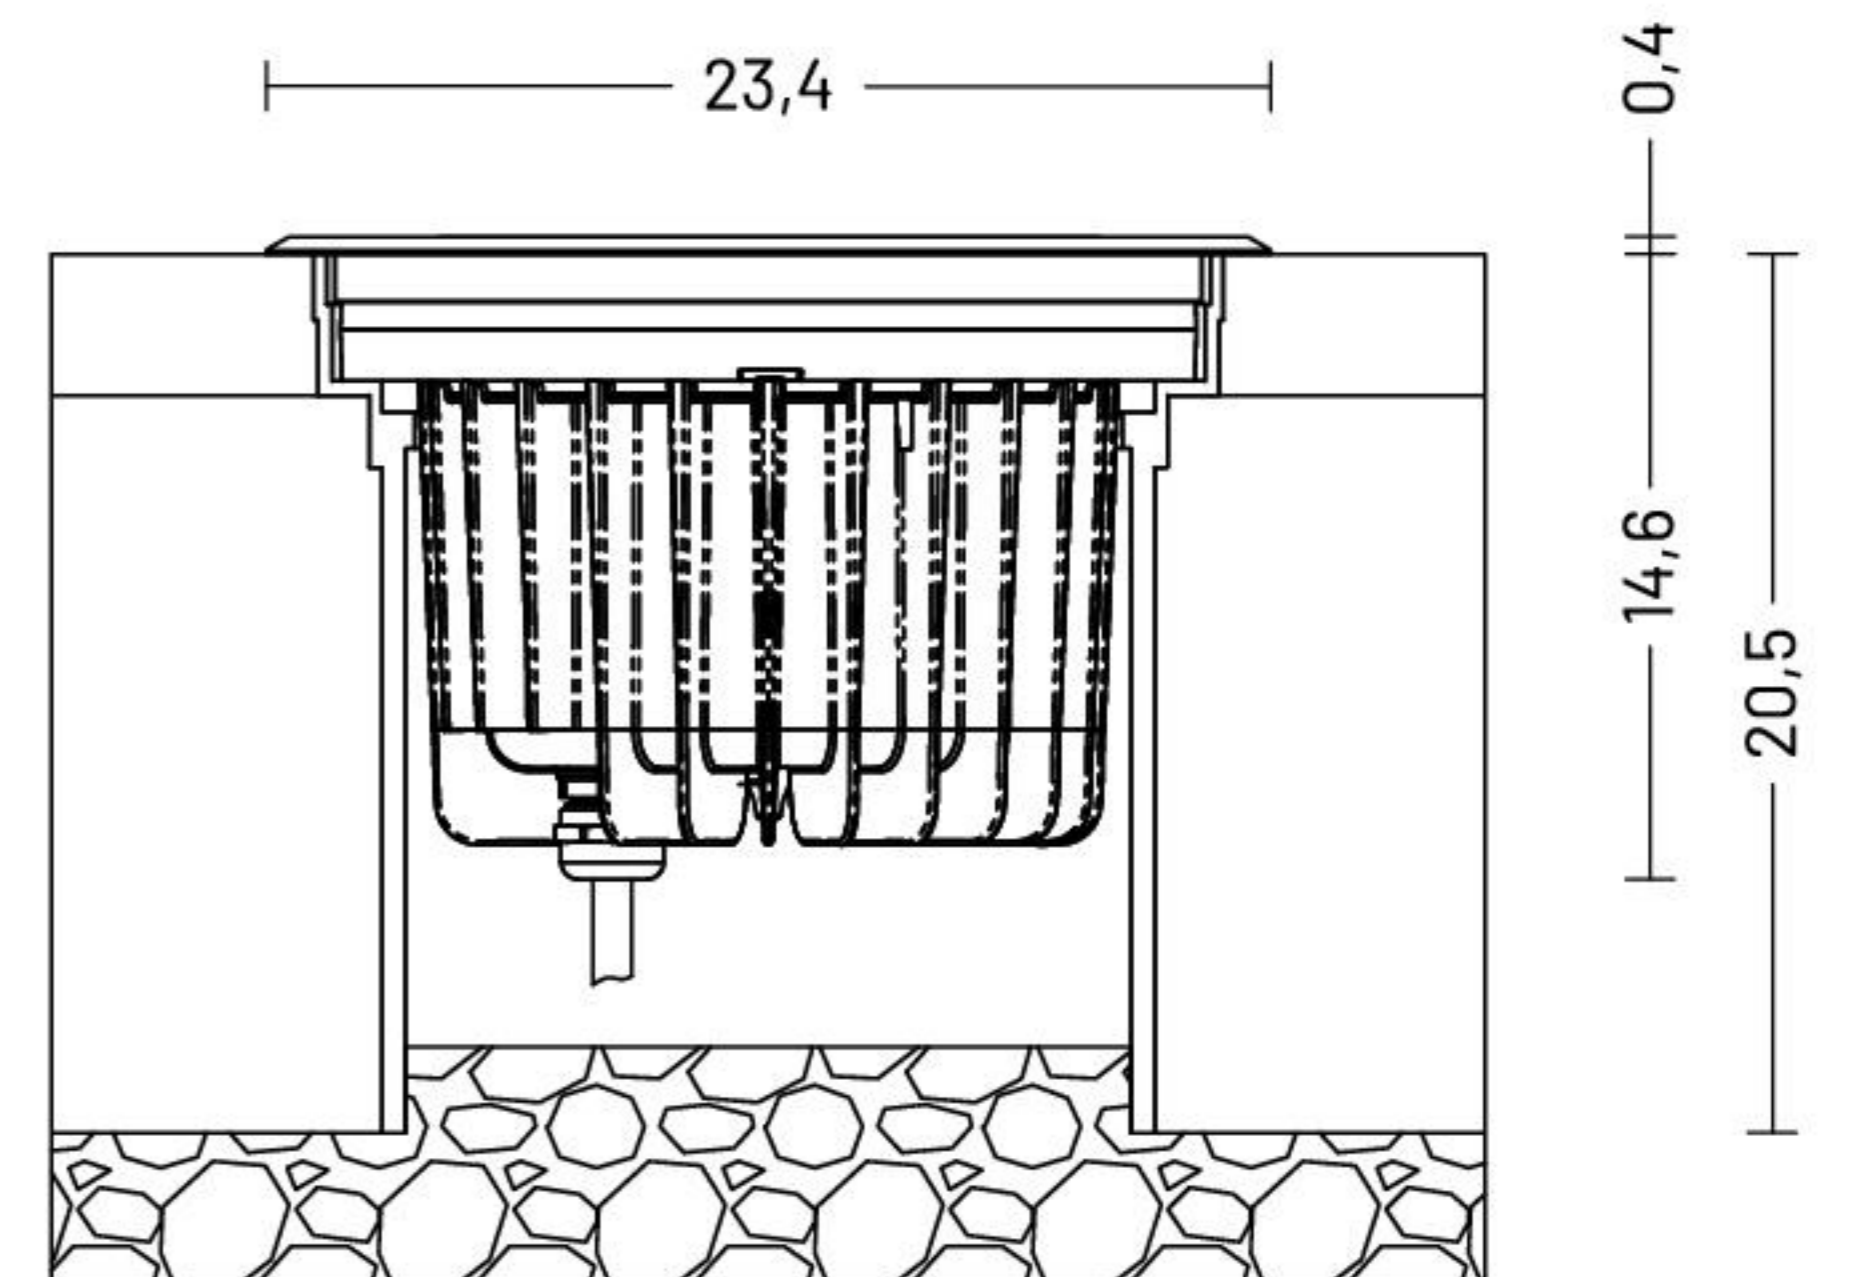

ring frame for flush-mounted installation

ring/square frame

ring frame for flush-mounted installation

ring/square frame

**MATERIALS**

Body	Die-cast aluminium EN47100
Diffuser	Extra clear tempered glass 19 mm
Finishing	Inox AISI 316L 

**ORDER CODE**

MI 8 1 IP				
	B 11 Z			
		Light colour	N	4000 K
			H	3000 K
		Beam	S	Spot
			F	Flood
			W	Wide flood
			A	Asymmetric
		Model	2	Ring frame
			3	Ring frame for flush-mounted installation
			4	Square frame
		Example	MI 8 1 IP 2 S N B 11 Z	

**INCLUDED ACCESSORIES**

Code	Description	Page
-	2 m length cable H07RN-F	-
-	Housing box	483

**AVAILABLE ACCESSORIES**

Code	Description	Page
00KAV04	Set antivandalism screws	482
0303CA3	Tool for antivandalism screws	482
0404M004	Single connection IP68	482
0404M003	Loop-in loop-out IP68	483
0201001V0200	Sandblasted glass	483
0201001V0400	Non-slip glass	483