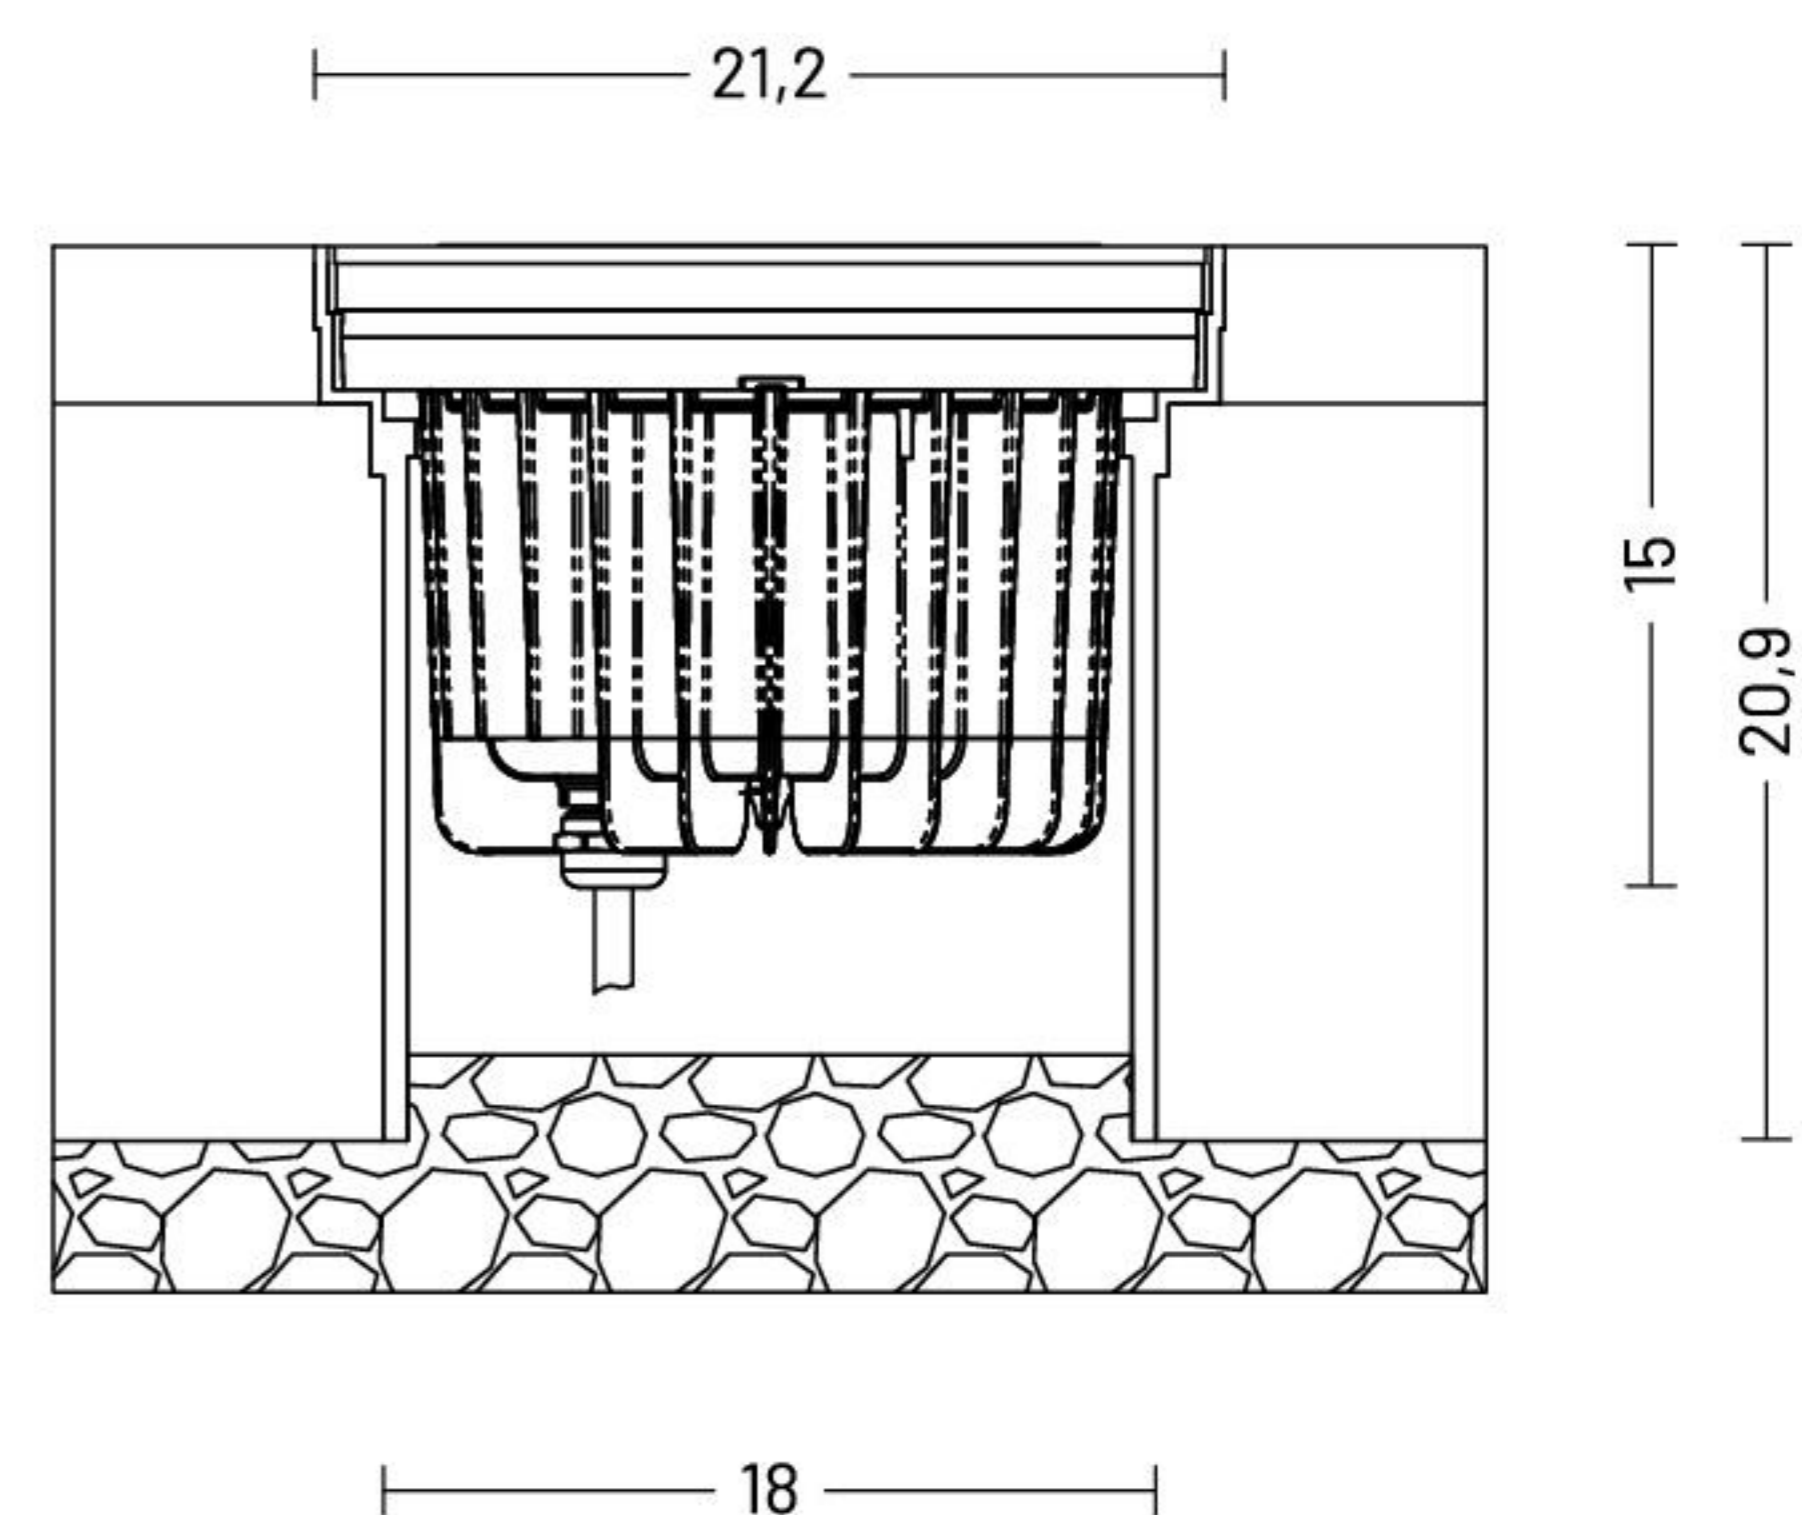

MATERIALS

Body	Die-cast aluminium EN47100
Diffuser	Extra clear tempered glass 19 mm
Finishing	Inox AISI 316L 

ORDER CODE

MI 8 0 IP_ _ _ B 11 Z			
	Light colour	N	4000 K
		H	3000 K
	Beam	S	Spot
		F	Flood
		W	Wide flood
		A	Asymmetric
	Model	2	Ring frame
		3	Ring frame for flush-mounted installation
		4	Square frame
Example			MI 8 0 IP2 S N B 11 Z

INCLUDED ACCESSORIES

Code	Description	Page
-	2 m length cable H07RN-F	-
-	Housing box	483

AVAILABLE ACCESSORIES

Code	Description	Page
00KAV04	Set antivandalism screws	482
0303CA3	Tool for antivandalism screws	482
0404M004	Single connection IP68	482
0404M003	Loop-in loop-out IP68	483
0201001V0200	Sandblasted glass	483
0201001V0400	Non-slip glass	483

ring frame for flush-mounted installation

ring/square frame

ring frame for flush-mounted installation

ring/square frame