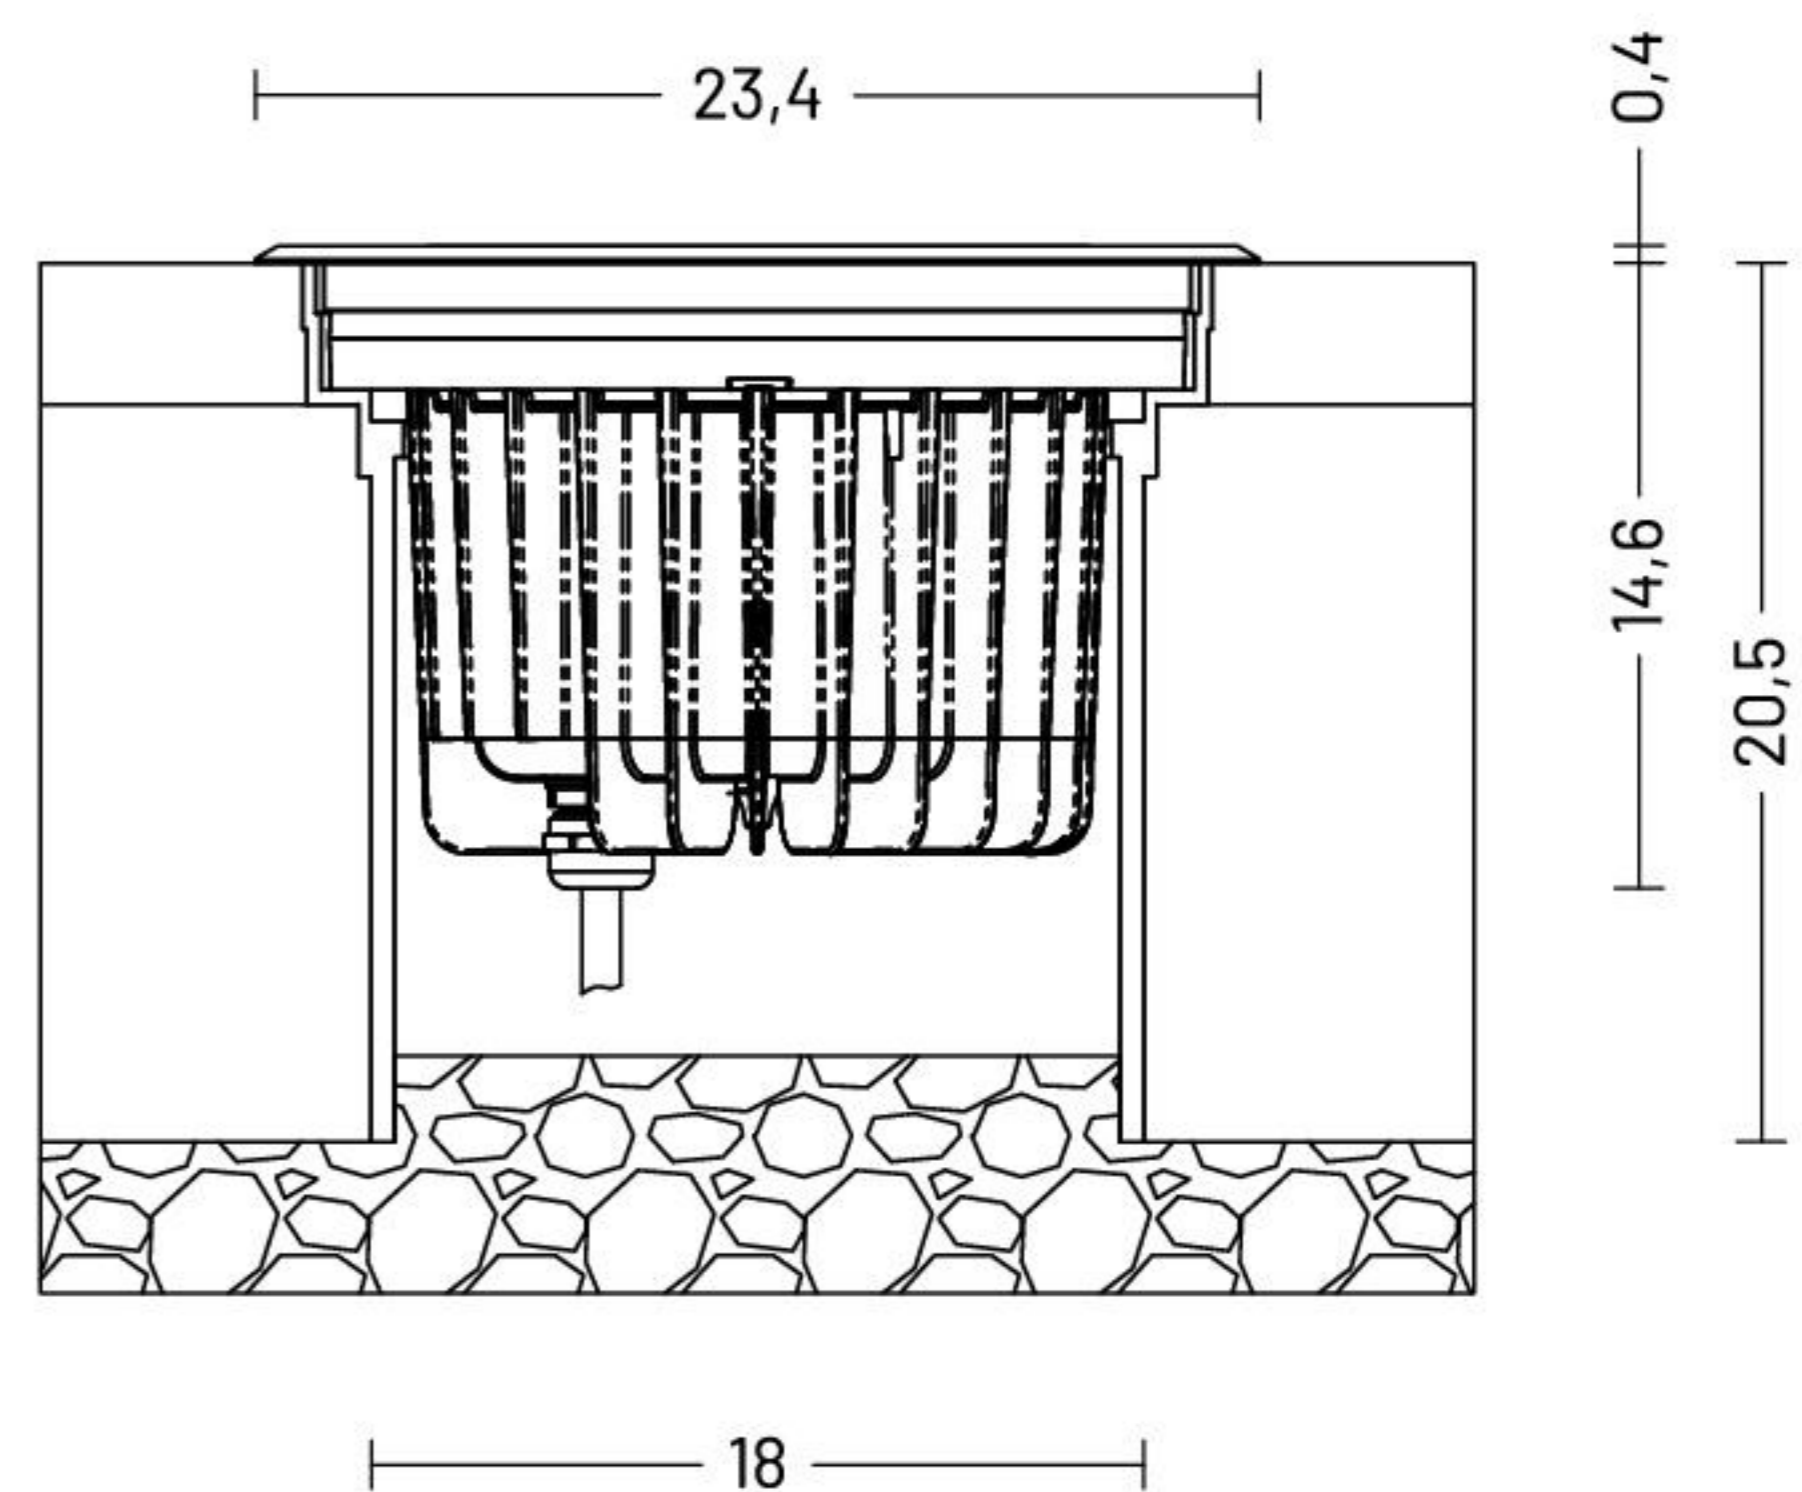

MATERIALS

Body	Die-cast aluminium EN47100
Diffuser	Extra clear tempered glass 19 mm
Finishing	Inox AISI 316L 

ORDER CODE

MI 8 0 IP_ _ _ B 11 Z			
	Light colour	N	4000 K
		H	3000 K
	Beam	S	Spot
		F	Flood
		W	Wide flood
		A	Asymmetric
	Model	2	Ring frame
		3	Ring frame for flush-mounted installation
		4	Square frame
Example			MI 8 0 IP2 S N B 11 Z

INCLUDED ACCESSORIES

Code	Description	Page
-	2 m length cable H07RN-F	-
-	Housing box	483

AVAILABLE ACCESSORIES

Code	Description	Page
00KAV04	Set antivandalism screws	482
0303CA3	Tool for antivandalism screws	482
0404M004	Single connection IP68	482
0404M003	Loop-in loop-out IP68	483
0201001V0200	Sandblasted glass	483
0201001V0400	Non-slip glass	483

ring frame for flush-mounted installation

ring/square frame

ring frame for flush-mounted installation

ring/square frame