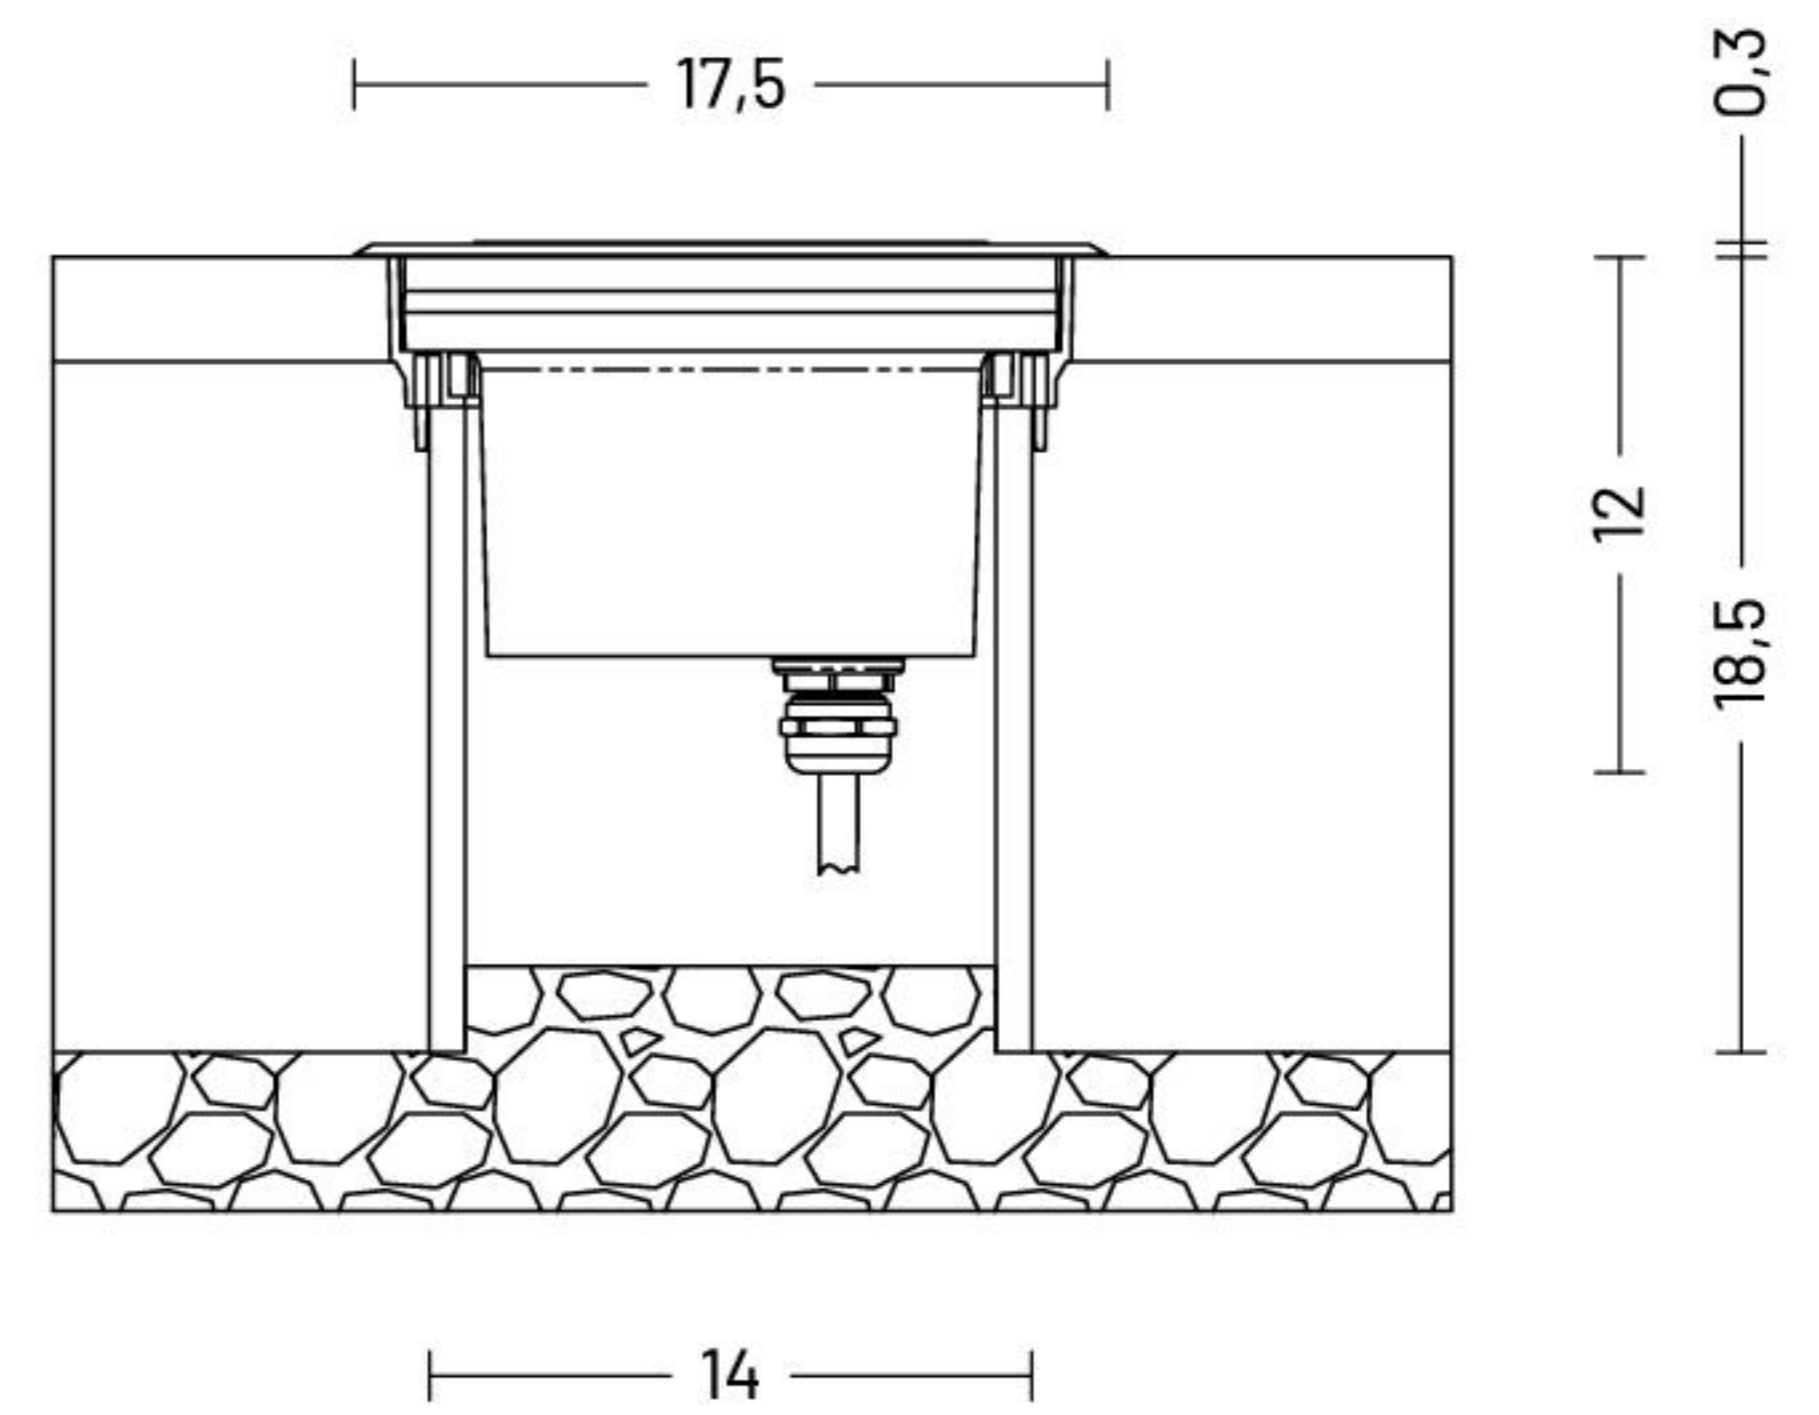

ring frame for flush-mounted installation

ring/square frame

ring frame for flush-mounted installation

ring/square frame

MATERIALS

Body	Die-cast aluminium EN47100
Diffuser	Extra clear tempered glass 12 mm
Finishing	Inox AISI 316L 

ORDER CODE

MI 70 IP_ _ _ B 10 Z	
Light colour	N 4000 K
	H 3000 K
Beam	S Spot
	M Medium
	W Wide flood
Model	2 Ring frame
	3 Ring frame for flush-mounted installation
	4 Square frame
	Example MI 70 IP 2 S N B 10 Z

INCLUDED ACCESSORIES

Code	Description	Page
-	2 m length cable H07RN-F	-
-	Housing box	482

AVAILABLE ACCESSORIES

Code	Description	Page
00KAV01	Set antivandalism screws	482
0303CA2.5	Tool for antivandalism screws	482
0404M004	Single connection IP68	482
0404M003	Loop-in loop-out IP68	482
0201007V0200	Sandblasted glass	482