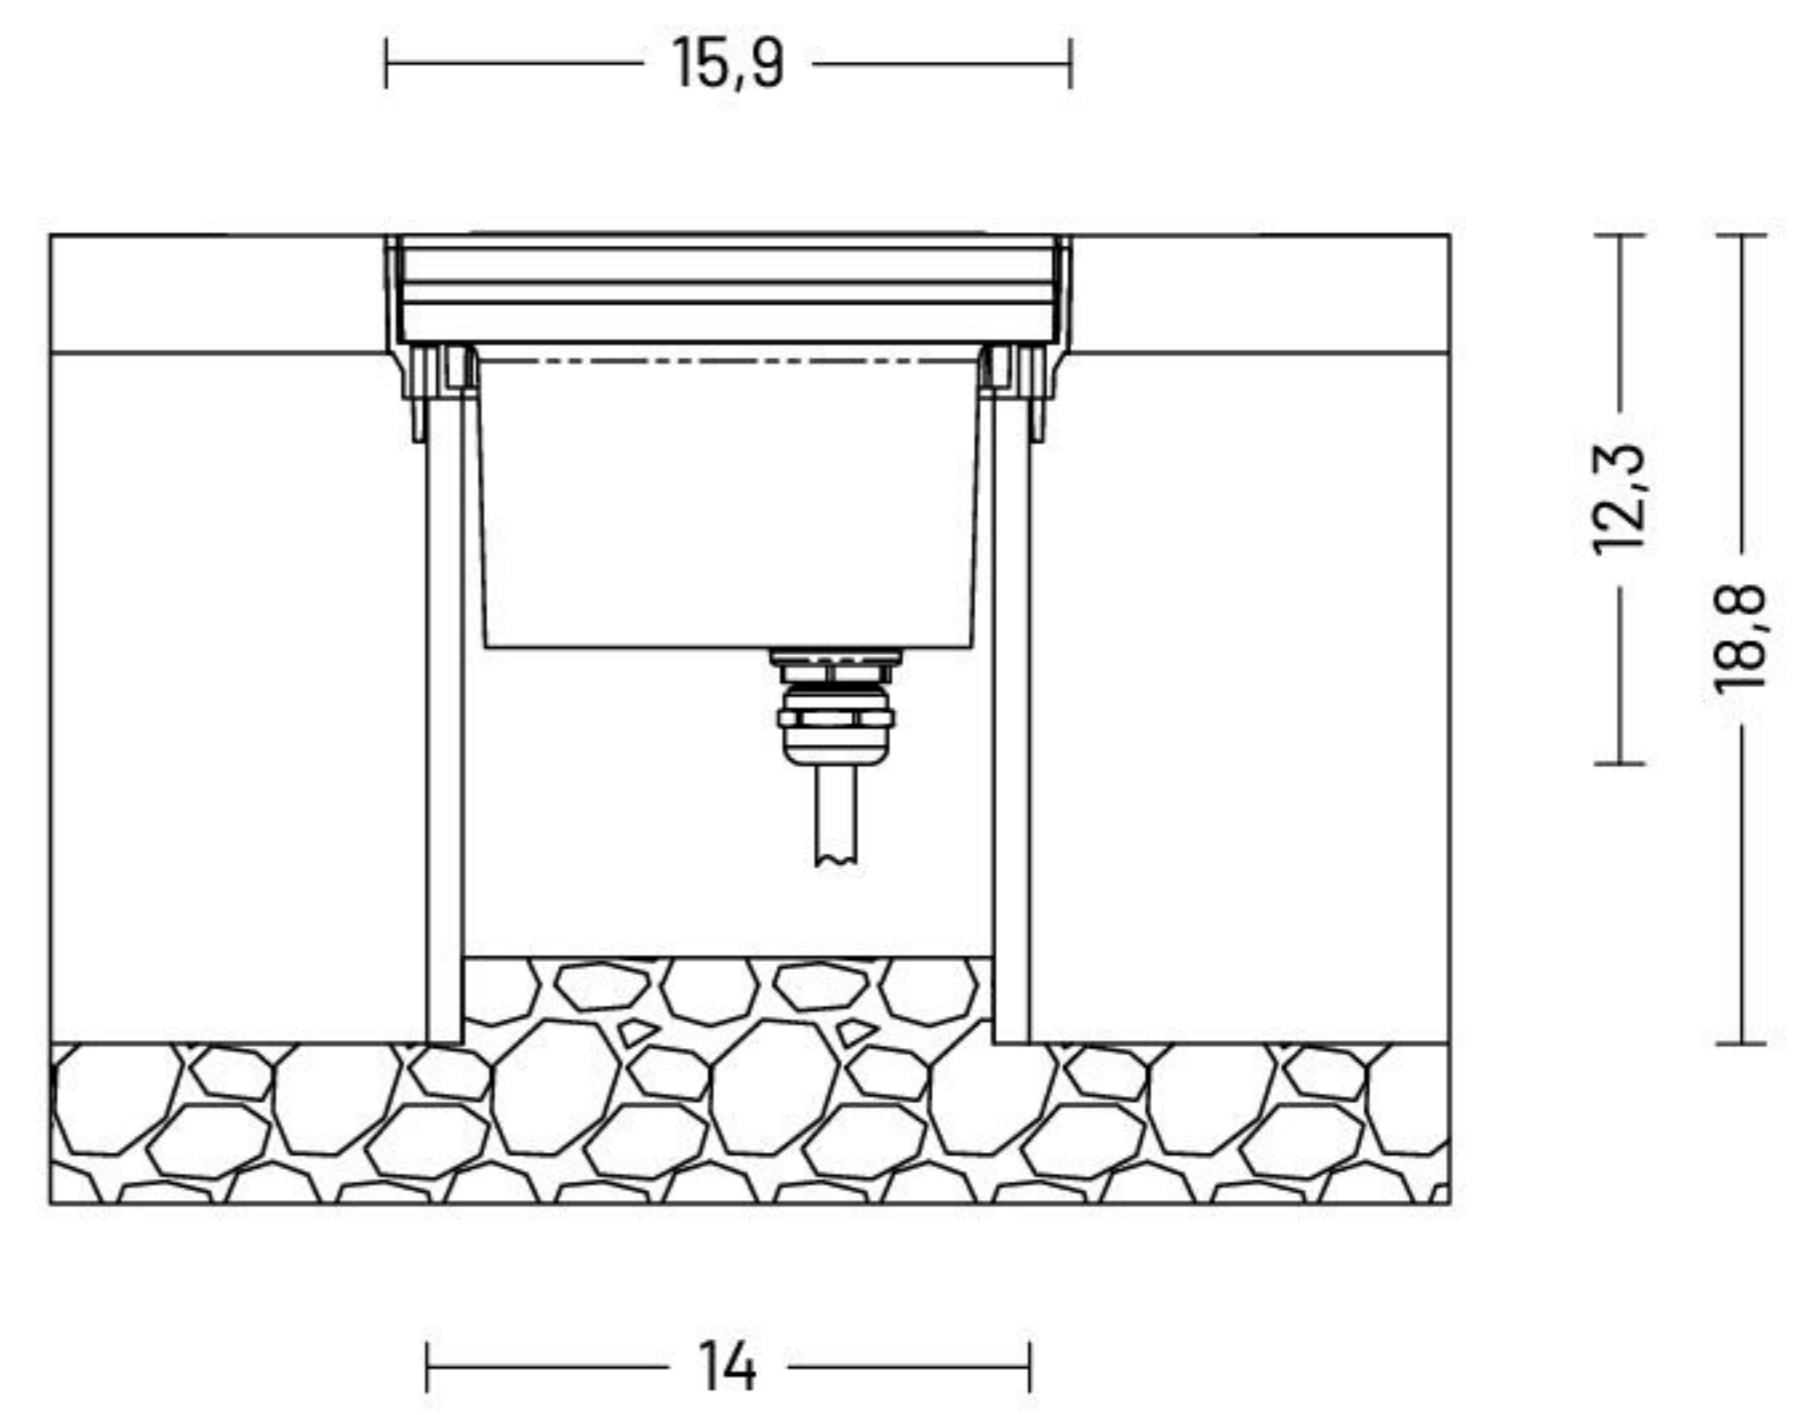

ring frame for flush-mounted installation

ring/square frame

ring frame for flush-mounted installation

ring/square frame

MATERIALS

Body	Die-cast aluminium EN47100
Diffuser	Extra clear tempered glass 12 mm
Finishing	Inox AISI 316L 

ORDER CODE

MI 70 IP_ _ _ B 10 Z	
Light colour	N 4000 K
	H 3000 K
Beam	S Spot
	M Medium
	W Wide flood
Model	2 Ring frame
	3 Ring frame for flush-mounted installation
	4 Square frame
	Example MI 70 IP 2 S N B 10 Z

INCLUDED ACCESSORIES

Code	Description	Page
-	2 m length cable H07RN-F	-
-	Housing box	482

AVAILABLE ACCESSORIES

Code	Description	Page
00KAV01	Set antivandalism screws	482
0303CA2.5	Tool for antivandalism screws	482
0404M004	Single connection IP68	482
0404M003	Loop-in loop-out IP68	482
0201007V0200	Sandblasted glass	482