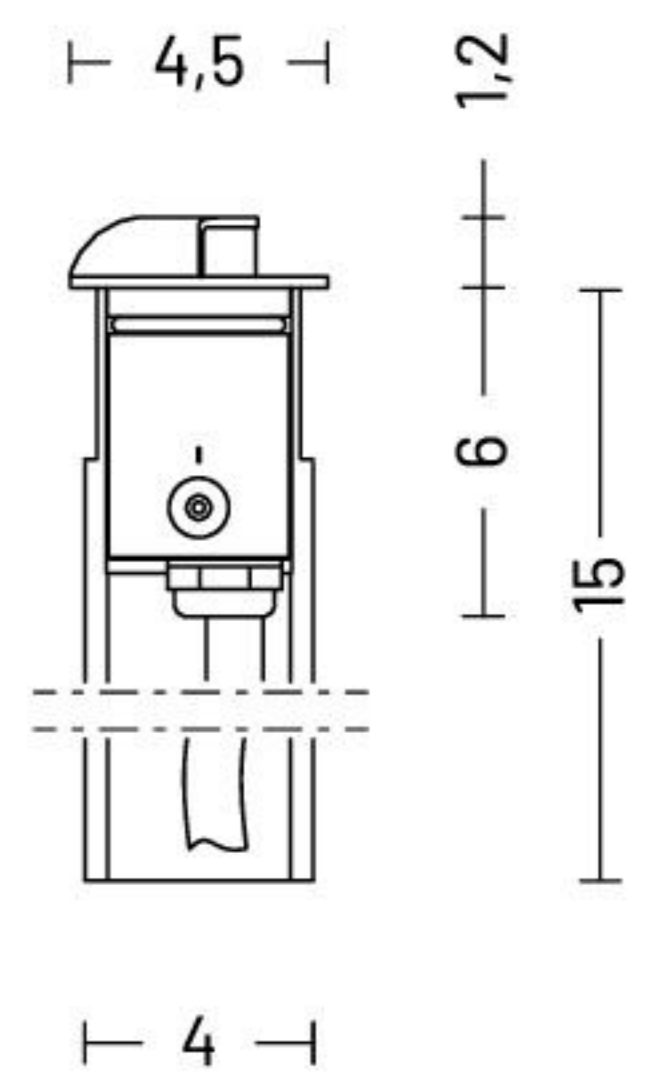

MATERIALS

Body	Extruded aluminium EN AW6060
Diffuser	Opal polycarbonate
Finishing	Anodized

ORDER CODE

MI 2 0 IPT	B 7 Z		
		Finishing	1 Inox 
			2 Bronze 
		Light colour	N 4000 K
			H 3000 K
		Beam	X 360°
			T 180°
			V 120°
			7 Double 120°
			9 Quadruple
		Example	MI 2 0 IPT X N B 7 Z 1

INCLUDED ACCESSORIES

Code	Description	Page
-	1 m length cable -05RN-F	-
-	Housing box	481

AVAILABLE ACCESSORIES

Code	Description	Page
0409BT014	Transformer _ 24 Vdc - 12 W	480
0409BT015	Transformer _ 24 Vdc - 25 W	480
0409BT016	Transformer _ 24 Vdc - 100 W	480
0404M009	Single connection IP68	480

360°

180°

120°

double 120°

quadruple