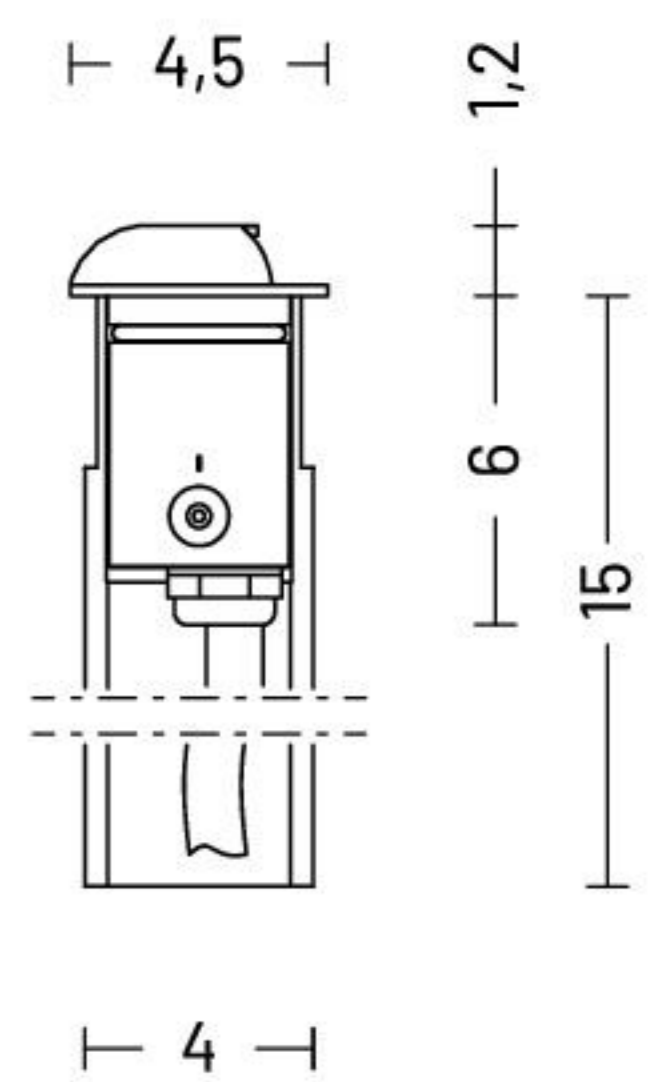

MATERIALS

Body	Extruded aluminium EN AW6060
Diffuser	Opal polycarbonate
Finishing	Anodized

ORDER CODE

MI 2 0 IPT	B 7 Z		
		Finishing	1 Inox 
			2 Bronze 
		Light colour	N 4000 K
			H 3000 K
		Beam	X 360°
			T 180°
			V 120°
			7 Double 120°
			9 Quadruple
		Example	MI 2 0 IPT X N B 7 Z 1

INCLUDED ACCESSORIES

Code	Description	Page
-	1 m length cable -05RN-F	-
-	Housing box	481

AVAILABLE ACCESSORIES

Code	Description	Page
0409BT014	Transformer _ 24 Vdc - 12 W	480
0409BT015	Transformer _ 24 Vdc - 25 W	480
0409BT016	Transformer _ 24 Vdc - 100 W	480
0404M009	Single connection IP68	480

360°

180°

120°

double 120°

quadruple