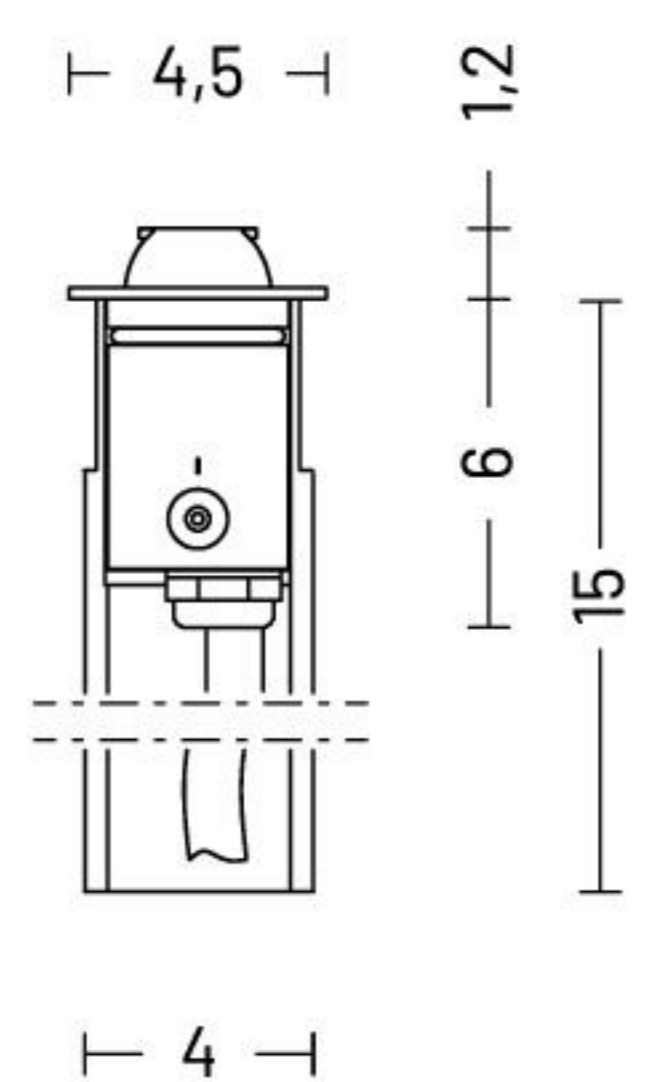

INCLUDED ACCESSORIES

Code	Description	Page
-	1 m length cable -05RN-F	-
-	Housing box	481

AVAILABLE ACCESSORIES

Code	Description	Page
0409BT014	Transformer _ 24 Vdc - 12 W	480
0409BT015	Transformer _ 24 Vdc - 25 W	480
0409BT016	Transformer _ 24 Vdc - 100 W	480
0404M009	Single connection IP68	480

360°

180°

120°

double 120°

quadruple