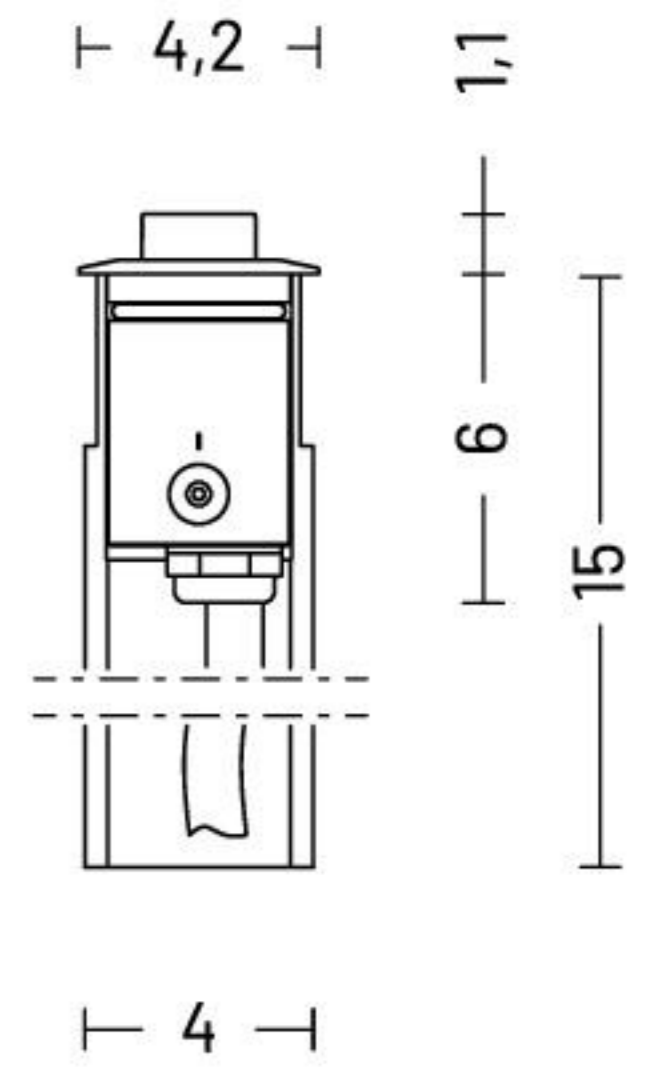

MATERIALS

Body	Extruded aluminium EN AW6060
Diffuser	Opal polycarbonate
Finishing	Anodized

ORDER CODE

MI 2 0 IPT	B 7 Z		
		Finishing	1 Inox 
			2 Bronze 
		Light colour	N 4000 K
			H 3000 K
		Beam	X 360°
			T 180°
			V 120°
			7 Double 120°
			9 Quadruple
		Example	MI 2 0 IPT X N B 7 Z 1

INCLUDED ACCESSORIES

Code	Description	Page
-	1 m length cable -05RN-F	-
-	Housing box	481

AVAILABLE ACCESSORIES

Code	Description	Page
0409BT014	Transformer _ 24 Vdc - 12 W	480
0409BT015	Transformer _ 24 Vdc - 25 W	480
0409BT016	Transformer _ 24 Vdc - 100 W	480
0404M009	Single connection IP68	480

360°

180°

120°

double 120°

quadruple