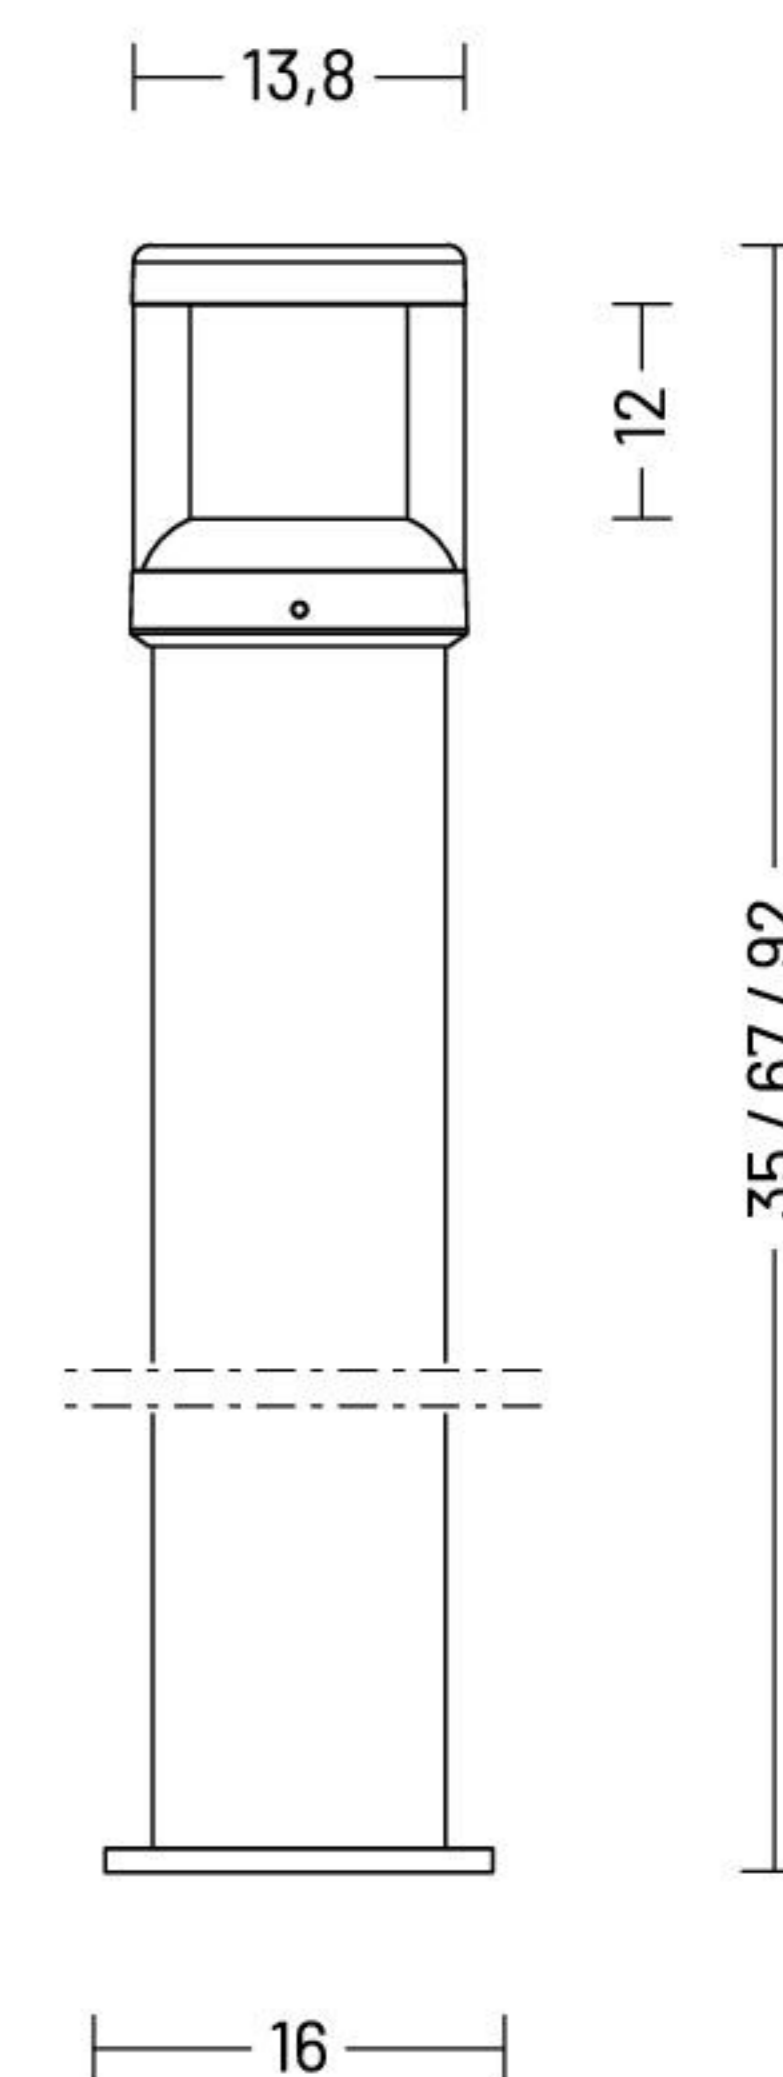

MATERIALS

| | |
|------------------|--|
| <i>Body</i> | Die-cast aluminium EN47100 and extruded aluminium EN AW6060 |
| <i>Diffuser</i> | Extra clear polycarbonate |
| <i>Finishing</i> | Polyester powder paint |

ORDER CODE

PO 2 0 _ _ _ D _ B 1 0 _

| | | | |
|---------------------|------------|------------|---|
| <i>Finishing</i> | L | Graphite |  |
| | M | Light grey |  |
| | V | Oxide |  |
| <i>Light colour</i> | N | 4000 K | |
| | H | 3000 K | |
| <i>Height</i> | 035 | 35 cm | |
| | 070 | 67 cm | |
| | 090 | 92 cm | |

Example

PO 2 0 **035** D **N** B 1 0 **L**

AVAILABLE ACCESSORIES

| <i>Code</i> | <i>Description</i> | <i>Page</i> |
|-------------|------------------------|-------------|
| 00A405.01P | Anchor bolt | 484 |
| 00A405 | Root mounting kit | 484 |
| 0404M004 | Single connection IP68 | 484 |
| 0404M003 | Loop-in loop-out IP68 | 485 |