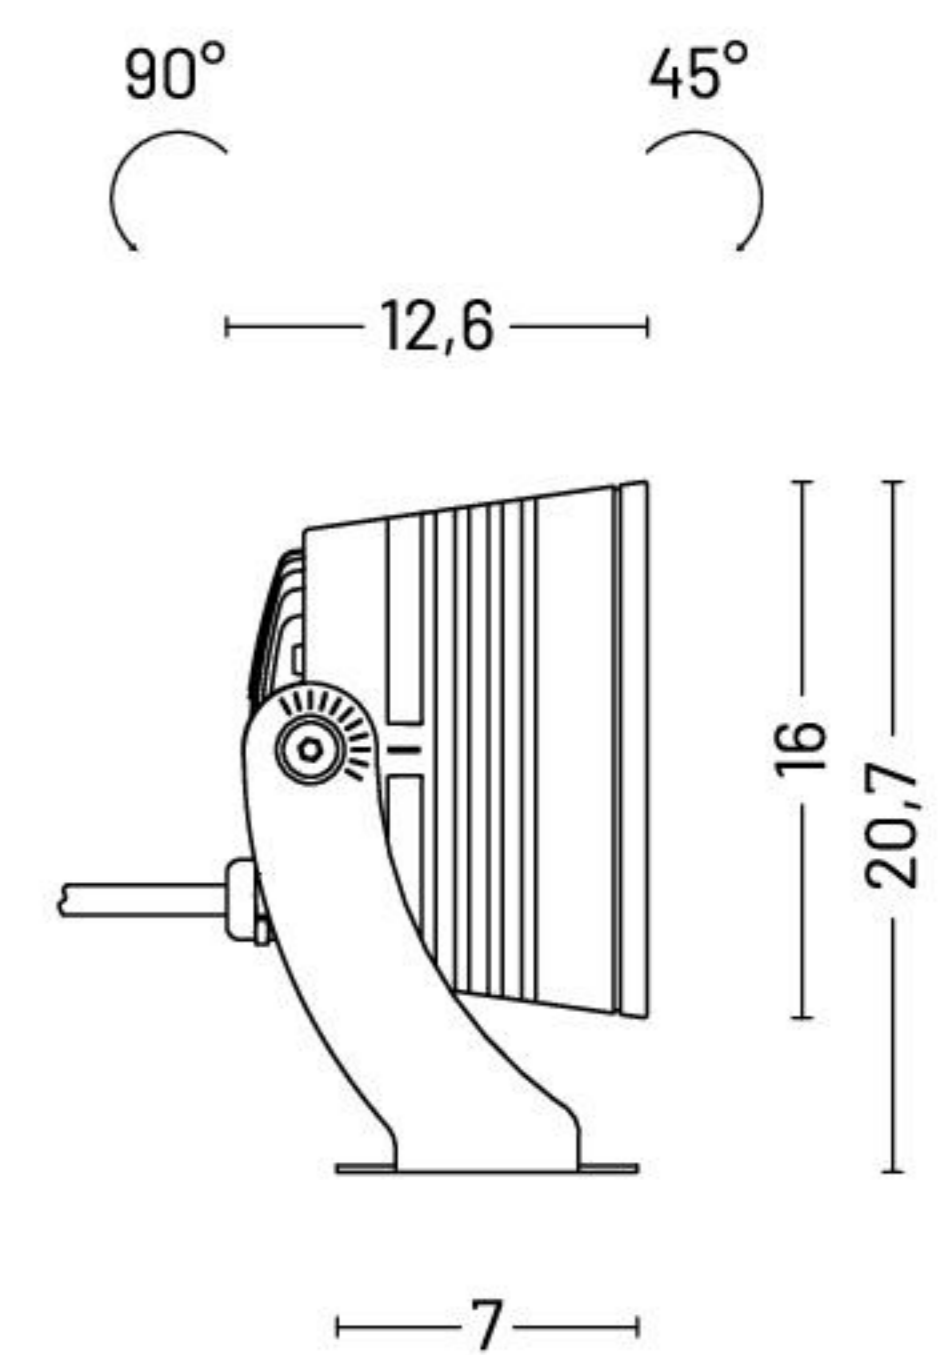

## MATERIALS

Body	Die-cast aluminium EN47100
Diffuser	Extra clear tempered glass 5 mm
Finishing	Polyester powder paint

## ORDER CODE

LY 81 PRO				
	B 11			
		Finishing	L Graphite	●
			M Light grey	●
		Light colour	N 4000 K	
			H 3000 K	
		Beam	S Spot	
			F Flood	
			W Wide flood	
		Example	LY 81 PRO S N B 11 L	

## INCLUDED ACCESSORIES

Code	Description	Page
-	2 m length cable H07RN-F	

## AVAILABLE ACCESSORIES

Code	Description	Page
00A4641.01	Joint for pole Ø 60 mm	479
00A4641.02	Tree rope	479
00A4641.03	Mounting spike	479
0404M003	Loop-in loop-out IP68	479
0404M004	Single connection IP68	479