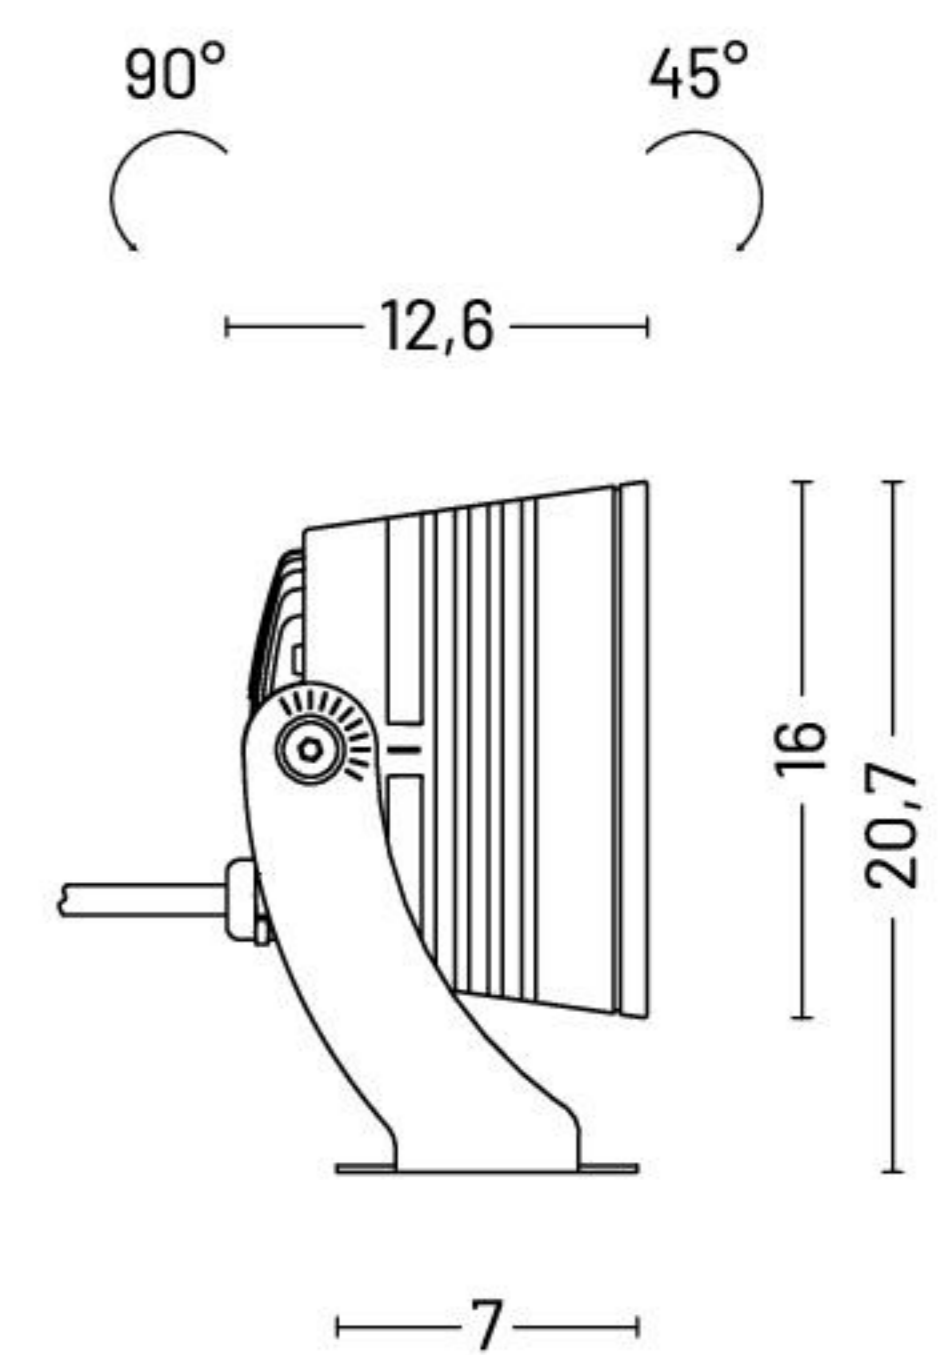

## MATERIALS

|           |                                 |
|-----------|---------------------------------|
| Body      | Die-cast aluminium EN47100      |
| Diffuser  | Extra clear tempered glass 5 mm |
| Finishing | Polyester powder paint          |

## INCLUDED ACCESSORIES

| Code | Description              | Page |
|------|--------------------------|------|
| -    | 2 m length cable H07RN-F | -    |

## AVAILABLE ACCESSORIES

| Code       | Description            | Page |
|------------|------------------------|------|
| 00A4641.01 | Joint for pole Ø 60 mm | 479  |
| 00A4641.02 | Tree rope              | 479  |
| 00A4641.03 | Mounting spike         | 479  |
| 0404M003   | Loop-in loop-out IP68  | 479  |
| 0404M004   | Single connection IP68 | 479  |