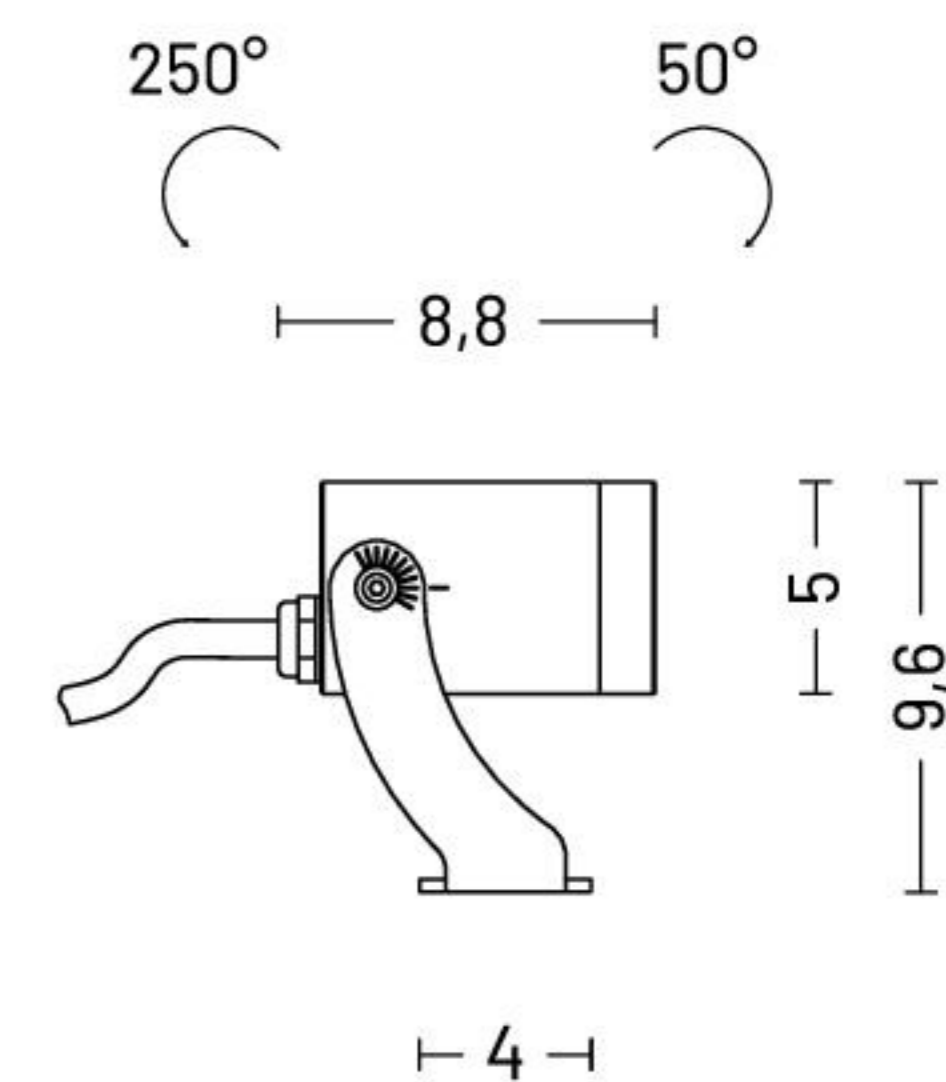

## MATERIALS

|           |                                 |
|-----------|---------------------------------|
| Body      | Extruded aluminium EN AW6060    |
| Diffuser  | Extra clear tempered glass 8 mm |
| Finishing | Anodized                        |

## ORDER CODE

|                        |              |                               |  |
|------------------------|--------------|-------------------------------|--|
| LY 3 0 PRO _ _ B 7 Z _ |              |                               |  |
|                        | Finishing    | 1                             | Inox    |
|                        |              | 2                             | Bronze  |
|                        | Light colour | N                             | 4000 K   |
|                        |              | H                             | 3000 K   |
|                        | Beam         | S                             | Spot   |
|                        |              | F                             | Flood  |
|                        |              | D                             | Diffuse  |
|                        | Example      | LY 3 0 PRO <b>S</b> N B 7 Z 1 |  |

## INCLUDED ACCESSORIES

| Code | Description              | Page |
|------|--------------------------|------|
| -    | 1 m length cable -05RN-F | -    |