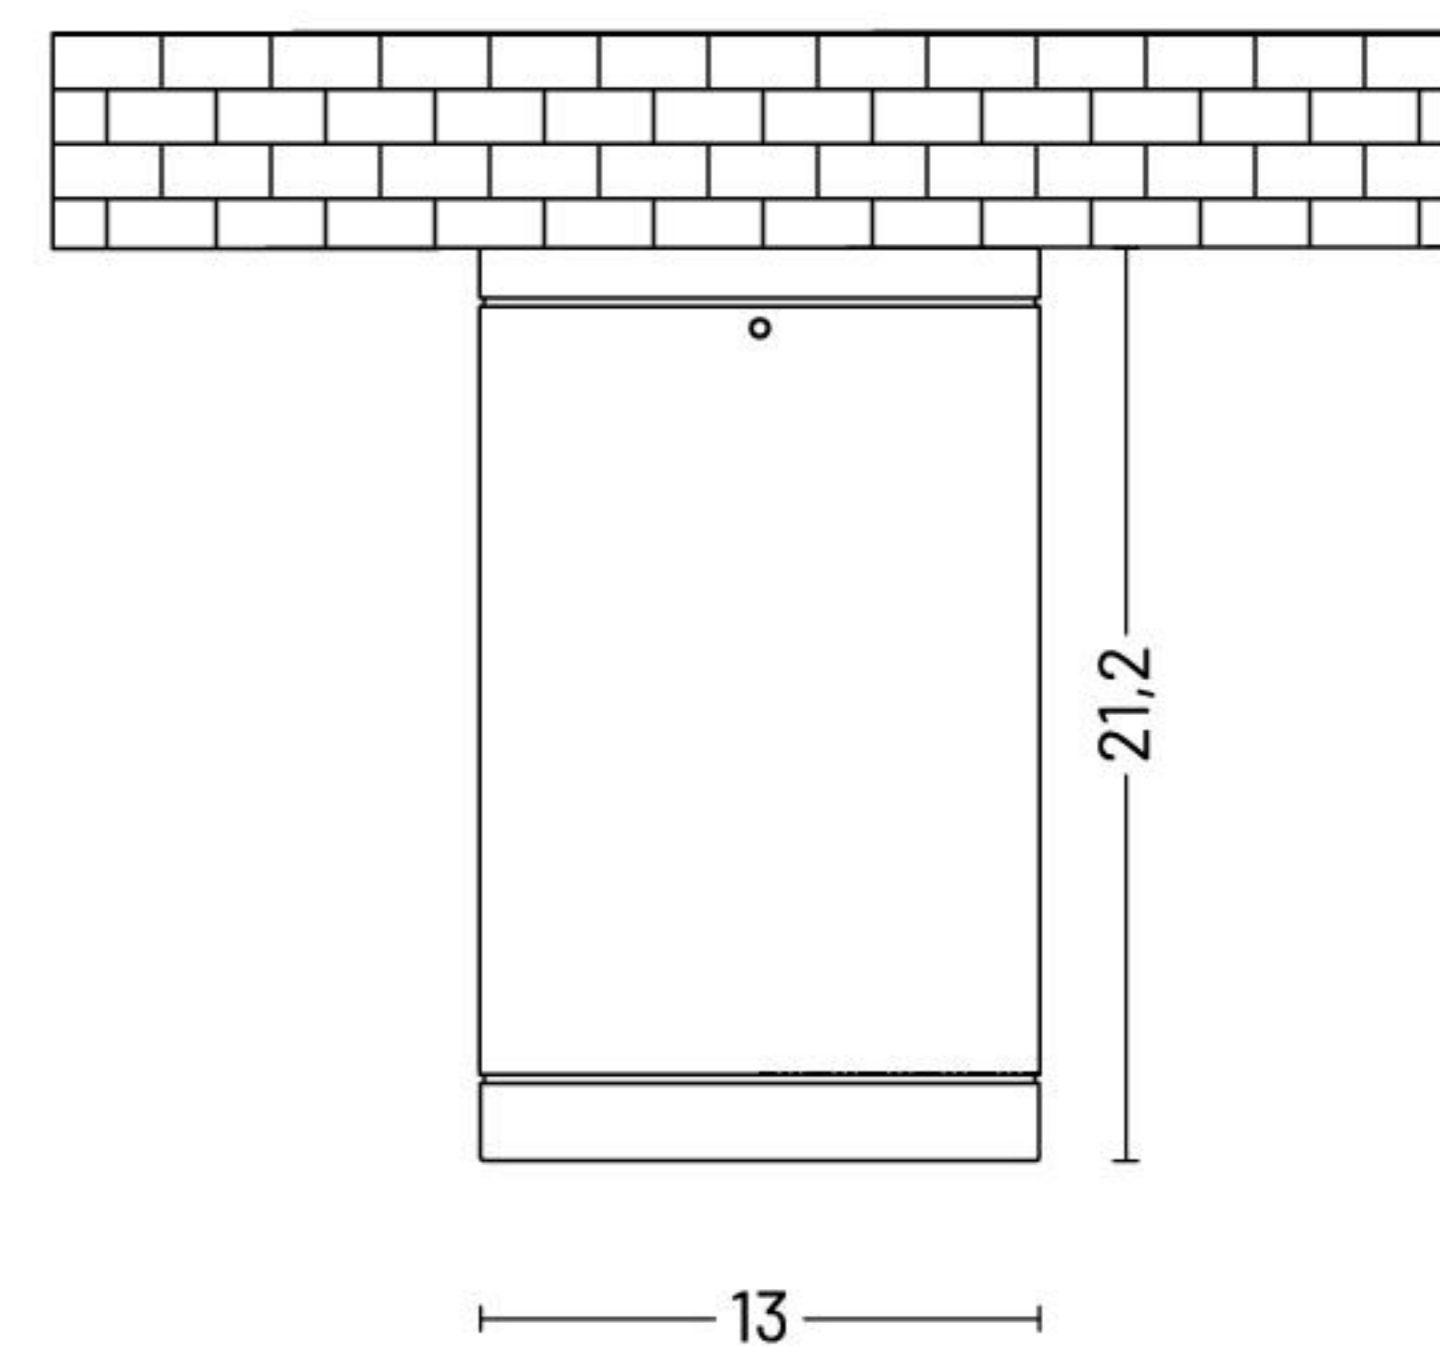

MATERIALS

<i>Body</i>	Die-cast aluminium EN47100
<i>Diffuser</i>	Extra clear tempered glass 10 mm
<i>Finishing</i>	Polyester powder paint

ORDER CODE

LY70SOF__B10_

<i>Finishing</i>	L	Graphite	●
	M	Light grey	●
<i>Light colour</i>	N	4000 K	
	H	3000 K	
<i>Beam</i>	S	Spot	
	M	Medium	
	W	Wide flood	

Example LY70SOF**S**NB10**L**