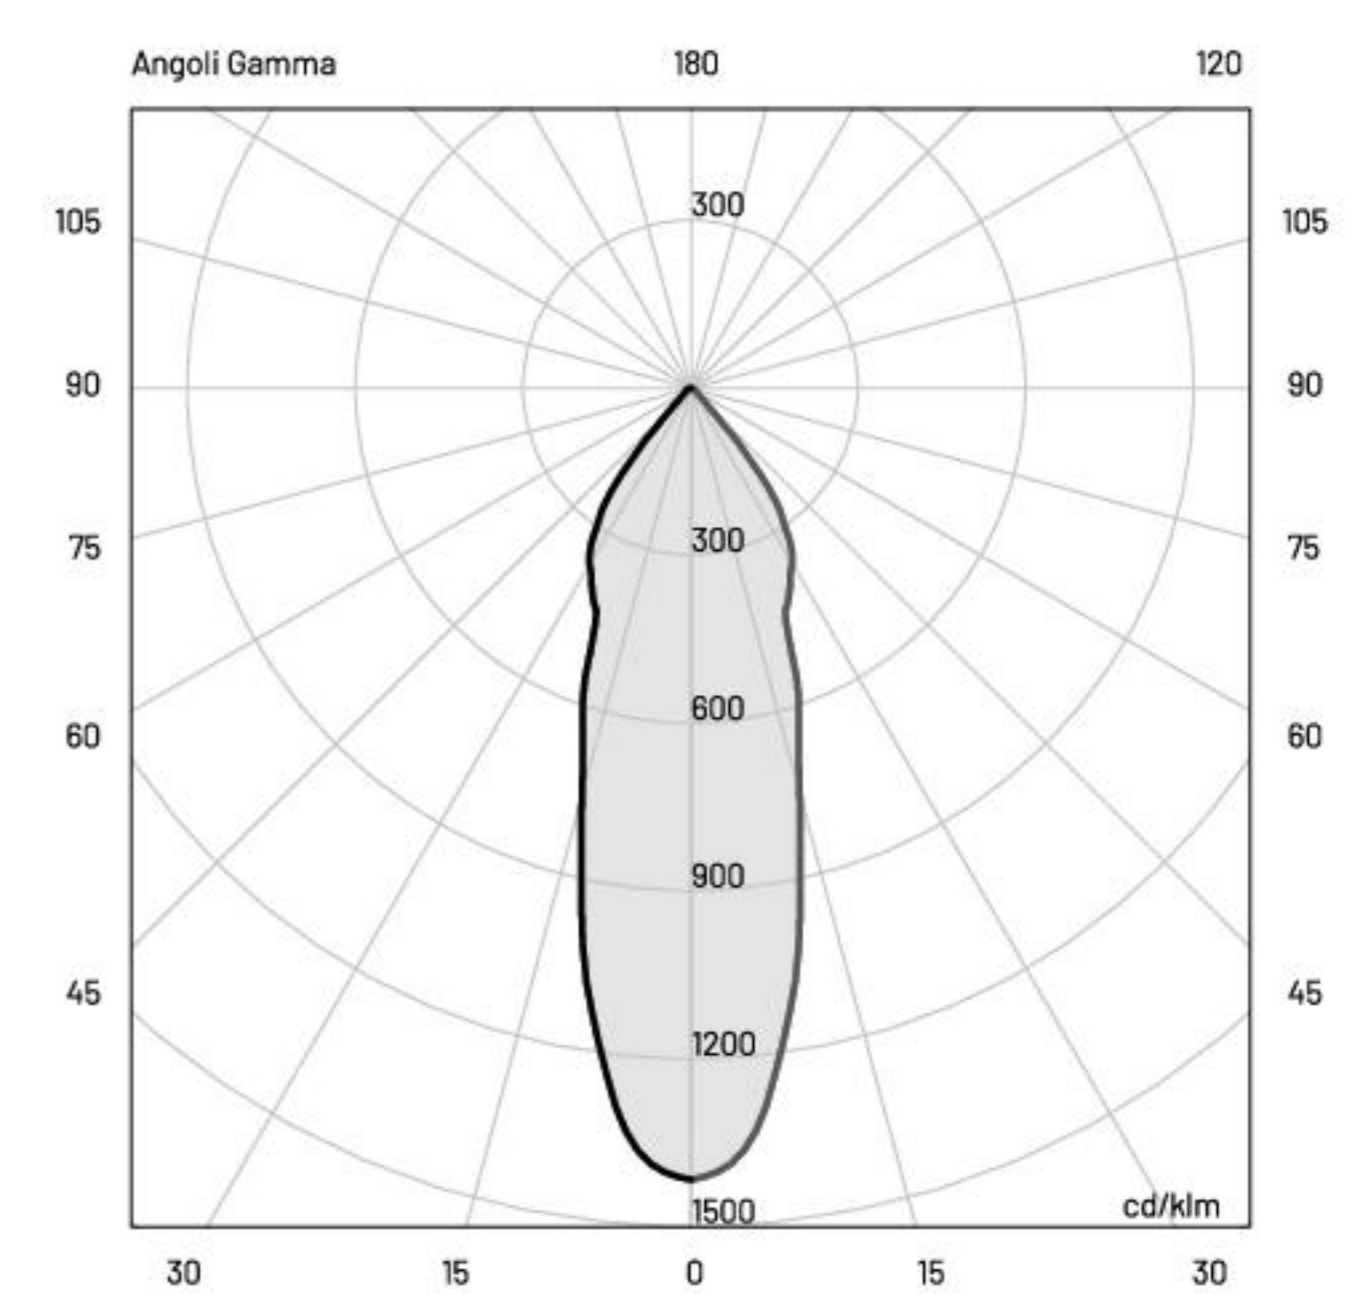

lyras 80

SPOT • MEDIUM • WIDE FLOOD

| 4.5W

TECHNICAL SPECIFICATIONS

	SPOT	MEDIUM
Source lamp	LED 4.5 W	LED 4.5 W
Total wattage	6.4 W	6.4 W
Voltage	220-240 Vac, 50-60 Hz	220-240 Vac, 50-60 Hz
Control	On/Off • dimmable on request	On/Off • dimmable on request
Light colour	3000 K • 4000 K • other colours on request	3000 K • 4000 K • other colours on request
Luminous flux *Source flux	400 lm (500 lm*) @ 3000 K 400 lm (500 lm*) @ 4000 K	384 lm (500 lm*) @ 3000 K 384 lm (500 lm*) @ 4000 K
Luminous efficacy	62.5 lm/W @ 3000 K 62.5 lm/W @ 4000 K	61 lm/W @ 3000 K 61 lm/W @ 4000 K
McADAM steps	3	3
Beam	14°	32°
CRI	> 90	> 90
Life time	L70 > 50.000 h Ta 25°C L70 > 50.000 h Ta 40°C	L70 > 50.000 h Ta 25°C L70 > 50.000 h Ta 40°C
Energy efficiency class	A++	A++
IP rating	IP 66	IP 66
IK rating	IK 08	IK 08
Insulation class	I	I

E (LUX)

H (m)	lux (3000 K)	lux (4000 K)	Ø (m)
1.00	3080	3080	0.2
2.00	770	770	0.5
3.00	342	342	0.7
4.00	193	193	1
5.00	123	123	1.2

E (LUX)

H (m)	lux (3000 K)	lux (4000 K)	Ø (m)
1.00	712	712	0.6
2.00	178	178	1.1
3.00	79	79	1.7
4.00	44	44	2.3
5.00	28	28	2.9