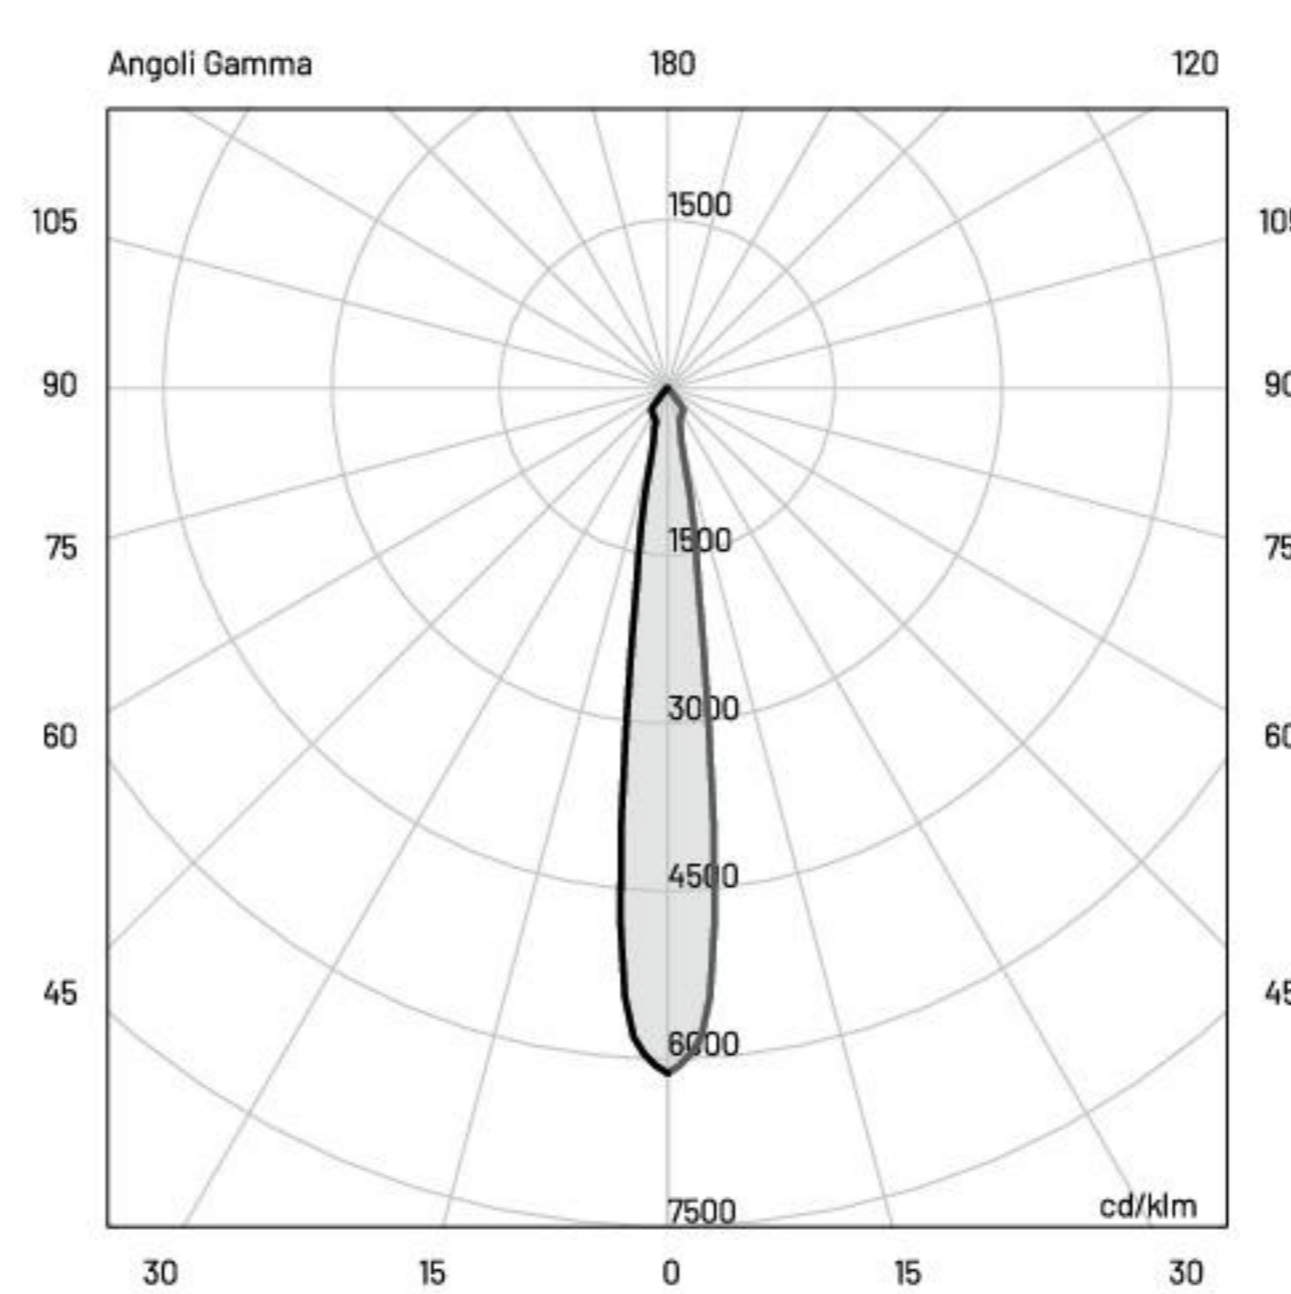

lyras 80

SPOT • MEDIUM • WIDE FLOOD

| 4.5W

TECHNICAL SPECIFICATIONS

	SPOT	MEDIUM
Source lamp	LED 4.5 W	LED 4.5 W
Total wattage	6.4 W	6.4 W
Voltage	220-240 Vac, 50-60 Hz	220-240 Vac, 50-60 Hz
Control	On/Off • dimmable on request	On/Off • dimmable on request
Light colour	3000 K • 4000 K • other colours on request	3000 K • 4000 K • other colours on request
Luminous flux *Source flux	400 lm (500 lm*) @ 3000 K 400 lm (500 lm*) @ 4000 K	384 lm (500 lm*) @ 3000 K 384 lm (500 lm*) @ 4000 K
Luminous efficacy	62.5 lm/W @ 3000 K 62.5 lm/W @ 4000 K	61 lm/W @ 3000 K 61 lm/W @ 4000 K
McADAM steps	3	3
Beam	14°	32°
CRI	> 90	> 90
Life time	L70 > 50.000 h Ta 25°C L70 > 50.000 h Ta 40°C	L70 > 50.000 h Ta 25°C L70 > 50.000 h Ta 40°C
Energy efficiency class	A++	A++
IP rating	IP 66	IP 66
IK rating	IK 08	IK 08
Insulation class	I	I

E (LUX)

H (m)	lux (3000 K)	lux (4000 K)	Ø (m)
1.00	3080	3080	0.2
2.00	770	770	0.5
3.00	342	342	0.7
4.00	193	193	1
5.00	123	123	1.2

E (LUX)

H (m)	lux (3000 K)	lux (4000 K)	Ø (m)
1.00	712	712	0.6
2.00	178	178	1.1
3.00	79	79	1.7
4.00	44	44	2.3
5.00	28	28	2.9