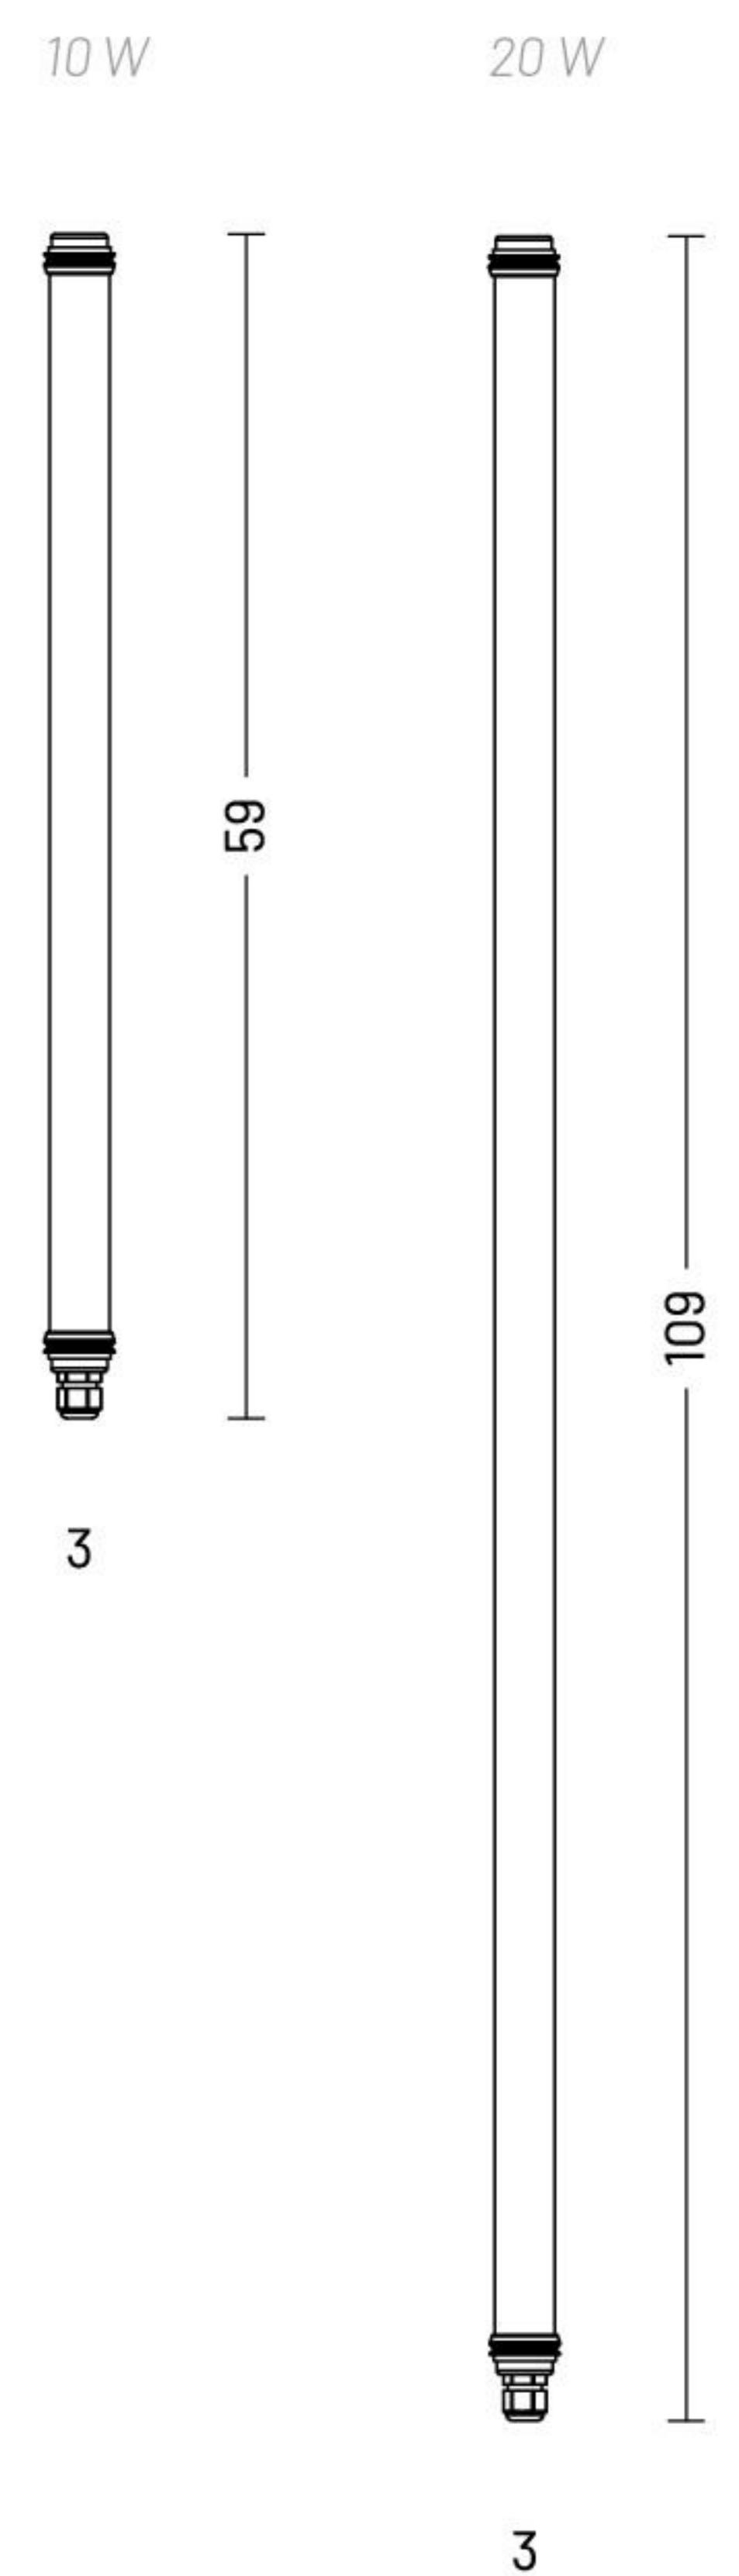

MATERIALS

Body	Extruded aluminium EN AW6060
Diffuser	Extra clear polycarbonate
Finishing	Anodized inox 

ORDER CODE

TU_0 000 T_A 7 Z 1	
Light colour	N 4000 K
	H 3000 K
Wattage	3 10 W (59 cm)
	6 20 W (109 cm)
Example	TU 3 0 000 T N A 7 Z 1

AVAILABLE ACCESSORIES

Code	Description	Page
0404M011	Single connection IP68	485
0409BT014	Transformer _ 24 Vdc - 12 W	485
0409BT015	Transformer _ 24 Vdc - 25 W	485
00A6001.01	Set stainless steel fixing kit - short	485
00A6001.02	Set stainless steel fixing kit - long	486
00A6001.03	Set stainless steel fixing kit - double	486
00A6001.04	Set stainless steel fixing kit - spike	486
00A6001.05	Set plastic fixing kit	486