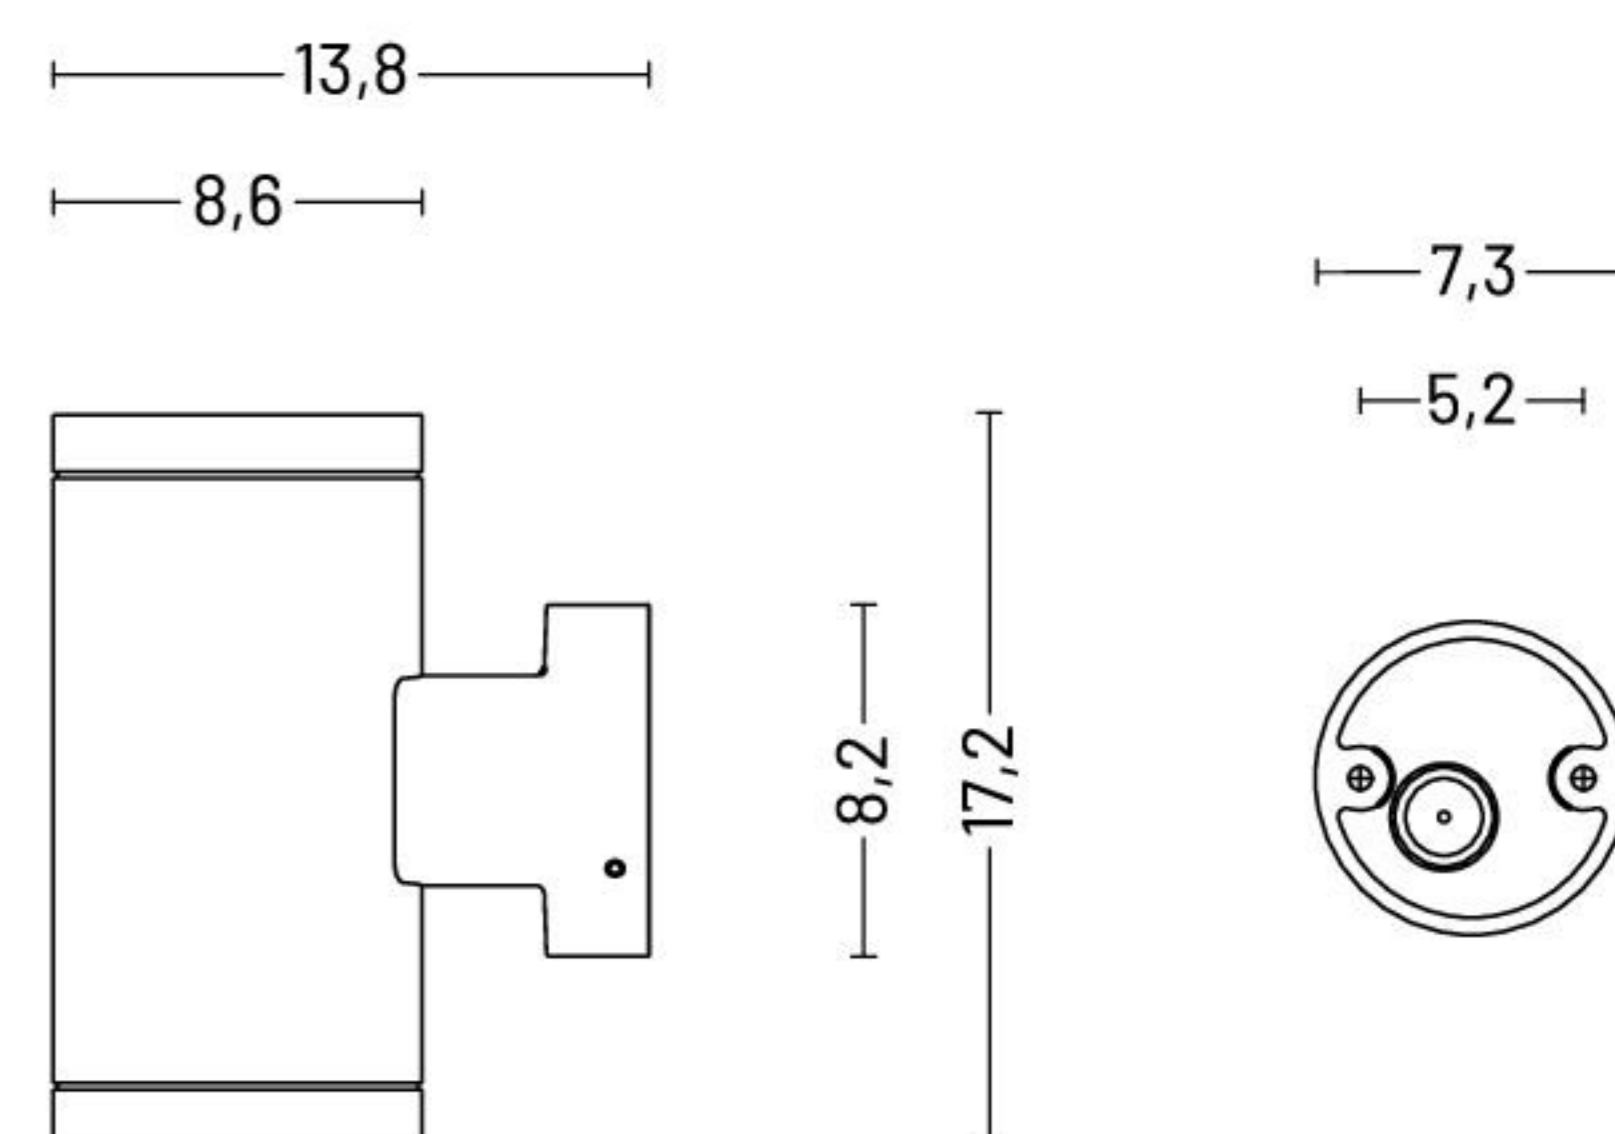

MATERIALS

<i>Body</i>	Die-cast aluminium EN47100
<i>Diffuser</i>	Extra clear tempered glass 8 mm
<i>Finishing</i>	Polyester powder paint

ORDER CODE

LY50 PAR _ _ B10 _

<i>Finishing</i>	L	Graphite	●
	M	Light grey	●
<i>Light colour</i>	N	4000 K	
	H	3000 K	
<i>Beam</i>	1	Double spot	
	2	Double medium	
	3	Double wide flood	
	6	Double spot/wide flood	

Example

LY50 PAR1NB10L