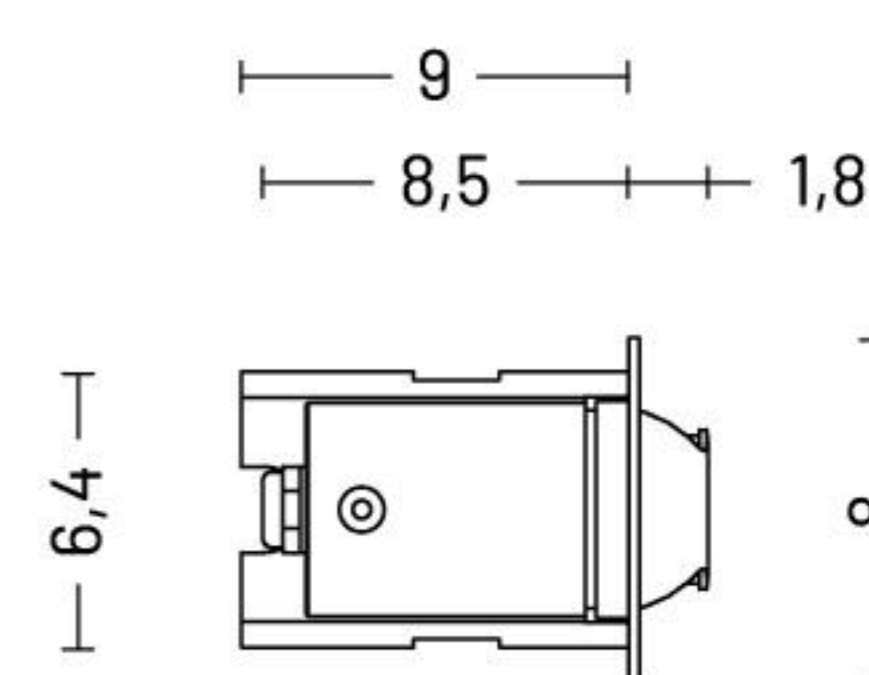

MATERIALS

<i>Body</i>	Extruded aluminium EN AW6060
<i>Diffuser</i>	Opal polycarbonate
<i>Finishing</i>	Anodized

ORDER CODE

MI 3 0 IPA _ HA 1 0 _

Finishing	1	Inox	
	2	Bronze	
Beam	X	360°	
	T	180°	
	V	120°	
	7	Double 120°	
	9	Quadruple	

Example MI 3 0 IPA X H A 1 0 1

360°

180°

120°

double 120°

quadruple

INCLUDED ACCESSORIES

<i>Code</i>	<i>Description</i>	<i>Page</i>
-	1 m length cable H05RN-F	-
-	Housing box	487