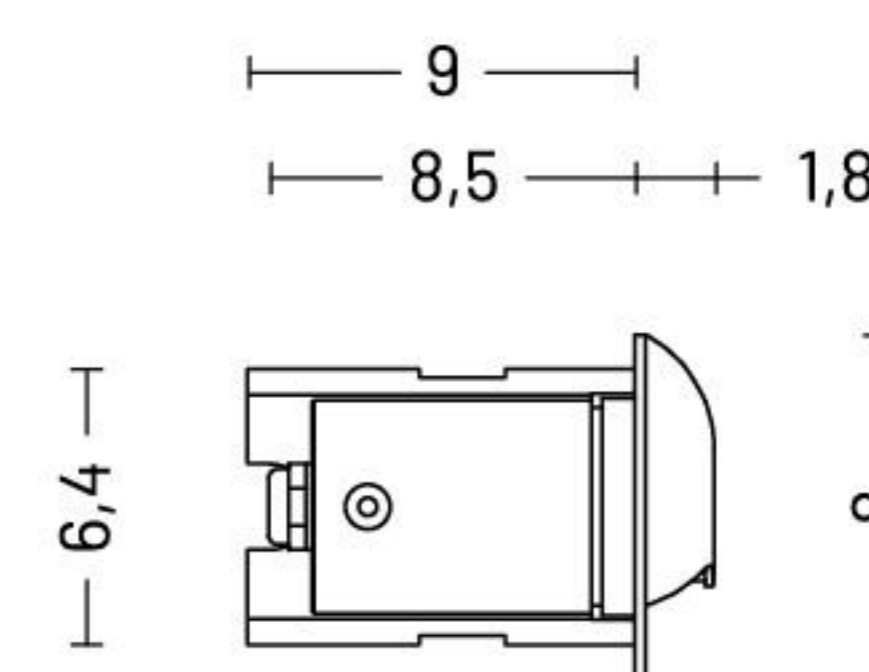

MATERIALS

<i>Body</i>	Extruded aluminium EN AW6060
<i>Diffuser</i>	Opal polycarbonate
<i>Finishing</i>	Anodized

ORDER CODE

MI 3 0 IPA _ HA 1 0 _

Finishing	1	Inox	
	2	Bronze	
Beam	X	360°	
	T	180°	
	V	120°	
	7	Double 120°	
	9	Quadruple	

Example MI 3 0 IPA X H A 1 0 1

360°

180°

120°

double 120°

quadruple

INCLUDED ACCESSORIES

<i>Code</i>	<i>Description</i>	<i>Page</i>
-	1 m length cable H05RN-F	-
-	Housing box	487