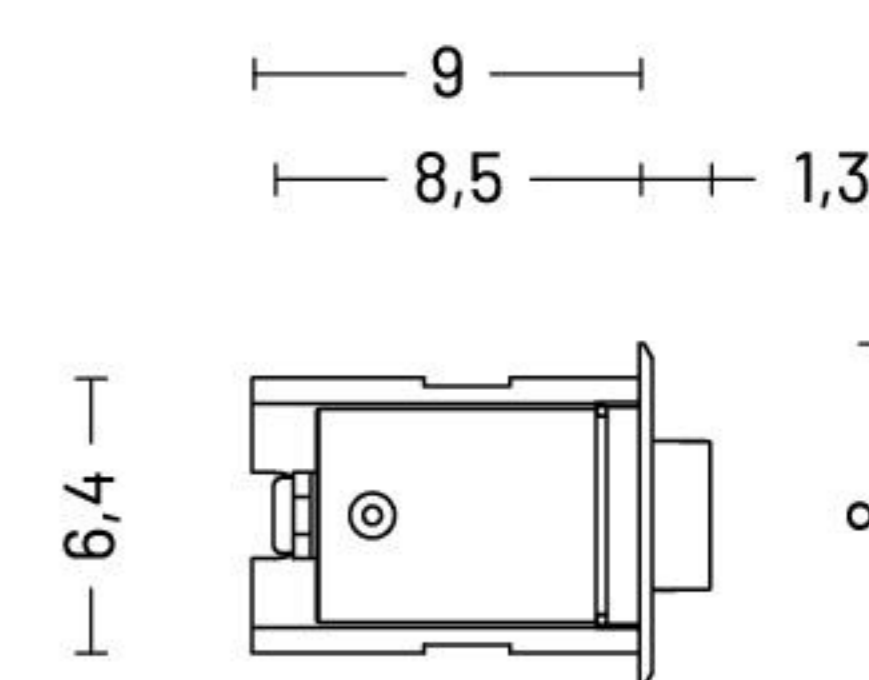

MATERIALS

<i>Body</i>	Extruded aluminium EN AW6060
<i>Diffuser</i>	Opal polycarbonate
<i>Finishing</i>	Anodized

ORDER CODE

MI 3 0 IPA _ HA 1 0 _

Finishing	1	Inox	
	2	Bronze	
Beam	X	360°	
	T	180°	
	V	120°	
	7	Double 120°	
	9	Quadruple	

Example MI 3 0 IPA X H A 1 0 1

360°

180°

120°

double 120°

quadruple

INCLUDED ACCESSORIES

<i>Code</i>	<i>Description</i>	<i>Page</i>
-	1 m length cable H05RN-F	-
-	Housing box	487