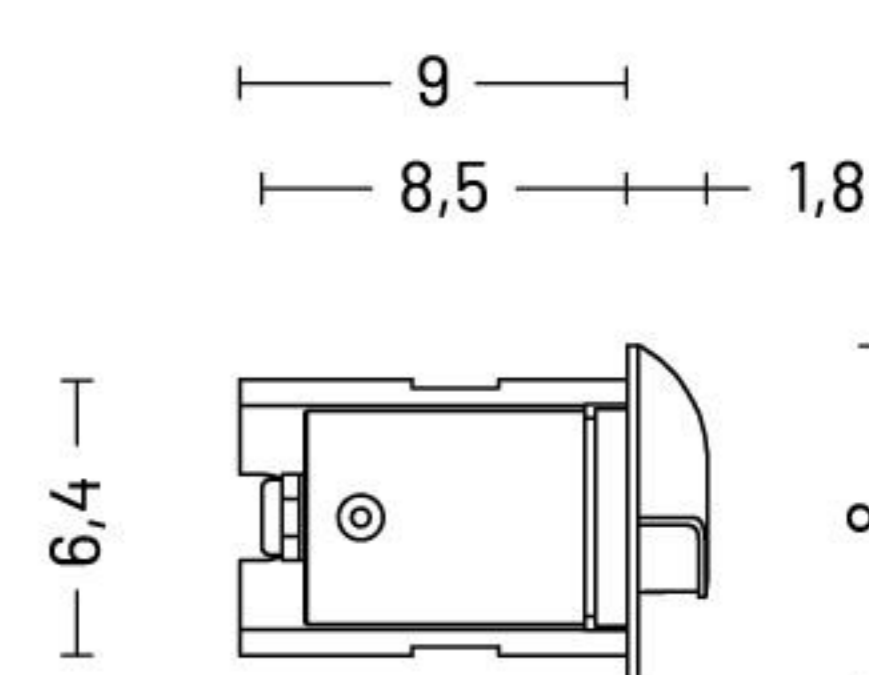

MATERIALS

<i>Body</i>	Extruded aluminium EN AW6060
<i>Diffuser</i>	Opal polycarbonate
<i>Finishing</i>	Anodized

ORDER CODE

MI 3 0 IPA _ HA 1 0 _

Finishing	1	Inox	
	2	Bronze	
Beam	X	360°	
	T	180°	
	V	120°	
	7	Double 120°	
	9	Quadruple	

Example MI 3 0 IPA X H A 1 0 1

360°

180°

120°

double 120°

quadruple

INCLUDED ACCESSORIES

<i>Code</i>	<i>Description</i>	<i>Page</i>
-	1 m length cable H05RN-F	-
-	Housing box	487