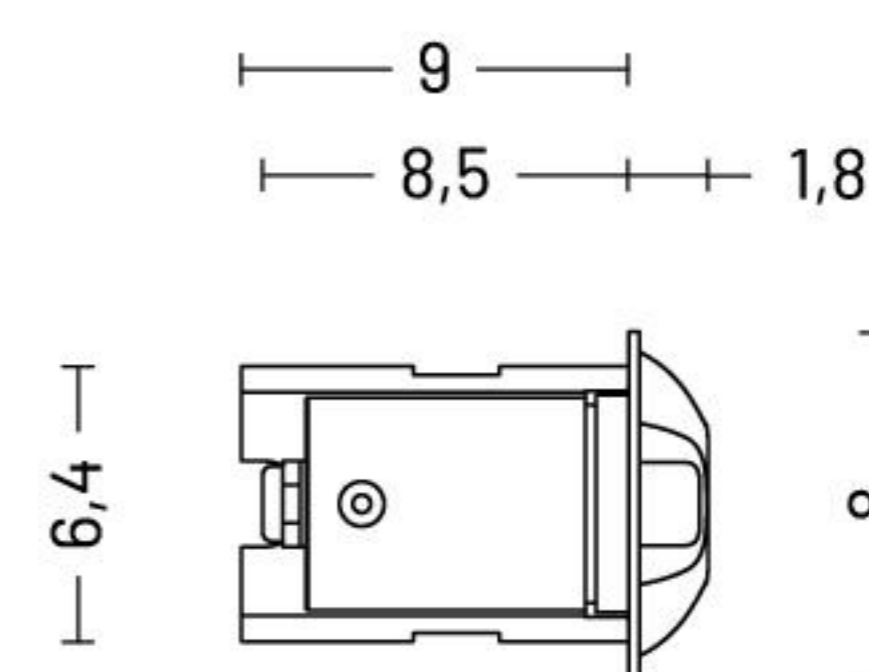

MATERIALS

<i>Body</i>	Extruded aluminium EN AW6060
<i>Diffuser</i>	Opal polycarbonate
<i>Finishing</i>	Anodized

ORDER CODE

MI 3 0 IPA _ HA 1 0 _

Finishing	1	Inox	
	2	Bronze	
Beam	X	360°	
	T	180°	
	V	120°	
	7	Double 120°	
	9	Quadruple	

Example MI 3 0 IPA X H A 1 0 1

360°

180°

120°

double 120°

quadruple

INCLUDED ACCESSORIES

<i>Code</i>	<i>Description</i>	<i>Page</i>
-	1 m length cable H05RN-F	-
-	Housing box	487