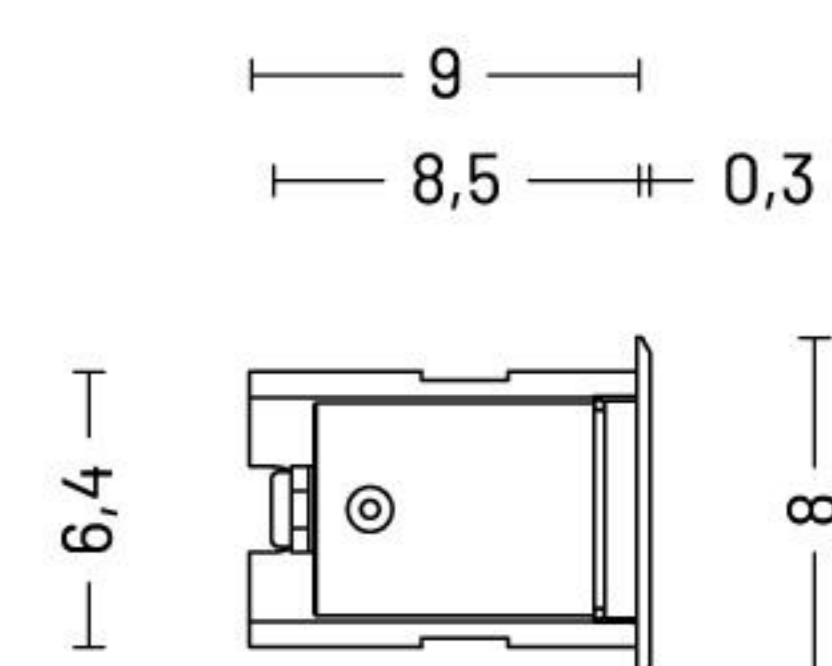

## ORDER CODE

MI30IPADHA10\_

*Finishing*

1	Inox	
2	Bronze	

*Example*

MI30IPADHA101

## INCLUDED ACCESSORIES

<i>Code</i>	<i>Description</i>	<i>Page</i>
-	1 m length cable H05RN-F	-
-	Housing box	487