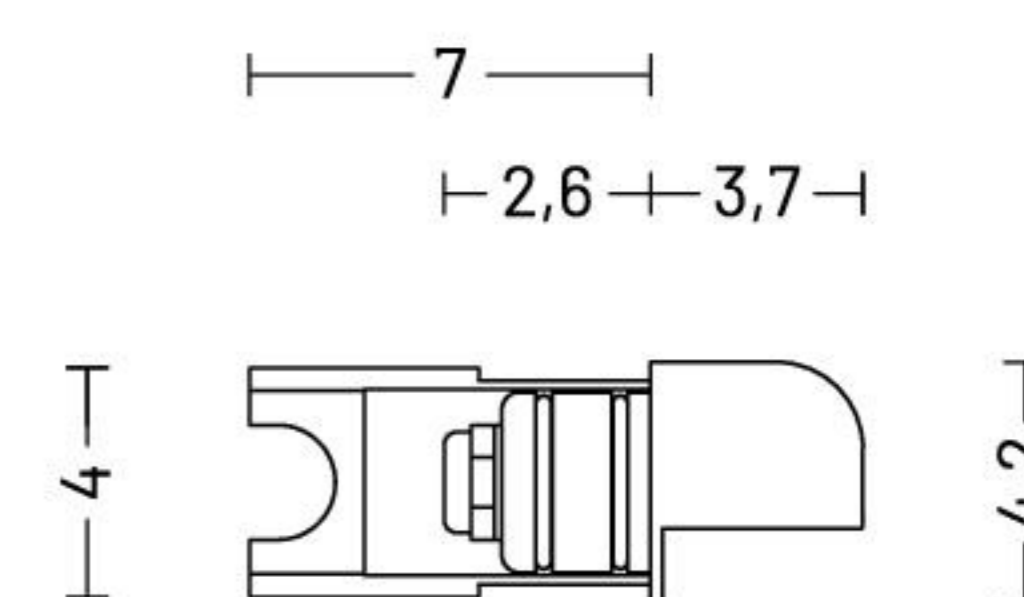

MATERIALS

| | |
|-----------|------------------------------|
| Body | Extruded aluminium EN AW6060 |
| Diffuser | Extra clear polycarbonate |
| Finishing | Anodized |

ORDER CODE

| | | | | |
|------------|-------|--------------|-------------------------------|--|
| MI 2 0 000 | B 7 Z | | | |
| | | Finishing | 1 | Inox  |
| | | | 2 | Bronze  |
| | | Light colour | N | 4000 K |
| | | | H | 3000 K |
| | | Beam | S | Spot |
| | | | F | Flood |
| | | Example | MI 2 0 000 S N B 7 Z 1 | |

INCLUDED ACCESSORIES

| Code | Description | Page |
|------|--------------------------|------|
| - | 1 m length cable -05RN-F | - |
| - | Housing box | 480 |

AVAILABLE ACCESSORIES

| Code | Description | Page |
|-----------|------------------------------|------|
| 0409BT014 | Transformer _ 24 Vdc - 12 W | 480 |
| 0409BT015 | Transformer _ 24 Vdc - 25 W | 480 |
| 0409BT016 | Transformer _ 24 Vdc - 100 W | 480 |
| 0409M009 | Single connection IP68 | 480 |