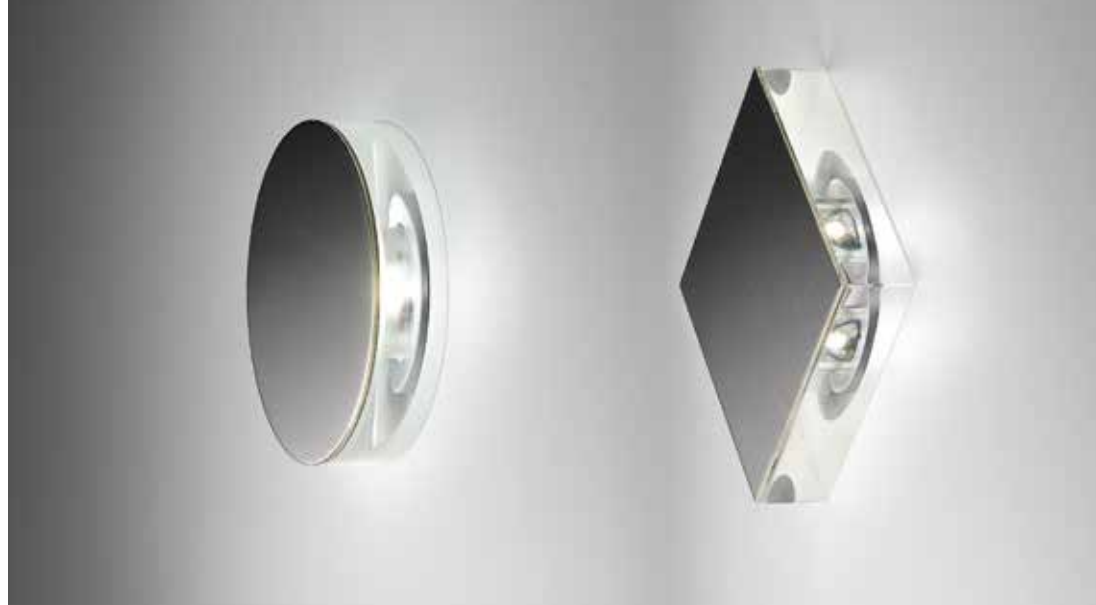

Round

Square

Round - Square

Segnapasso LED da incasso per interno ed esterno ad emissione laterale, decorabile come la parete.

Built-in swivel wall footlights side emitting, for indoor/outdoor, paintable like the wall finish.

Led : 3000°K (W), 4000°K (N)

Optic : 360°

Potenza | Power 1,2W - 350mA

Flusso Nominale | Total Efficiency Lm 150 (W) | 170 (N)

finitura finishes	cod.	+	Led	+	Opt
---------------------	------	---	-----	---	-----

cassaforma wall-box	35751
-----------------------	-------

Square (INC/M)

Acciaio Inox Satinato AISI 316L Satin Stainless Steel AISI 316L	30014 _ _	+	W N	+	360
--	-----------	---	--------	---	-----

Square (INC/P)