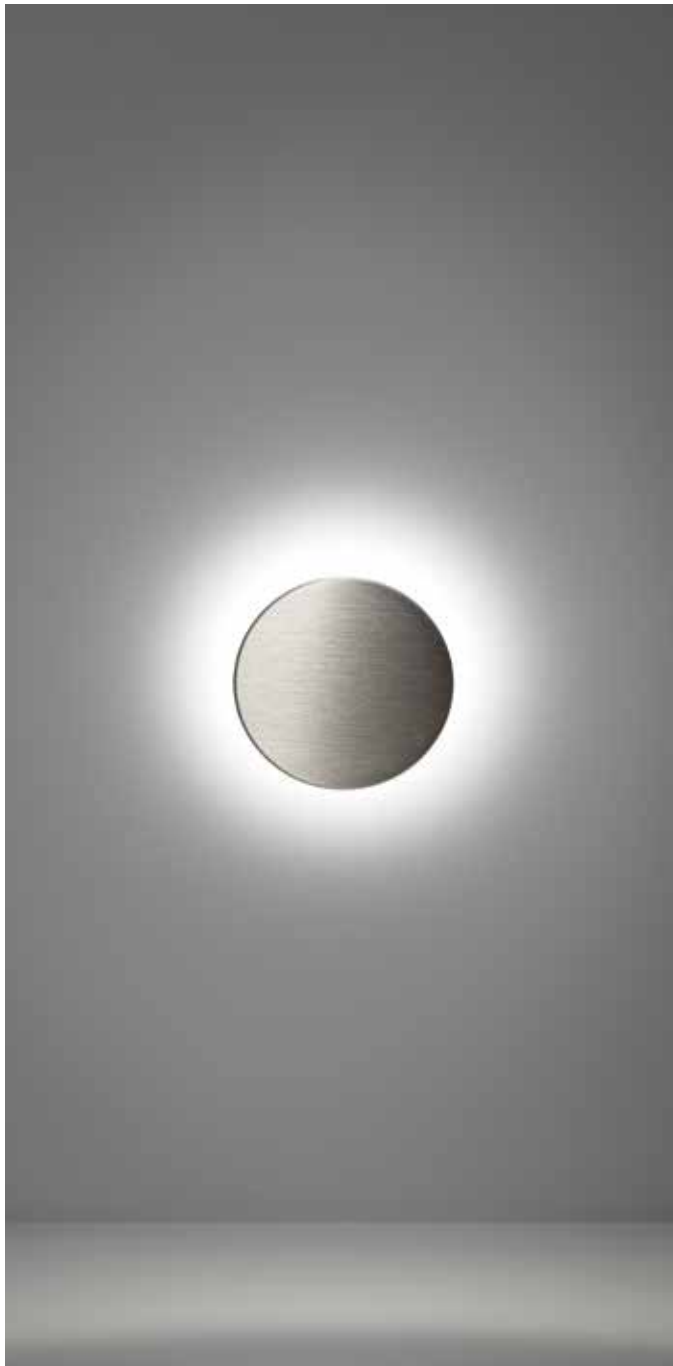

Round

Square

Round - Square

Segnapasso LED da incasso per interno ed esterno ad emissione laterale, decorabile come la parete.

Built-in swivel wall footlights side emitting, for indoor/outdoor, paintable like the wall finish.

Led : 3000°K (W), 4000°K (N)

Optic : 360°

Potenza | Power 1,2W - 350mA

Flusso Nominale | Total Efficiency Lm 150 (W) | 170 (N)

finitura finishes	cod.	+	Led	+	Opt
---------------------	------	---	-----	---	-----