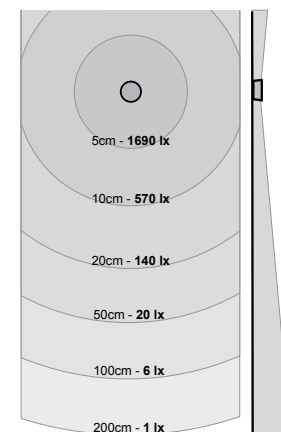

Led : 3000°K (W), 4000°K (N)

Optic : 360°

Potenza | Power 1,2W - 350mA

Flusso Nominale | Total Efficiency Lm 150 (W) | 170 (N)

finitura finishes	cod.	+	Led	+	Opt
---------------------	------	---	-----	---	-----

cassaforma wall-box	35751
-----------------------	-------

Square (INC/M)

Acciaio Inox Satinato AISI 316L Satin Stainless Steel AISI 316L	30014 _ _	+	W N	+	360
--	-----------	---	--------	---	-----

Square (INC/P)

IP 65

DIMENSIONI | DIMENSIONS

FOTOMETRIE | PHOTOMETRIC DIAGRAMS

ROUND_SQUARE - 1,2W - 360°

SISTEMA DI FISSAGGIO | FIXING SYSTEM

INC/M

INC/P