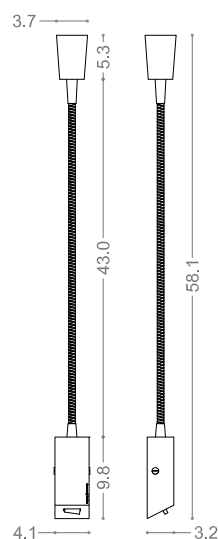

Leddi

Leddi

Lampada da lettura con interruttore. Alimentatore integrato.
Independent wall reading lamp with switch. Electronic transformer integrated.

Led : 3000°K (W), 4000°K (N)

Optic : 30°

Potenza | Power 3W | 100/240 V - 50/60 Hz

Flusso Nominale | Total Efficiency Lm 375 (W) | 426 (N)

finitura finishes	cod.	+	Led	+	Opt
Palladio Lucido Shining Palladium	30184 __	+	W	+	30
Palladio Opaco Matt Palladium	30186 __	+	N	+	30

IP 40

DIMENSIONI | DIMENSIONS