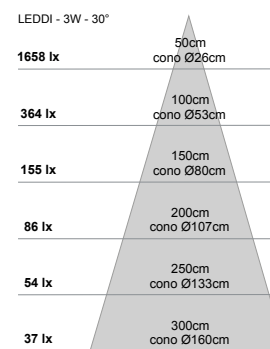

Leddi

Lampada da lettura con interruttore. Alimentatore integrato.
Independent wall reading lamp with switch. Electronic transformer integrated.

Led : 3000°K (W), 4000°K (N)

Optic : 30°

Potenza | Power 3W | 100/240 V - 50/60 Hz

Flusso Nominale | Total Efficiency Lm 375 (W) | 426 (N)

finitura | finishes	cod.	+	Led	+	Opt
Palladio Lucido | Shining Palladium	30184 __	+	W	+	30
Palladio Opaco | Matt Palladium	30186 __	+	N	+	30

IP 40

DIMENSIONI | DIMENSIONS

FOTOMETRIE | PHOTOMETRIC DIAGRAMS

SISTEMA DI FISSAGGIO | FIXING SYSTEM

Non prevede particolari predisposizioni (solo foratura per tasselli e fissaggio con viti)
It doesn't foresee particular predisposition (only perforation for wedges and fixing with screw)

INC/S

- Su tutte le finiture naturali su richiesta possibilità di trattamento antiossidante (antiveccchiamento)
  On all natural finishes possibility on request of antioxiide treatment (everbright finish)
  Disponibile su richiesta a 24VDC
  Available on request 24VDC