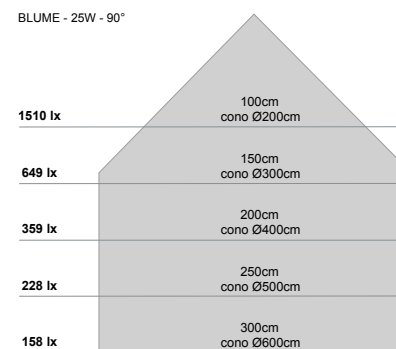

Led : 3000°K (W), 4000°K (N)

Optic : 90°

finitura finishes	cod.	+	Led	+	Opt
---------------------	------	---	-----	---	-----

Blume S Pot. | Pow. 25W - 700mA | 220/240Vac

Flus. Nom. | Tot. Eff. Lm 2900 (W) | 3025 (N)

Alimentatore dimmerabile remoto incluso
Included remote dimmable transformer

IP 44

DIMENSIONI | DIMENSIONS

FOTOMETRIE | PHOTOMETRIC DIAGRAMS

SISTEMA DI FISSAGGIO | FIXING SYSTEM

Kit rosone | Transformer Kit