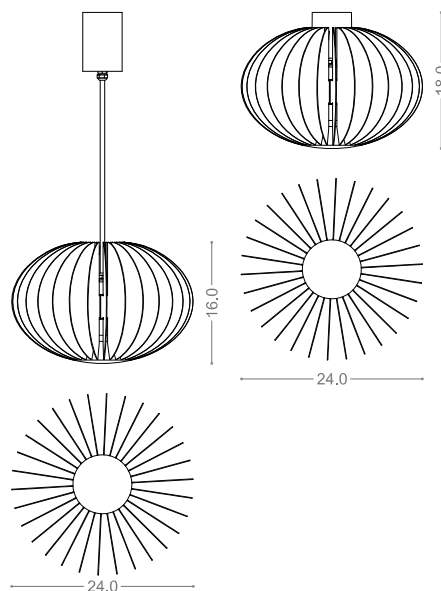

Blume S - Blume S soffitto

Apparecchio LED a sospensione/soffitto. Alimentatore dimmerabile remoto o con kit di alimentazione dimmerabile integrata.
Indoor suspension/ceiling LED device. Remote dimmable converter or dimmable integrated converter kit.

Led : 3000°K (W), 4000°K (N)

Optic : 90°

finitura | finishes	cod.	+	Led	+	Opt

Blume S Pot. | Pow. 25W - 700mA | 220/240Vac

Flus. Nom. | Tot. Eff. Lm 2900 (W) | 3025 (N)

Alluminio Anodizzato Argento Silver Anodized Aluminium	30585 _ _	+	W	+	90
Alluminio Anodizzato Nero Black Anodized Aluminium	30592 _ _				
Alluminio Anod. Champagne Aluminium Anod. Champagne	30593 _ _				

Kit rosone per alimentatore a bordo Transformer kit for ceiling mounted	31970	(IP 40)

Blume S soffitto Pot. | Pow. 25W - 700mA | 220/240Vac

Flus. Nom. | Tot. Eff. Lm 2900 (W) | 3025 (N)

Alluminio Anodizzato Argento Silver Anodized Aluminium	31075 _ _	+	W	+	90
Alluminio Anodizzato Nero Black Anodized Aluminium	31078 _ _				
Alluminio Anod. Champagne Aluminium Anod. Champagne	30594 _ _				

Alimentatore dimmerabile remoto incluso
Included remote dimmable transformer

IP 44

DIMENSIONI | DIMENSIONS

FOTOMETRIE | PHOTOMETRIC DIAGRAMS

SISTEMA DI FISSAGGIO | FIXING SYSTEM

Kit rosone | Transformer Kit

Non prevede particolari predisposizioni (solo foratura per tasselli e fissaggio con viti)
It doesn't foresee particular predisposition (only perforation for wedges and fixing with screw)

INC/SP