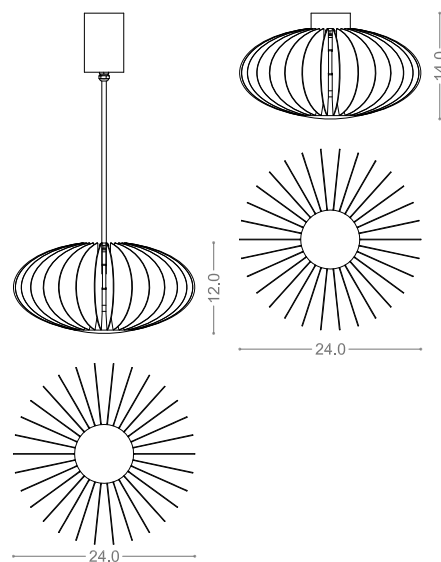

Blume D - Blume D soffitto

Apparecchio LED a sospensione/soffitto. Alimentatore dimmerabile remoto o con kit di alimentazione dimmerabile integrata.
Indoor suspension/ceiling LED device. Remote dimmable converter or dimmable integrated converter kit.

Led : 3000°K (W), 4000°K (N)

Optic : 90°

finitura | finishes	cod.	+	Led	+	Opt

Blume D Pot. | Pow. 25W - 700mA | 220/240Vac
Flus. Nom. | Tot. Eff. Lm 2900 (W) | 3025 (N)

Alluminio Anodizzato Argento Silver Anodized Aluminium	30604 --	+	W	+	90
Alluminio Anodizzato Nero Black Anodized Aluminium	30608 --				
Alluminio Anod. Champagne Aluminium Anod. Champagne	30597 --				

Kit rosone per alimentatore a bordo Transformer kit for ceiling mounted	31970	(IP 40)

Blume D soffitto Pot. | Pow. 25W - 700mA | 220/240Vac
Flus. Nom. | Tot. Eff. Lm 2900 (W) | 3025 (N)

Alluminio Anodizzato Argento Silver Anodized Aluminium	31081 --	+	W	+	90
Alluminio Anodizzato Nero Black Anodized Aluminium	31084 --				
Alluminio Anod. Champagne Aluminium Anod. Champagne	30598 --				

Alimentatore dimmerabile remoto incluso
Included remote dimmable transformer

IP 44

DIMENSIONI | DIMENSIONS

FOTOMETRIE | PHOTOMETRIC DIAGRAMS

SISTEMA DI FISSAGGIO | FIXING SYSTEM

Kit rosone | Transformer Kit

Non prevede particolari predisposizioni (solo foratura per tasselli e fissaggio con viti)
It doesn't foresee particular predisposition (only perforation for wedges and fixing with screw)

INC/SP