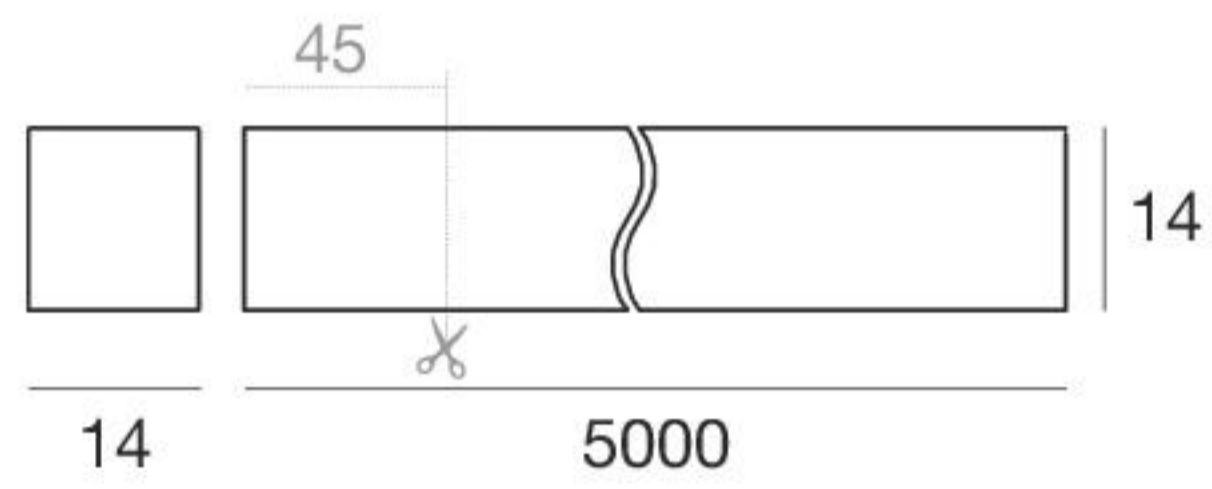

Rubber 3D\_bend RGBW | LED strip | 16,5 W/m 24 V

Opaline 1 m **80403** RGBW (3000K)

Electronics

-   
 RF driver CV  
 ▶ 985
-   
 DMX driver CV  
 ▶ 985
-   
 DMX controllers  
 ▶ 995
-   
 driver CV 24V  
 ▶ 981-982
-   
 switching CV 24V  
 ▶ 986-989