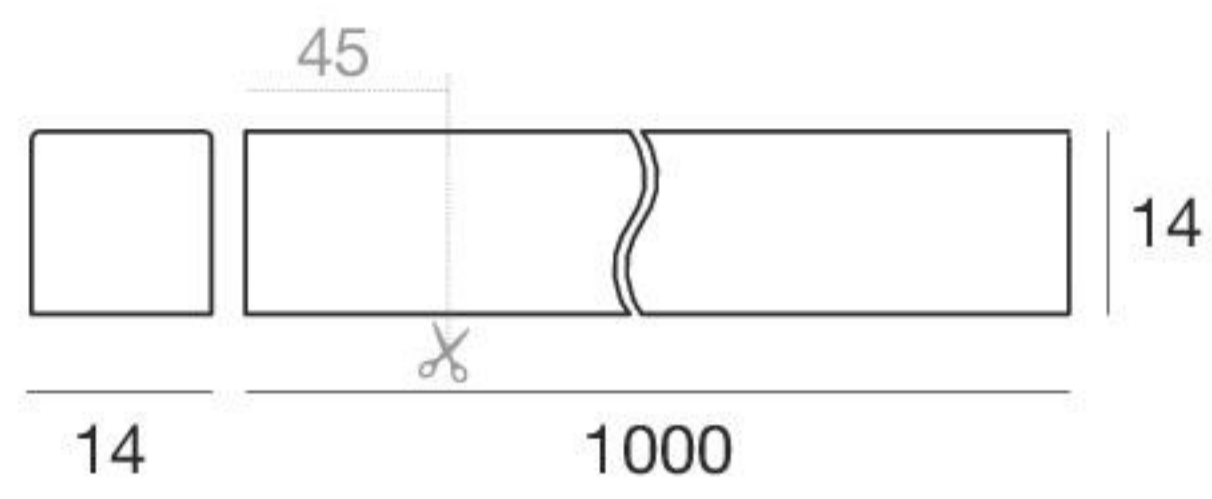

Rubber 3D\_bend RGBW | LED strip | 16,5 W/m 24 V

Opaline 1 m **80403** RGBW (3000K)

Electronics

-   
 RF driver CV  
 ▶ 985
-   
 DMX driver CV  
 ▶ 985
-   
 DMX controllers  
 ▶ 995
-   
 driver CV 24V  
 ▶ 981-982
-   
 switching CV 24V  
 ▶ 986-989

Opaline 5 m **80404** RGBW (3000K)

Electronics

-   
 RF driver CV  
 ▶ 985
-   
 DMX driver CV  
 ▶ 985
-   
 DMX controllers  
 ▶ 995
-   
 driver CV 24V  
 ▶ 981-982
-   
 switching CV 24V  
 ▶ 986-989