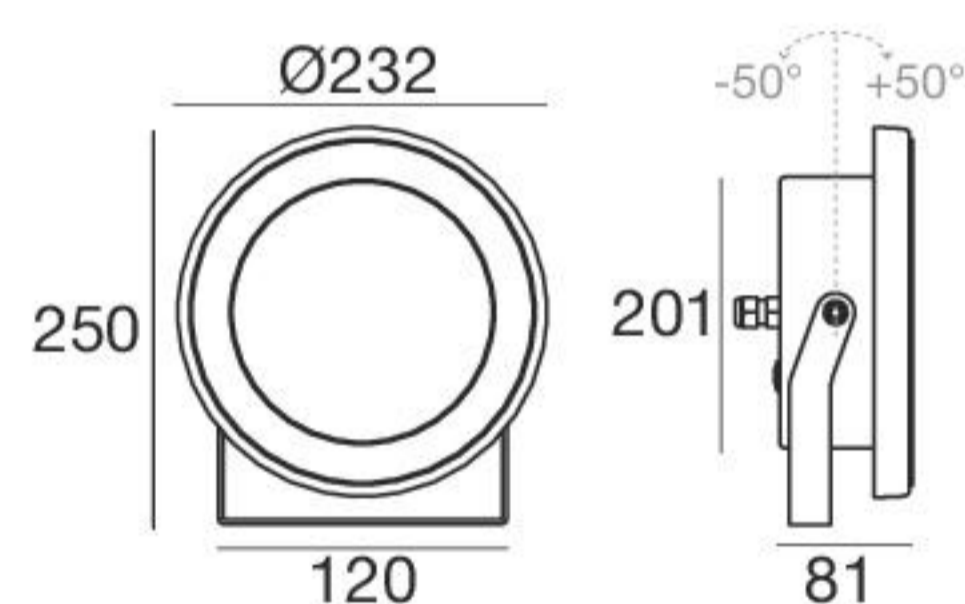

Vigilant RGB | Underwater luminaires | powerLED 12 W 630 mA

Steel	<b>93647</b>	RGB	Z	Spot	<b>15</b>
				Medium Flood	<b>30</b>
				Flood	<b>60</b>
				Wide Flood	<b>12</b>

Electronics

RF driver CC	DMX driver CC	DMX controllers	driver CV 24V/48V	switching CV 24V/48V
▶ 970	▶ 977	▶ 995	▶ 981-982	▶ 986-989

Vigilant RGB | Underwater luminaires | powerLED 27 W 500 mA

Steel	<b>93514</b>	RGB	Z	Spot	<b>15</b>
				Medium Flood	<b>30</b>
				Flood	<b>60</b>
				Wide Flood	<b>12</b>

Electronics

RF driver CC	DMX driver CC	DMX controllers	driver CV 24V/48V	switching CV 24V/48V
▶ 970	▶ 977	▶ 995	▶ 981-982	▶ 986-989