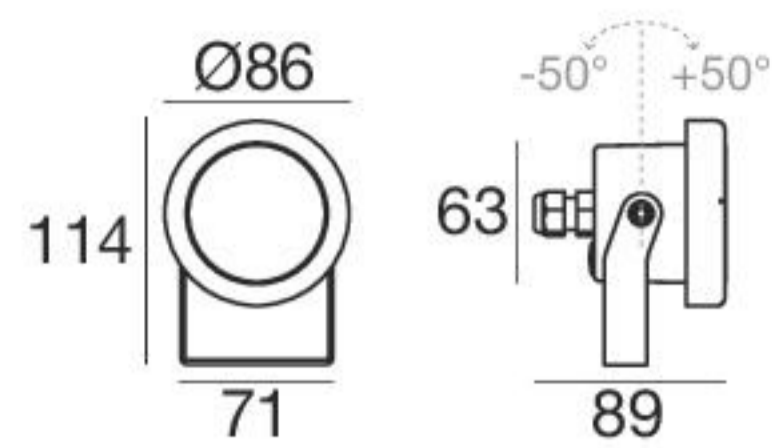

Vigilant RGB | Underwater luminaires | powerLED 6 W 630 mA

Steel	<b>93511</b>	RGB	Z	Spot	<b>15</b>
				Medium Flood	<b>30</b>
				Flood	<b>60</b>
				Wide Flood	<b>12</b>

Electronics

RF driver CC	DMX driver CC	DMX controllers	driver CV 24V/48V	switching CV 24V/48V
▶ 970	▶ 977	▶ 995	▶ 981-982	▶ 986-989

Vigilant RGB | Underwater luminaires | powerLED 12 W 630 mA

Steel	<b>93647</b>	RGB	Z	Spot	<b>15</b>
				Medium Flood	<b>30</b>
				Flood	<b>60</b>
				Wide Flood	<b>12</b>

Electronics

RF driver CC	DMX driver CC	DMX controllers	driver CV 24V/48V	switching CV 24V/48V
▶ 970	▶ 977	▶ 995	▶ 981-982	▶ 986-989

Vigilant RGB | Underwater luminaires | powerLED 27 W 500 mA

Steel	<b>93514</b>	RGB	Z	Spot	<b>15</b>
				Medium Flood	<b>30</b>
				Flood	<b>60</b>
				Wide Flood	<b>12</b>

Electronics

RF driver CC	DMX driver CC	DMX controllers	driver CV 24V/48V	switching CV 24V/48V
▶ 970	▶ 977	▶ 995	▶ 981-982	▶ 986-989