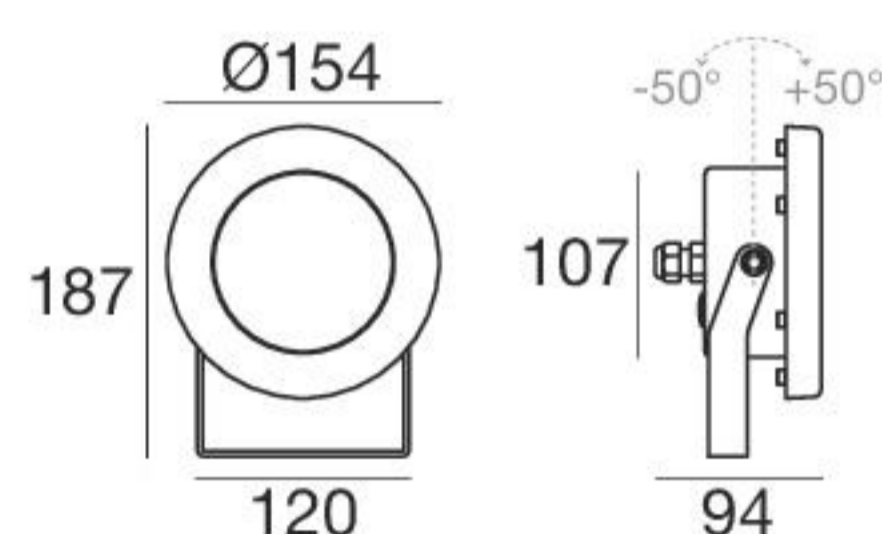

Vigilant RGB | Underwater luminaires | powerLED 6 W 630 mA

Steel	<b>93511</b>	RGB	Z	Spot	<b>15</b>
				Medium Flood	<b>30</b>
				Flood	<b>60</b>
				Wide Flood	<b>12</b>

Electronics

RF driver CC	DMX driver CC	DMX controllers	driver CV 24V/48V	switching CV 24V/48V
▶ 970	▶ 977	▶ 995	▶ 981-982	▶ 986-989

Vigilant RGB | Underwater luminaires | powerLED 12 W 630 mA

Steel	<b>93647</b>	RGB	Z	Spot	<b>15</b>
				Medium Flood	<b>30</b>
				Flood	<b>60</b>
				Wide Flood	<b>12</b>

Electronics

RF driver CC	DMX driver CC	DMX controllers	driver CV 24V/48V	switching CV 24V/48V
▶ 970	▶ 977	▶ 995	▶ 981-982	▶ 986-989

Vigilant RGB | Underwater luminaires | powerLED 27 W 500 mA

Steel	<b>93514</b>	RGB	Z	Spot	<b>15</b>
				Medium Flood	<b>30</b>
				Flood	<b>60</b>
				Wide Flood	<b>12</b>

Electronics

RF driver CC	DMX driver CC	DMX controllers	driver CV 24V/48V	switching CV 24V/48V
▶ 970	▶ 977	▶ 995	▶ 981-982	▶ 986-989