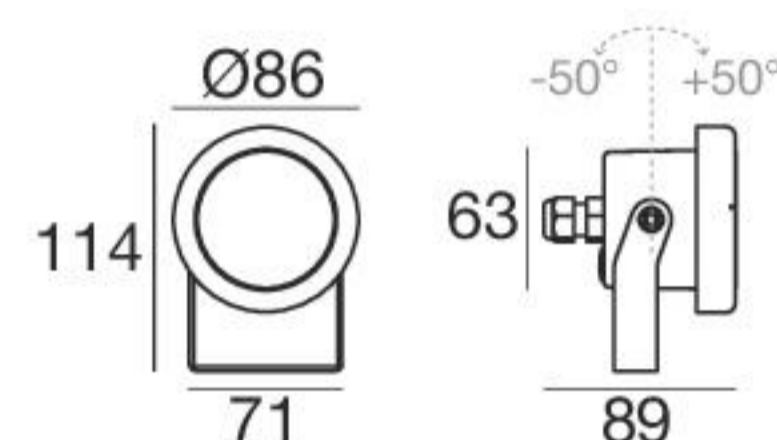

Vigilant | Underwater luminaires | powerLEDs 4 W 350 mA

CRI 80

Steel	80314	3000 K	490 lm	W	Spot	15
		4000 K	529 lm	N	Medium Flood	30
					Flood	60

Electronics

89421
ON/OFF
1 art.

99183
ON/OFF
2 - 3 art.

Vigilant | Underwater luminaires | 24 V | powerLEDs 6 W

CRI 80

Steel	97659	3000 K	699 lm	W	Spot	15
		4000 K	747 lm	N	Medium Flood	30
					Flood	60
					Wide Flood	12

Electronics

89179
ON/OFF
1 - 4 art.

89359
ON/OFF
1 - 8 art.

99331
ON/OFF
1 - 25 art.

99332
0/1-10V
1 - 25 art.

89359
ON/OFF
1 - 4 art.

99331
ON/OFF
1 - 12 art.

99332
0/1-10V
1 - 12 art.

99722
DALI
1 - 10 art.

Vigilant | Underwater luminaires | 24 V | powerLEDs 27 W

CRI 80

Steel	97666	3000 K	3582 lm	W	Spot	15
		4000 K	3834 lm	N	Medium Flood	30
					Flood	60
					Wide Flood	12