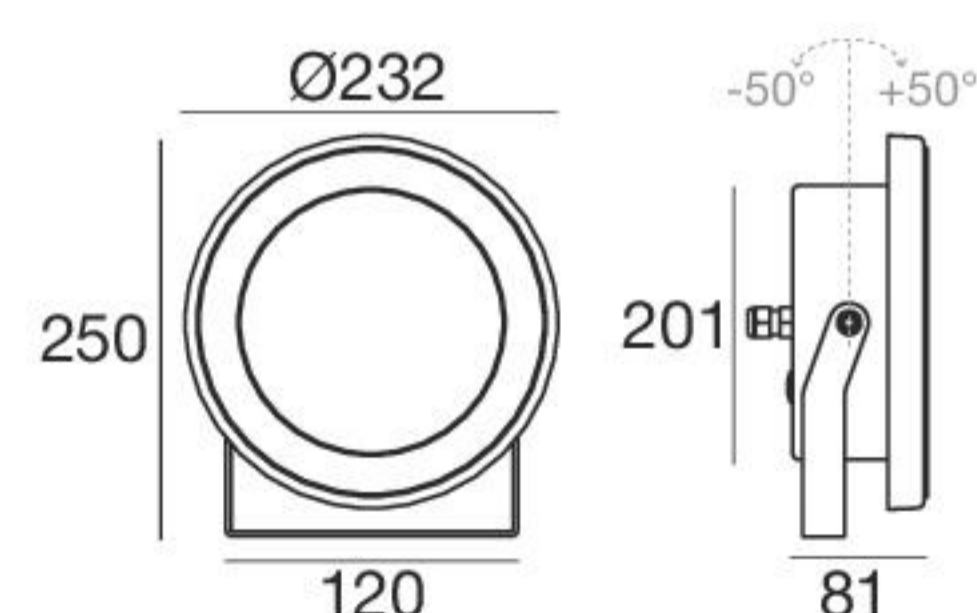

99722
DALI
1 - 20 art.

Vigilant | Underwater luminaires | 24 V | powerLEDs 12 W

CRI 80

Steel	97660	3000 K	1398 lm	W	Medium Flood	30
		4000 K	1494 lm	N	Flood	60
					Wide Flood	12

Electronics

89179
ON/OFF
1 - 2 art.

89359
ON/OFF
1 - 4 art.

99331
ON/OFF
1 - 12 art.

99332
0/1-10V
1 - 12 art.

99722
DALI
1 - 10 art.

Vigilant | Underwater luminaires | 24 V | powerLEDs 27 W

CRI 80

Steel	97666	3000 K	3582 lm	W	Spot	15
		4000 K	3834 lm	N	Medium Flood	30
					Flood	60
					Wide Flood	12