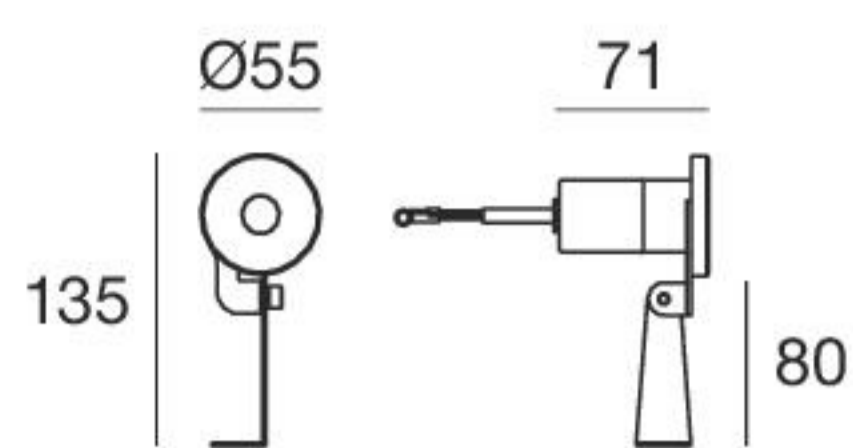

Vigilant | Underwater luminaires | powerLEDs 4 W 350 mA

CRI 80

Steel	80314	3000 K	490 lm	W	Spot	15
		4000 K	529 lm	N	Medium Flood	30
					Flood	60

Electronics

89421
ON/OFF
1 art.

99183
ON/OFF
2 - 3 art.

Vigilant | Underwater luminaires | 24 V | powerLEDs 6 W

CRI 80

Steel	97659	3000 K	699 lm	W	Spot	15
		4000 K	747 lm	N	Medium Flood	30
					Flood	60
					Wide Flood	12

Electronics

89179
ON/OFF
1 - 4 art.

89359
ON/OFF
1 - 8 art.

99331
ON/OFF
1 - 25 art.

99332
0/1-10V
1 - 25 art.

89359
ON/OFF
1 - 4 art.

99331
ON/OFF
1 - 12 art.

99332
0/1-10V
1 - 12 art.

99722
DALI
1 - 10 art.

Vigilant | Underwater luminaires | 24 V | powerLEDs 27 W

CRI 80

Steel	97666	3000 K	3582 lm	W	Spot	15
		4000 K	3834 lm	N	Medium Flood	30
					Flood	60
					Wide Flood	12