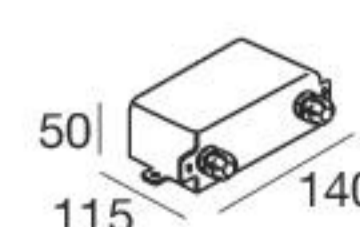

89359
ON/OFF
1 - 4 art.