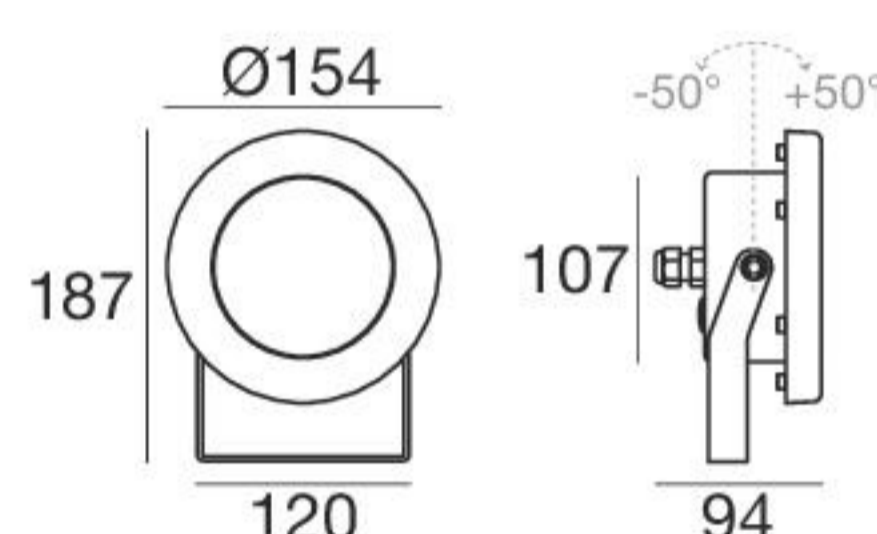

CRI 80

Steel	97659	3000 K	699 lm	W	Spot	15
		4000 K	747 lm	N	Medium Flood	30
					Flood	60
					Wide Flood	12

Electronics

89179
ON/OFF
1 - 4 art.

89359
ON/OFF
1 - 8 art.

99331
ON/OFF
1 - 25 art.

99332
0/1-10V
1 - 25 art.

99722
DALI
1 - 20 art.

Vigilant | Underwater luminaires | 24 V | powerLEDs 12 W

CRI 80

Steel	97660	3000 K	1398 lm	W	Medium Flood	30
		4000 K	1494 lm	N	Flood	60
					Wide Flood	12

Electronics

89179
ON/OFF
1 - 2 art.

89359
ON/OFF
1 - 4 art.

99331
ON/OFF
1 - 12 art.

99332
0/1-10V
1 - 12 art.

99722
DALI
1 - 10 art.

Vigilant | Underwater luminaires | 24 V | powerLEDs 27 W

CRI 80

Steel	97666	3000 K	3582 lm	W	Spot	15
		4000 K	3834 lm	N	Medium Flood	30
					Flood	60
					Wide Flood	12