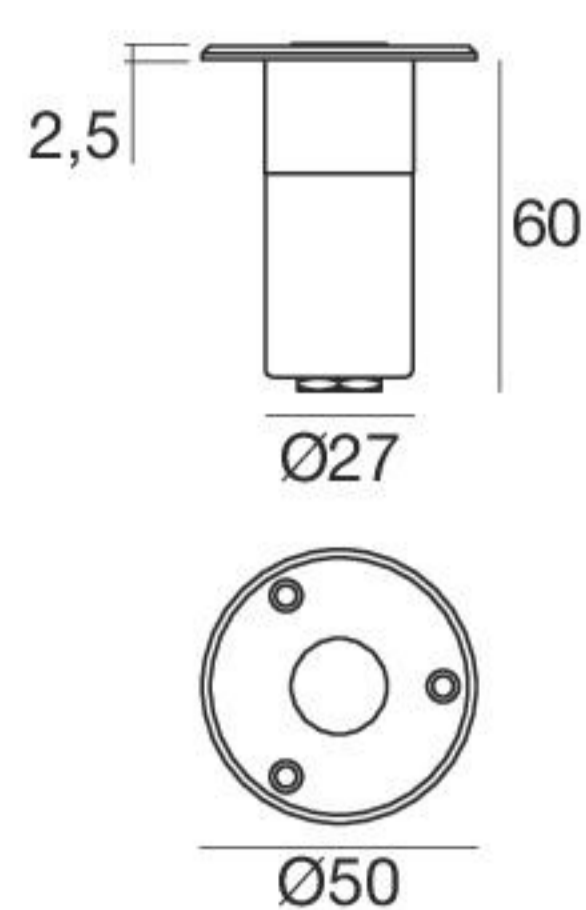

Admiral_I | Underwater luminaires | powerLED 2.1 W 220 mA

Steel	94151	RGB	Z	Flood	60
				Wide Flood	12

Electronics

RF driver CC	DMX driver CC	DMX controllers	driver CV 24V/48V	switching CV 24V/48V
▶ 970	▶ 977	▶ 995	▶ 981-982	▶ 986-989

Admiral_I | Underwater luminaires | powerLED 6 W 630 mA

Steel	93495	RGB	Z	Spot	15
				Medium Flood	30
				Flood	60
				Wide Flood	12

Electronics

RF driver CC	DMX driver CC	DMX controllers	driver CV 24V/48V	switching CV 24V/48V
▶ 970	▶ 977	▶ 995	▶ 981-982	▶ 986-989