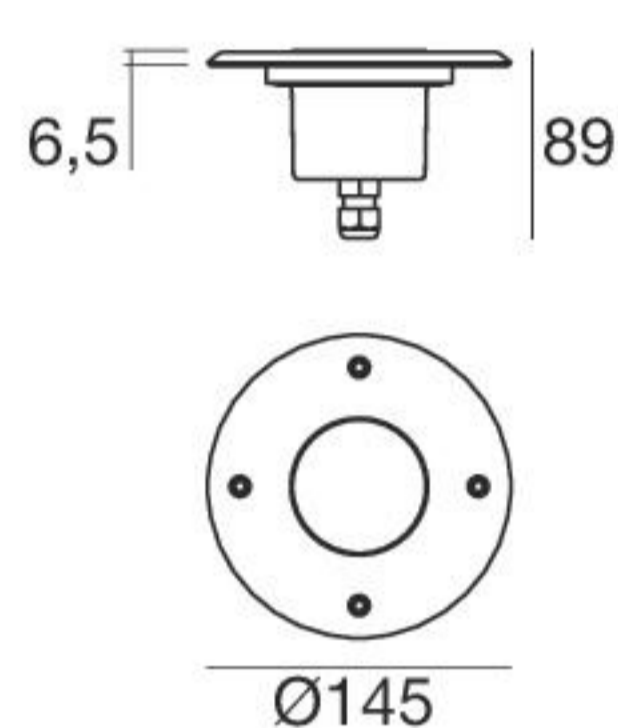

Admiral_I | Underwater luminaires | powerLED 2.1 W 220 mA

Steel	94151	RGB	Z	Flood	60
				Wide Flood	12

Electronics

RF driver CC	DMX driver CC	DMX controllers	driver CV 24V/48V	switching CV 24V/48V
▶ 970	▶ 977	▶ 995	▶ 981-982	▶ 986-989

Admiral_I | Underwater luminaires | powerLED 6 W 630 mA

Steel	93495	RGB	Z	Spot	15
				Medium Flood	30
				Flood	60
				Wide Flood	12

Electronics

RF driver CC	DMX driver CC	DMX controllers	driver CV 24V/48V	switching CV 24V/48V
▶ 970	▶ 977	▶ 995	▶ 981-982	▶ 986-989