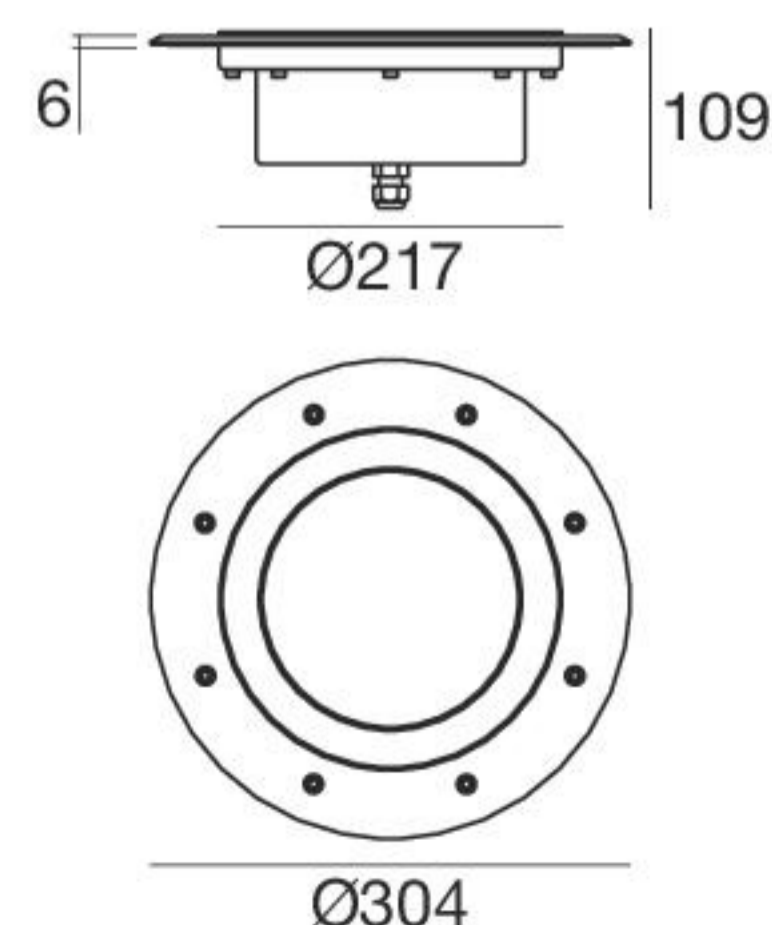

Admiral_I | Underwater luminaires | powerLED 27 W 500 mA