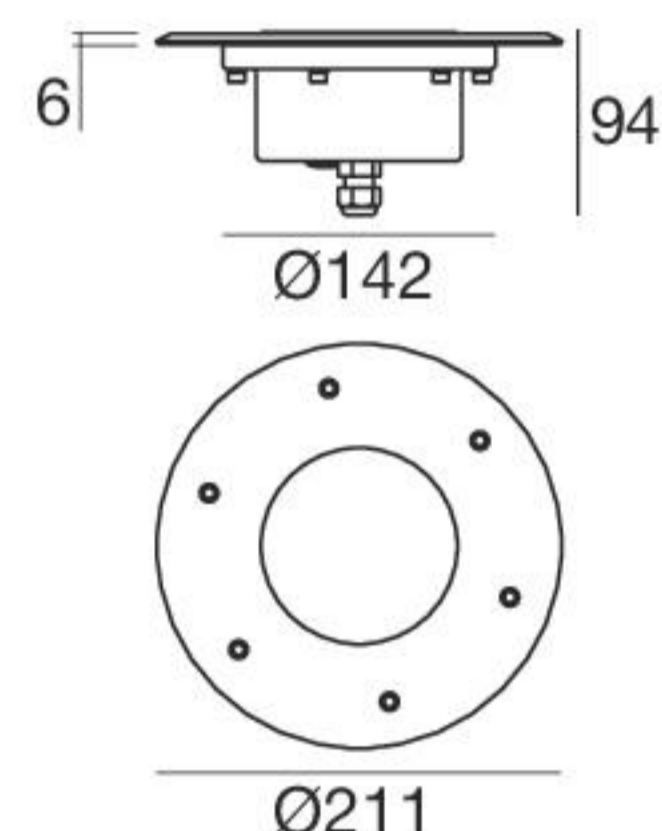

Admiral_I | Underwater luminaires | powerLED 6 W 630 mA

Steel	93495	RGB	Z	Spot	15
				Medium Flood	30
				Flood	60
				Wide Flood	12

Electronics

RF driver CC	DMX driver CC	DMX controllers	driver CV 24V/48V	switching CV 24V/48V
▶ 970	▶ 977	▶ 995	▶ 981-982	▶ 986-989

Admiral_I | Underwater luminaires | powerLED 12 W 630 mA

Steel	93637	RGB	Z	Spot	15
				Medium Flood	30
				Flood	60
				Wide Flood	12

Electronics

RF driver CC	DMX driver CC	DMX controllers	driver CV 24V/48V	switching CV 24V/48V
▶ 970	▶ 977	▶ 995	▶ 981-982	▶ 986-989