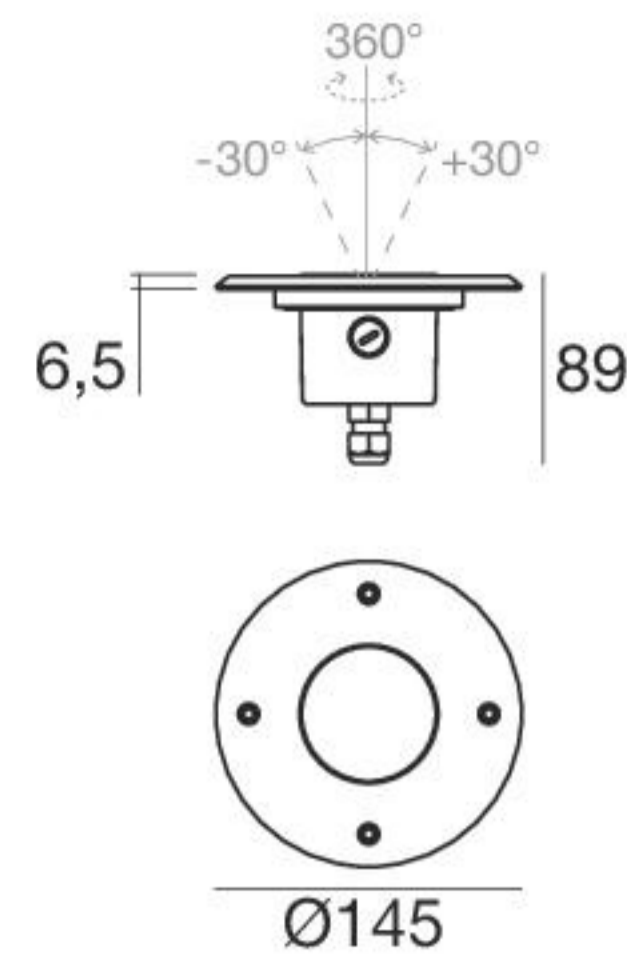

Admiral_JI | Underwater luminaires | 24 V | powerLEDs 6 W

CRI 80

Steel	97641	3000 K	699 lm	W	Spot	15
		4000 K	747 lm	N	Medium Flood	30
					Flood	60

Electronics

89179 ON/OFF 1 - 4 art.	89359 ON/OFF 1 - 8 art.	99331 ON/OFF 1 - 25 art.	99332 0/1-10V 1 - 25 art.	99722 DALI 1 - 20 art.

Admiral_JI | Underwater luminaires | 24 V | powerLEDs 14 W

CRI 80

Steel	97643	3000 K	1791 lm	W	Spot	15
		4000 K	1917 lm	N	Medium Flood	30
					Flood	60

Electronics

89179 ON/OFF 1 - 2 art.	89359 ON/OFF 1 - 4 art.	99331 ON/OFF 1 - 12 art.	99332 0/1-10V 1 - 12 art.	99722 DALI 1 - 10 art.

Admiral_JI | Underwater luminaires | 24 V | powerLEDs 18 W

CRI 80

Steel	97691	3000 K	2388 lm	W	Spot	15
		4000 K	2556 lm	N	Medium Flood	30
					Flood	60

Electronics

89179 ON/OFF 1 art.	89359 ON/OFF 1 - 2 art.	99331 ON/OFF 1 - 7 art.	99332 0/1-10V 1 - 7 art.	99722 DALI 1 - 6 art.