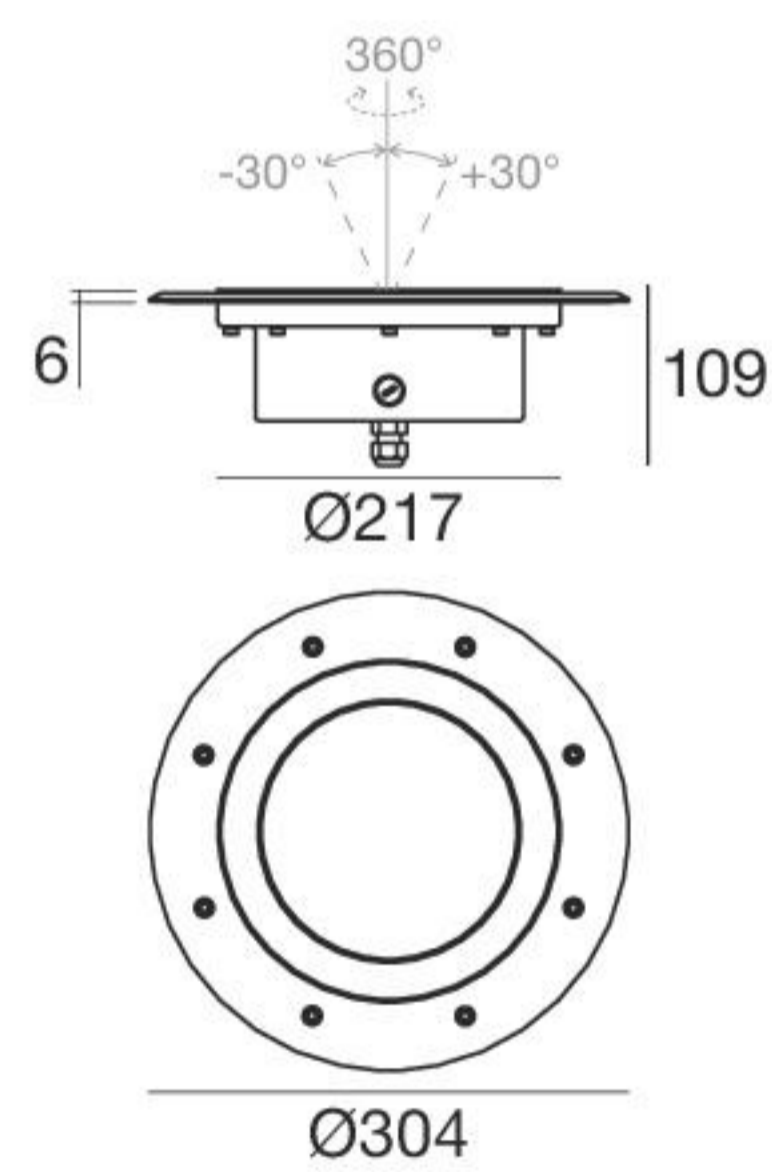

Admiral_JI | Underwater luminaires | 24 V | powerLEDs 6 W

CRI 80

Steel	97641	3000 K	699 lm	W	Spot	15
		4000 K	747 lm	N	Medium Flood	30
					Flood	60

Electronics

89179 ON/OFF 1 - 4 art.	89359 ON/OFF 1 - 8 art.	99331 ON/OFF 1 - 25 art.	99332 0/1-10V 1 - 25 art.	99722 DALI 1 - 20 art.

Admiral_JI | Underwater luminaires | 24 V | powerLEDs 14 W

CRI 80

Steel	97643	3000 K	1791 lm	W	Spot	15
		4000 K	1917 lm	N	Medium Flood	30
					Flood	60

Electronics

89179 ON/OFF 1 - 2 art.	89359 ON/OFF 1 - 4 art.	99331 ON/OFF 1 - 12 art.	99332 0/1-10V 1 - 12 art.	99722 DALI 1 - 10 art.

Admiral_JI | Underwater luminaires | 24 V | powerLEDs 18 W

CRI 80

Steel	97691	3000 K	2388 lm	W	Spot	15
		4000 K	2556 lm	N	Medium Flood	30
					Flood	60

Electronics

89179 ON/OFF 1 art.	89359 ON/OFF 1 - 2 art.	99331 ON/OFF 1 - 7 art.	99332 0/1-10V 1 - 7 art.	99722 DALI 1 - 6 art.