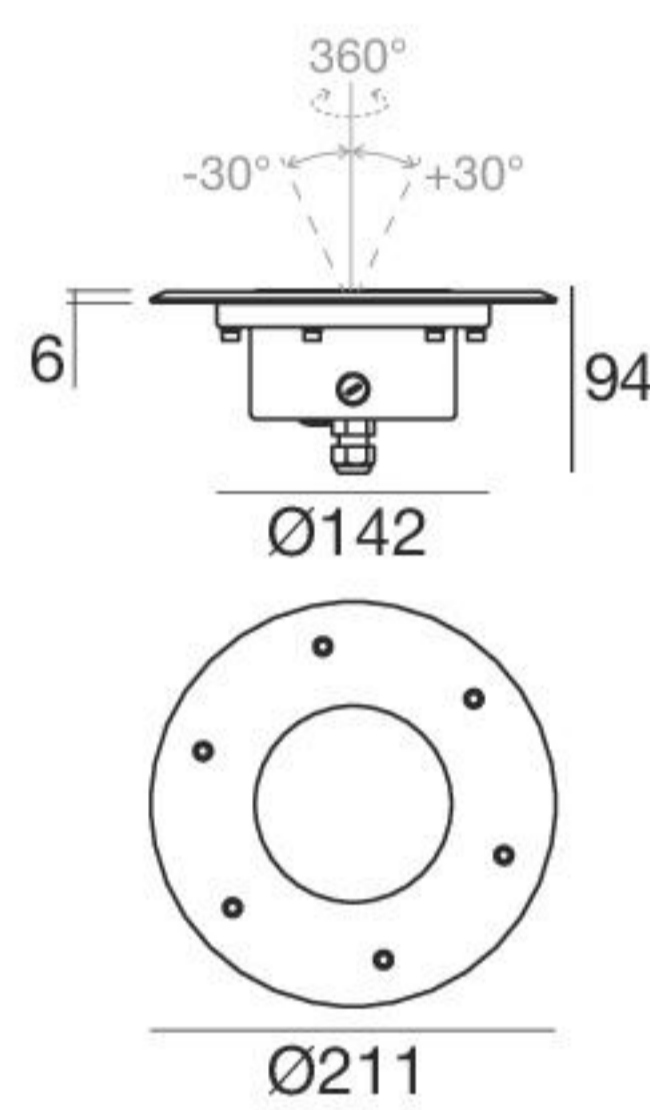

Admiral_JI | Underwater luminaires | 24 V | powerLEDs 6 W

CRI 80

Steel	97641	3000 K	699 lm	W	Spot	15
		4000 K	747 lm	N	Medium Flood	30
					Flood	60

Electronics

89179 ON/OFF 1 - 4 art.	89359 ON/OFF 1 - 8 art.	99331 ON/OFF 1 - 25 art.	99332 0/1-10V 1 - 25 art.	99722 DALI 1 - 20 art.

Admiral_JI | Underwater luminaires | 24 V | powerLEDs 14 W

CRI 80

Steel	97643	3000 K	1791 lm	W	Spot	15
		4000 K	1917 lm	N	Medium Flood	30
					Flood	60

Electronics

89179 ON/OFF 1 - 2 art.	89359 ON/OFF 1 - 4 art.	99331 ON/OFF 1 - 12 art.	99332 0/1-10V 1 - 12 art.	99722 DALI 1 - 10 art.

Admiral_JI | Underwater luminaires | 24 V | powerLEDs 18 W

CRI 80

Steel	97691	3000 K	2388 lm	W	Spot	15
		4000 K	2556 lm	N	Medium Flood	30
					Flood	60

Electronics

89179 ON/OFF 1 art.	89359 ON/OFF 1 - 2 art.	99331 ON/OFF 1 - 7 art.	99332 0/1-10V 1 - 7 art.	99722 DALI 1 - 6 art.