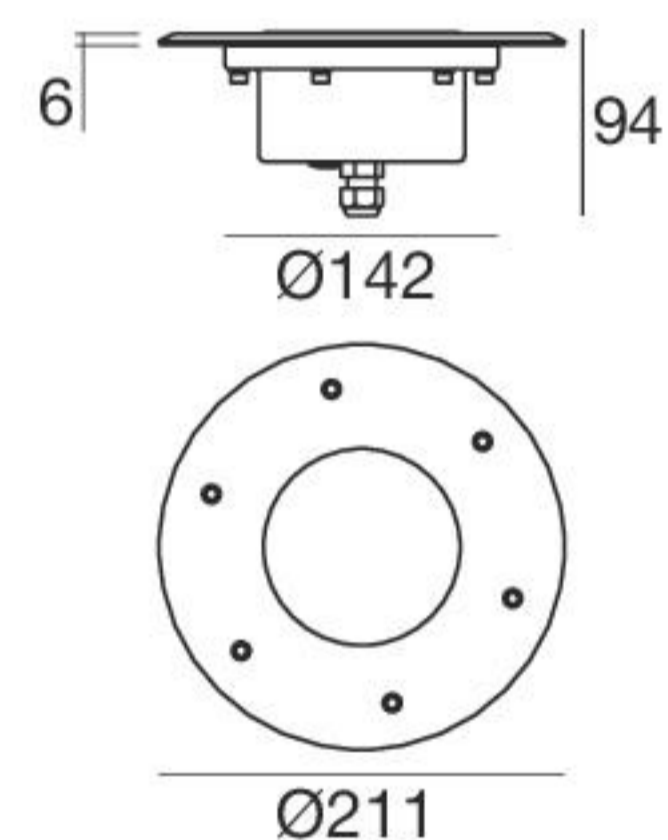

Admiral_I | Underwater luminaires | powerLED 2 W 630 mA

RTG 93114W30

CRI 80

Steel 93114	3000 K	233 lm	W	Narrow Spot	08
	4000 K	249 lm	N	Spot	15
				Medium Flood	30
				Flood	60
				Wide Flood	12
				General	00

Electronics

89420 ON/OFF 1 - 2 art.	99179 ON/OFF 3 - 6 art.	99186 ON/OFF 6 - 12 art.

Admiral_I | Underwater luminaires | 24 V | powerLEDs 6 W

CRI 80

Steel 97631	3000 K	699 lm	W	Spot	15
	4000 K	747 lm	N	Medium Flood	30
				Flood	60
				Wide Flood	12

Electronics

89179 ON/OFF 1 - 4 art.	89359 ON/OFF 1 - 8 art.	99331 ON/OFF 1 - 25 art.	99332 0/1-10V 1 - 25 art.	99722 DALI 1 - 20 art.

Admiral_I | Underwater luminaires | 24 V | powerLEDs 12 W

CRI 80

Steel 97632	3000 K	1398 lm	W	Medium Flood	30
	4000 K	1494 lm	N	Flood	60
				Wide Flood	12

Electronics

89179 ON/OFF 1 - 2 art.	89359 ON/OFF 1 - 4 art.	99331 ON/OFF 1 - 12 art.	99332 0/1-10V 1 - 12 art.	99722 DALI 1 - 10 art.

Admiral_I | Underwater luminaires | 24 V | powerLEDs 27 W

CRI 80

Steel 97638	3000 K	3582 lm	W	Spot	15
	4000 K	3834 lm	N	Medium Flood	30
				Flood	60
				Wide Flood	12