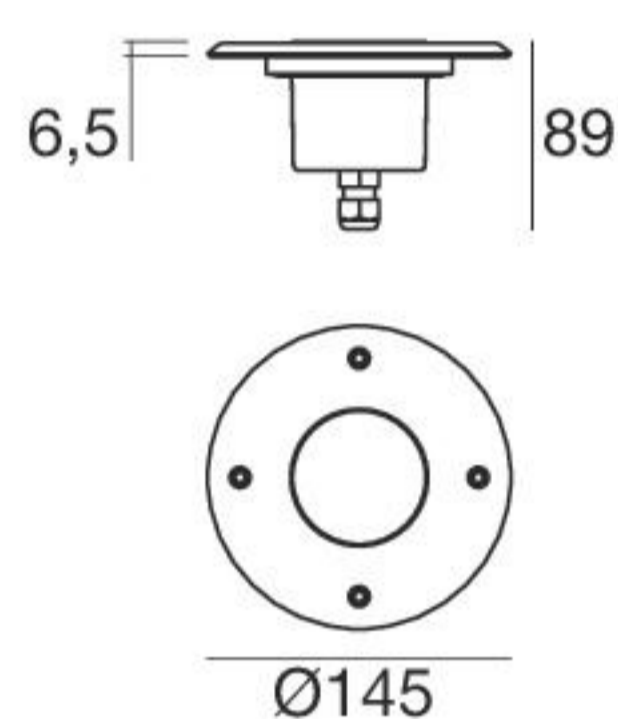

Admiral_I | Underwater luminaires | powerLED 2 W 630 mA

RTG 93114W30

CRI 80

Steel 93114	3000 K	233 lm	W	Narrow Spot	08
	4000 K	249 lm	N	Spot	15
				Medium Flood	30
				Flood	60
				Wide Flood	12
				General	00

Electronics

89420 ON/OFF 1 - 2 art.	99179 ON/OFF 3 - 6 art.	99186 ON/OFF 6 - 12 art.

Admiral_I | Underwater luminaires | 24 V | powerLEDs 6 W

CRI 80

Steel 97631	3000 K	699 lm	W	Spot	15
	4000 K	747 lm	N	Medium Flood	30
				Flood	60
				Wide Flood	12