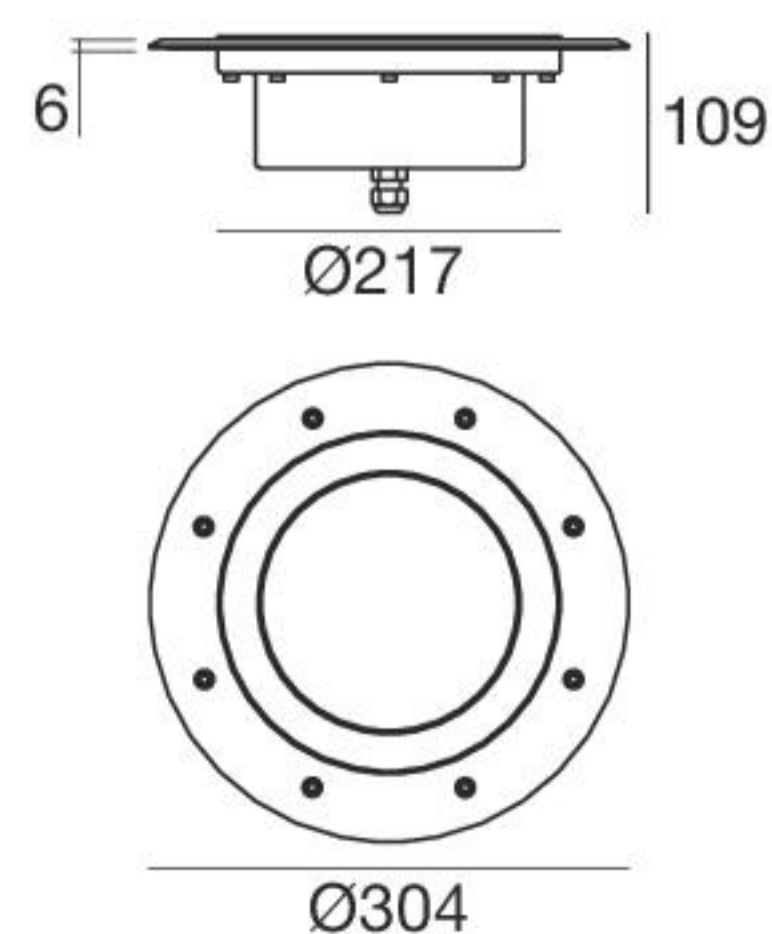

Electronics

89179 ON/OFF 1 - 4 art.	89359 ON/OFF 1 - 8 art.	99331 ON/OFF 1 - 25 art.	99332 0/1-10V 1 - 25 art.	99722 DALI 1 - 20 art.

Admiral_I | Underwater luminaires | 24 V | powerLEDs 12 W

CRI 80

Steel 97632	3000 K	1398 lm	W	Medium Flood	30
	4000 K	1494 lm	N	Flood	60
				Wide Flood	12

Electronics

89179 ON/OFF 1 - 2 art.	89359 ON/OFF 1 - 4 art.	99331 ON/OFF 1 - 12 art.	99332 0/1-10V 1 - 12 art.	99722 DALI 1 - 10 art.

Admiral_I | Underwater luminaires | 24 V | powerLEDs 27 W

CRI 80

Steel 97638	3000 K	3582 lm	W	Spot	15
	4000 K	3834 lm	N	Medium Flood	30
				Flood	60
				Wide Flood	12