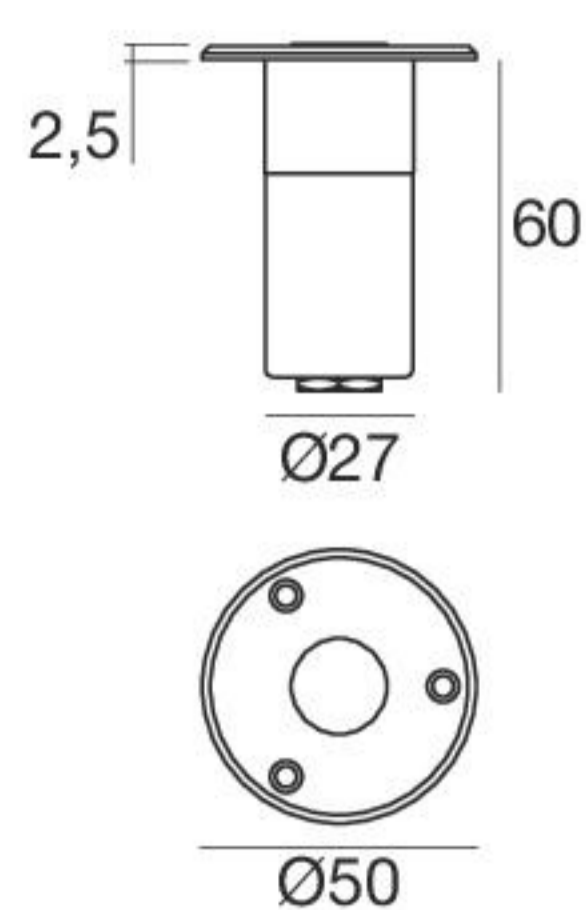

Admiral_I | Underwater luminaires | powerLED 2 W 630 mA

RTG 93114W30

CRI 80

Steel 93114	3000 K	233 lm	W	Narrow Spot	08
	4000 K	249 lm	N	Spot	15
				Medium Flood	30
				Flood	60
				Wide Flood	12
				General	00

Electronics

89420 ON/OFF 1 - 2 art.	99179 ON/OFF 3 - 6 art.	99186 ON/OFF 6 - 12 art.

Admiral_I | Underwater luminaires | 24 V | powerLEDs 6 W

CRI 80

Steel 97631	3000 K	699 lm	W	Spot	15
	4000 K	747 lm	N	Medium Flood	30
				Flood	60
				Wide Flood	12

Electronics

89179 ON/OFF 1 - 2 art.	89359 ON/OFF 1 - 4 art.	99331 ON/OFF 1 - 12 art.	99332 0/1-10V 1 - 12 art.	99722 DALI 1 - 10 art.

Admiral_I | Underwater luminaires | 24 V | powerLEDs 27 W

CRI 80

Steel 97638	3000 K	3582 lm	W	Spot	15
	4000 K	3834 lm	N	Medium Flood	30
				Flood	60
				Wide Flood	12