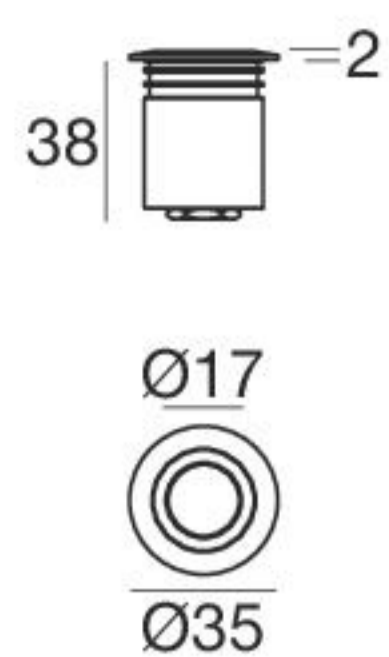

Sub_R | Underwater luminaires | powerLED 1.5 W 500 mA

RTG **97315W15**
97315W30
97315W60
97315W00
97315N30

CRI 80

Steel	97315	2700 K	187 lm	M	Spot	15
		3000 K	199 lm	W	Medium Flood	30
		4000 K	213 lm	N	Flood	60
					General	00

Electronics

89422
ON/OFF
1 - 2 art.

89423
ON/OFF
2 - 3 art.

99181
ON/OFF
3 - 6 art.

99185
ON/OFF
6 - 12 art.

Sub_Q | Underwater luminaires | powerLED 1.5 W 500 mA

CRI 80

Steel	97317	2700 K	187 lm	M	Spot	15
		3000 K	199 lm	W	Medium Flood	30
		4000 K	213 lm	N	Flood	60
					General	00