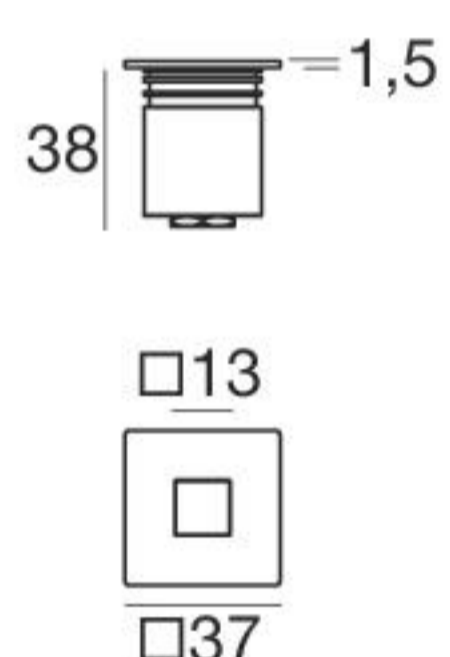

Sub_R | Underwater luminaires | powerLED 1.5 W 500 mA

RTG **97315W15**
97315W30
97315W60
97315W00
97315N30

CRI 80

Steel	97315	2700 K	187 lm	M	Spot	15
		3000 K	199 lm	W	Medium Flood	30
		4000 K	213 lm	N	Flood	60
					General	00

Electronics

89422
ON/OFF
1 - 2 art.

89423
ON/OFF
2 - 3 art.

99181
ON/OFF
3 - 6 art.

99185
ON/OFF
6 - 12 art.

Sub_Q | Underwater luminaires | powerLED 1.5 W 500 mA

CRI 80

Steel	97317	2700 K	187 lm	M	Spot	15
		3000 K	199 lm	W	Medium Flood	30
		4000 K	213 lm	N	Flood	60
					General	00