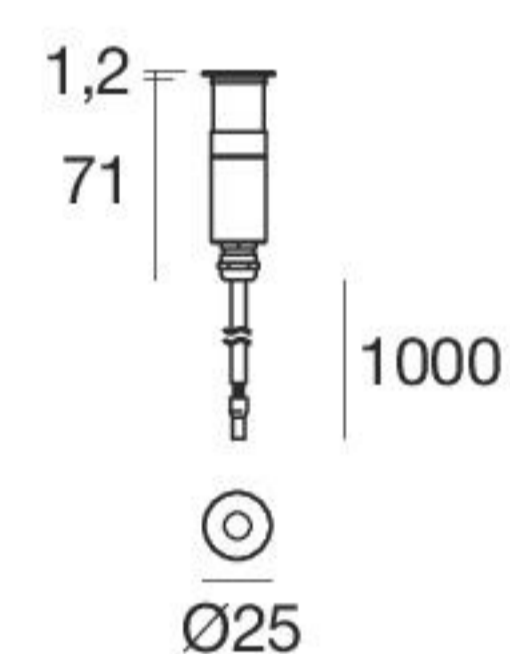

Suelo | Up-Light | 1 W powerLED

C.C. - 350 mA

Steel	80432	2700K	136 lm	M	Medium Flood	20
		3000K	145 lm	W	Medium Flood	35
		4000K	155 lm	N		

Electronics

89419	89421	99183
ON/OFF	ON/OFF	ON/OFF
1 - 2 art.	3 - 6 art.	6 - 12 art.

Suelo Pro | Up-Light | 1 W powerLED

C.C. - 350 mA

Steel	80433	2700K	136 lm	M	Medium Flood	20
		3000K	145 lm	W	Medium Flood	35
		4000K	155 lm	N		

Electronics

89419	89421	99183
ON/OFF	ON/OFF	ON/OFF
1 - 2 art.	3 - 6 art.	6 - 12 art.

C.V. - 24 V

Steel	80434	2700K	136 lm	M	Medium Flood	20
		3000K	145 lm	W	Medium Flood	35
		4000K	155 lm	N		

Electronics

89488	89179	89359	99332	99722
ON/OFF	ON/OFF	ON/OFF	0/1-10V	DALI
1 - 14 art.	1 - 24 art.	1 - 48 art.	1 - 150 art.	1 - 120 art.