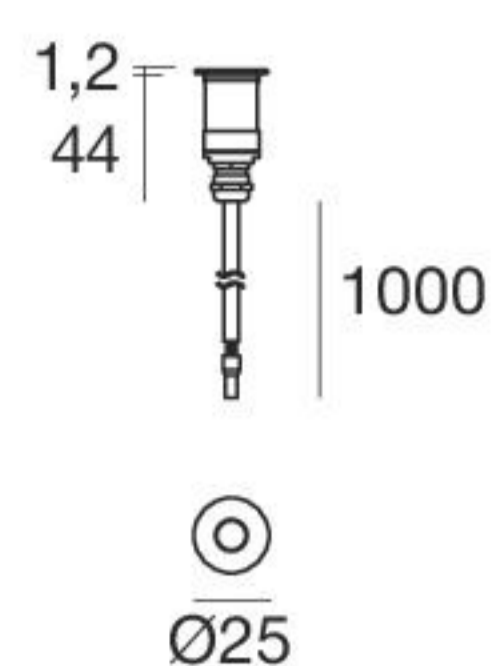

Suelo | Up-Light | 1 W powerLED

C.C. - 350 mA

Steel	80432	2700K	136 lm	M	Medium Flood	20
		3000K	145 lm	W	Medium Flood	35
		4000K	155 lm	N		

Electronics

89419	89421	99183
ON/OFF	ON/OFF	ON/OFF
1 - 2 art.	3 - 6 art.	6 - 12 art.

Suelo Pro | Up-Light | 1 W powerLED

C.C. - 350 mA

Steel	80433	2700K	136 lm	M	Medium Flood	20
		3000K	145 lm	W	Medium Flood	35
		4000K	155 lm	N		

Electronics

89419	89421	99183
ON/OFF	ON/OFF	ON/OFF
1 - 2 art.	3 - 6 art.	6 - 12 art.

C.V. - 24 V

Steel	80434	2700K	136 lm	M	Medium Flood	20
		3000K	145 lm	W	Medium Flood	35
		4000K	155 lm	N		

Electronics

89488	89179	89359	99332	99722
ON/OFF	ON/OFF	ON/OFF	0/1-10V	DALI
1 - 14 art.	1 - 24 art.	1 - 48 art.	1 - 150 art.	1 - 120 art.