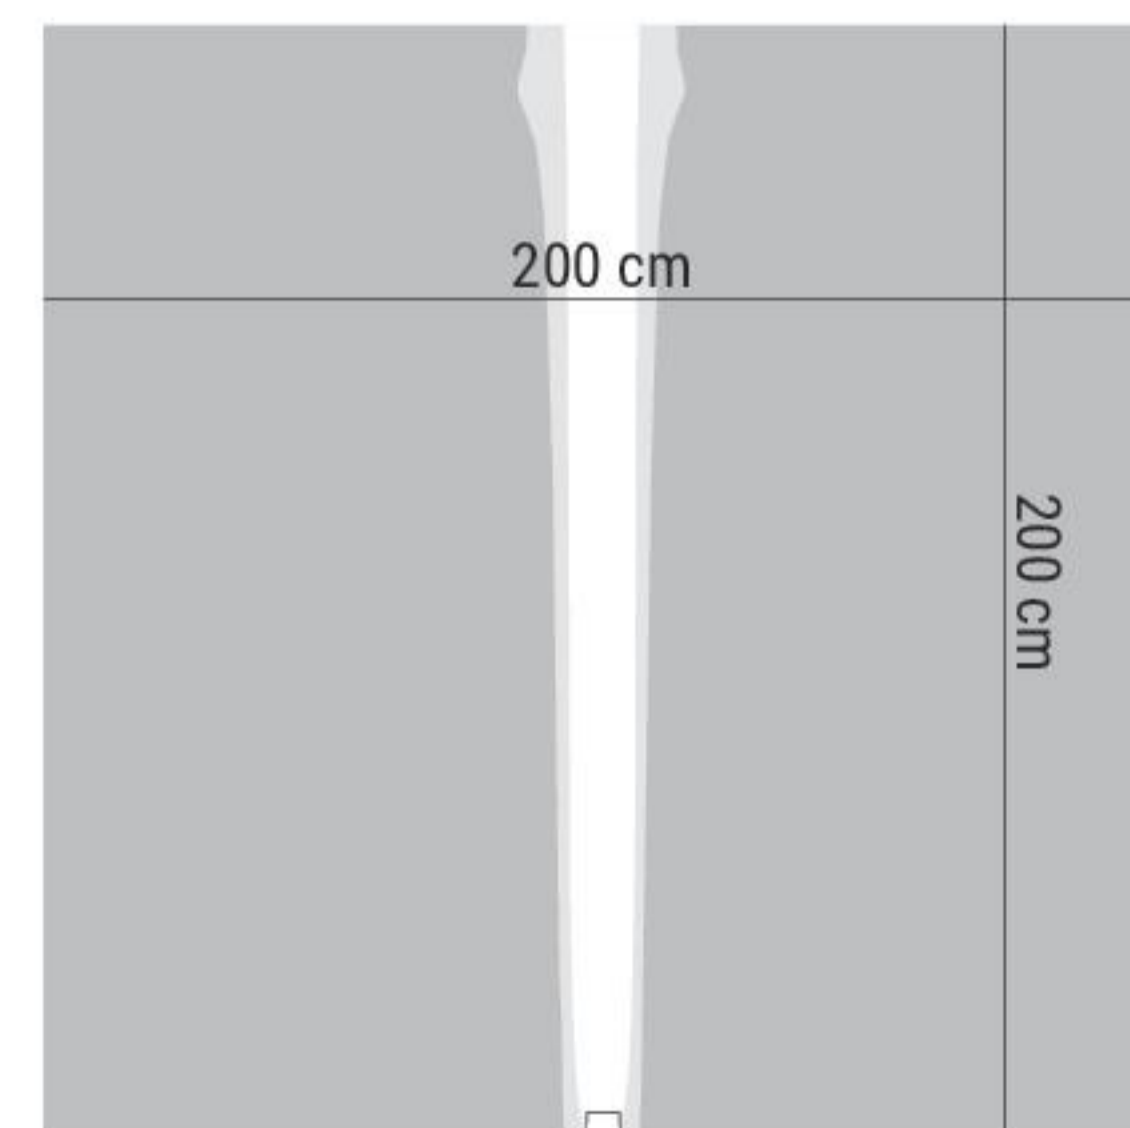

Arcada\_X | Arc light | 190-250 V | powerLED 5 W AC

CRI 80

White	<b>93850</b>	2700 K	490 lm	<b>M</b>	Wide Flood	<b>18</b>
Black	<b>92380</b>	3000 K	490 lm	<b>W</b>		
Grey	<b>93851</b>	4000 K	529 lm	<b>N</b>		

Arcada\_X RGBW | Arc light | powerLED | 4 W 350 mA x Ch.

CRI 80

White	<b>95331</b>	RGBW natural white	<b>Q</b>	Wide Flood	<b>18</b>
Black	<b>95332</b>	RGBW warm white	<b>V</b>		
Grey	<b>95333</b>				

Electronics

RF driver CC	DMX driver CC	DMX controllers	driver CV 24V/48V	switching CV 24V/48V
▶ 970	▶ 977	▶ 995	▶ 981-982	▶ 986-989

93850N18

Photometric curve

Light beam

100 LUX

500 LUX

Floor plan