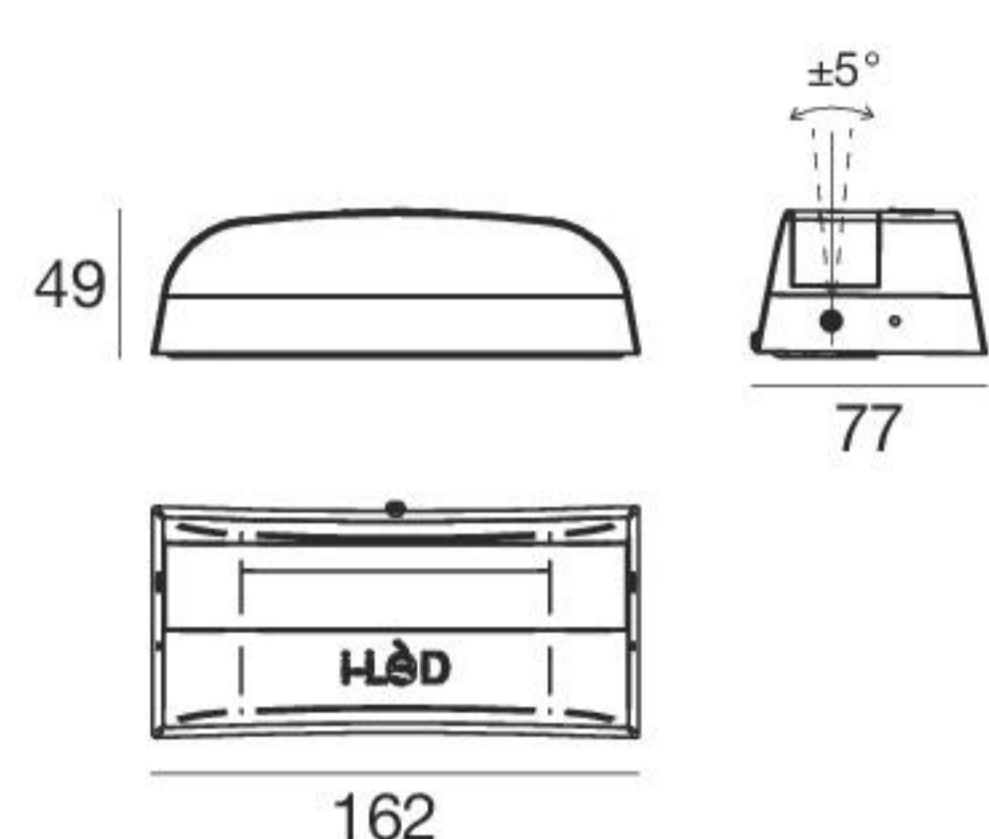

Arcada | Arc light | 190-250 V | powerLED 4,5 W AC

CRI 80

White	95454	2700 K	544 lm	M	Wide Flood	18
Black	95612	3000 K	580 lm	W		
Grey	95619	4000 K	620 lm	N		

Arcada | Arc light | powerLED 8 W 630 mA

CRI 80

White	95458	2700 K	876 lm	M	Wide Flood	18
Black	95616	3000 K	932 lm	W		
Grey	95623	4000 K	996 lm	N		

Electronics

Arcada | Arc light | powerLED 8 W 220 mA x Ch.

CRI 80

White	95749	RGB	Z	Wide Flood	18
Black	95750				
Grey	95751				