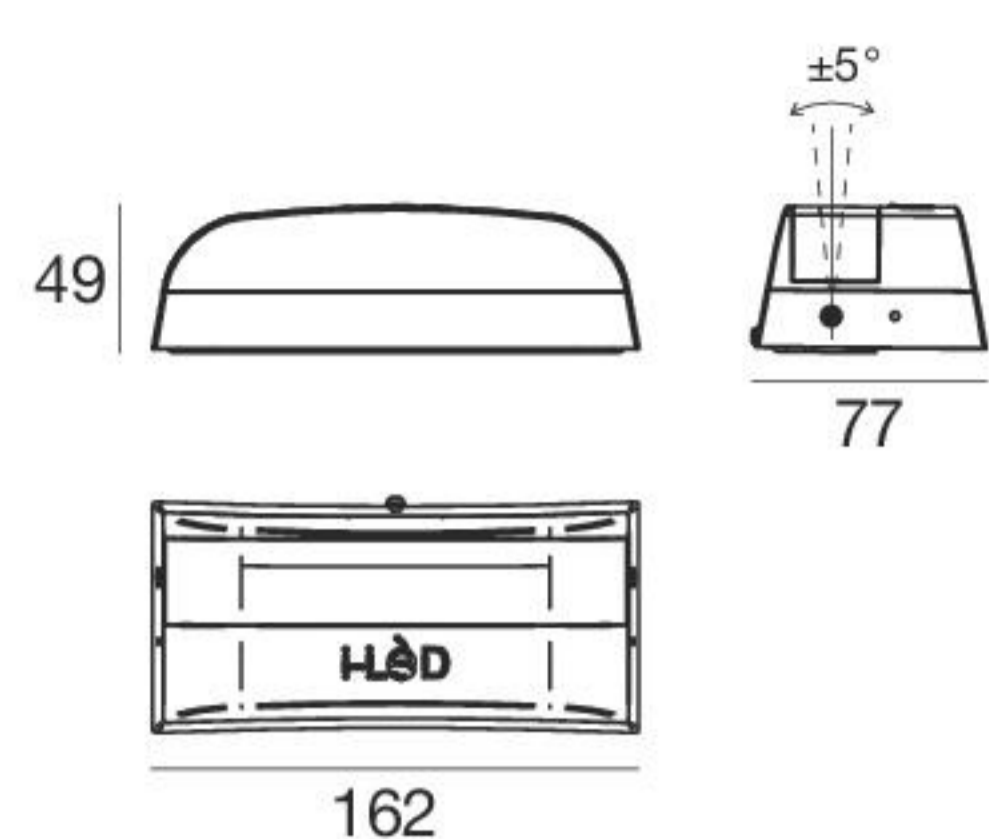

Arcada | Arc light | 190-250 V | powerLED 4,5 W AC

CRI 80

White	95454	2700 K	544 lm	M	Wide Flood	18
Black	95612	3000 K	580 lm	W		
Grey	95619	4000 K	620 lm	N		

Arcada | Arc light | powerLED 8 W 630 mA

CRI 80

White	95458	2700 K	876 lm	M	Wide Flood	18
Black	95616	3000 K	932 lm	W		
Grey	95623	4000 K	996 lm	N		

Electronics

Arcada | Arc light | powerLED 8 W 220 mA x Ch.

CRI 80

White	95749	RGB	Z	Wide Flood	18
Black	95750				
Grey	95751				