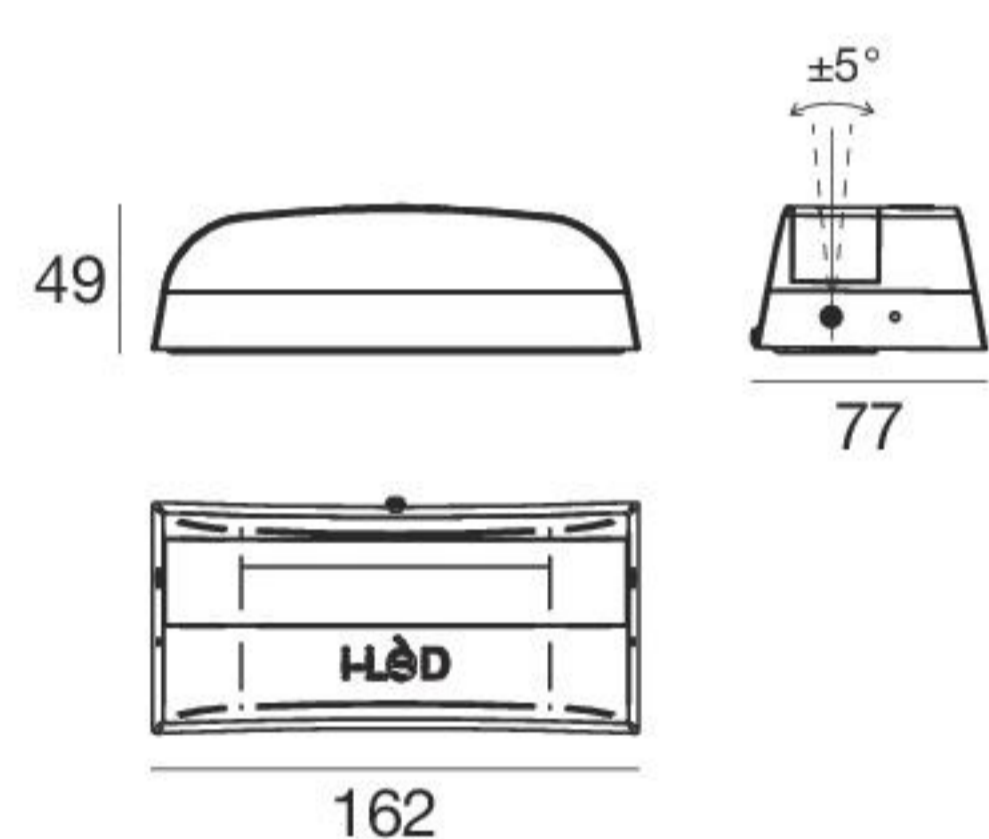

Arcada | Arc light | 190-250 V | powerLED 4,5 W AC

CRI 80

White	95454	2700 K	544 lm	M	Wide Flood	18
Black	95612	3000 K	580 lm	W		
Grey	95619	4000 K	620 lm	N		

Arcada | Arc light | powerLED 8 W 630 mA

CRI 80

White	95458	2700 K	876 lm	M	Wide Flood	18
Black	95616	3000 K	932 lm	W		
Grey	95623	4000 K	996 lm	N		

Electronics

Arcada | Arc light | powerLED 8 W 220 mA x Ch.

CRI 80

White	95749	RGB	Z	Wide Flood	18
Black	95750				
Grey	95751				