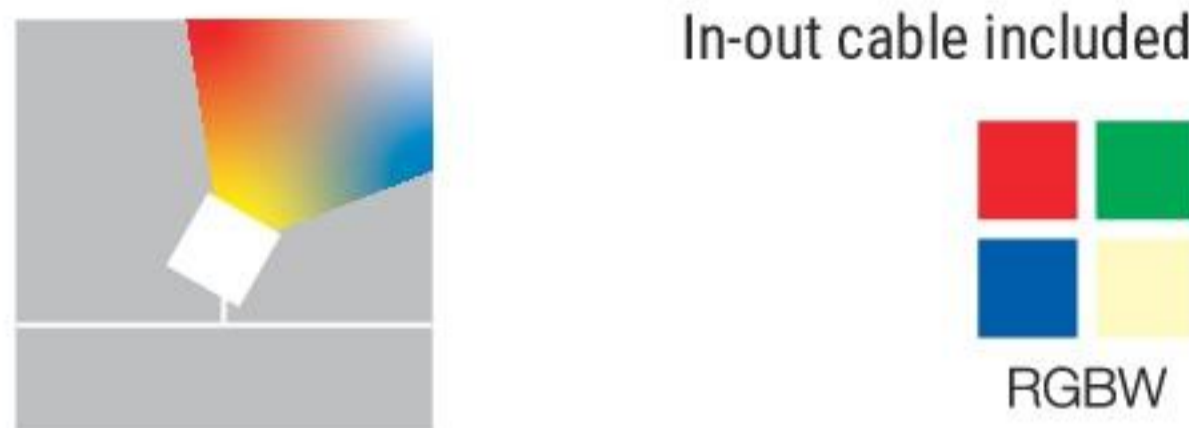

Prolamp RGBW small | Accent lighting | 48 V | 8 x powerLEDs 59 W DC

CRI 80

Black 81949

RGBW natural white	Q	Narrow Spot	6
RGBW warm white	V	Spot	15
		Medium Flood	30
		Elliptic	25

Electronics

switching CV 48V 986-989	99385 DMX/RDM address	Splitter ALLinONE Start & Contiuity 1008	98986 DMX LINE Clouser 120 Ohm	DMX controllers 995
-----------------------------	---------------------------------	------------------------------------------------	---------------------------------------------	------------------------