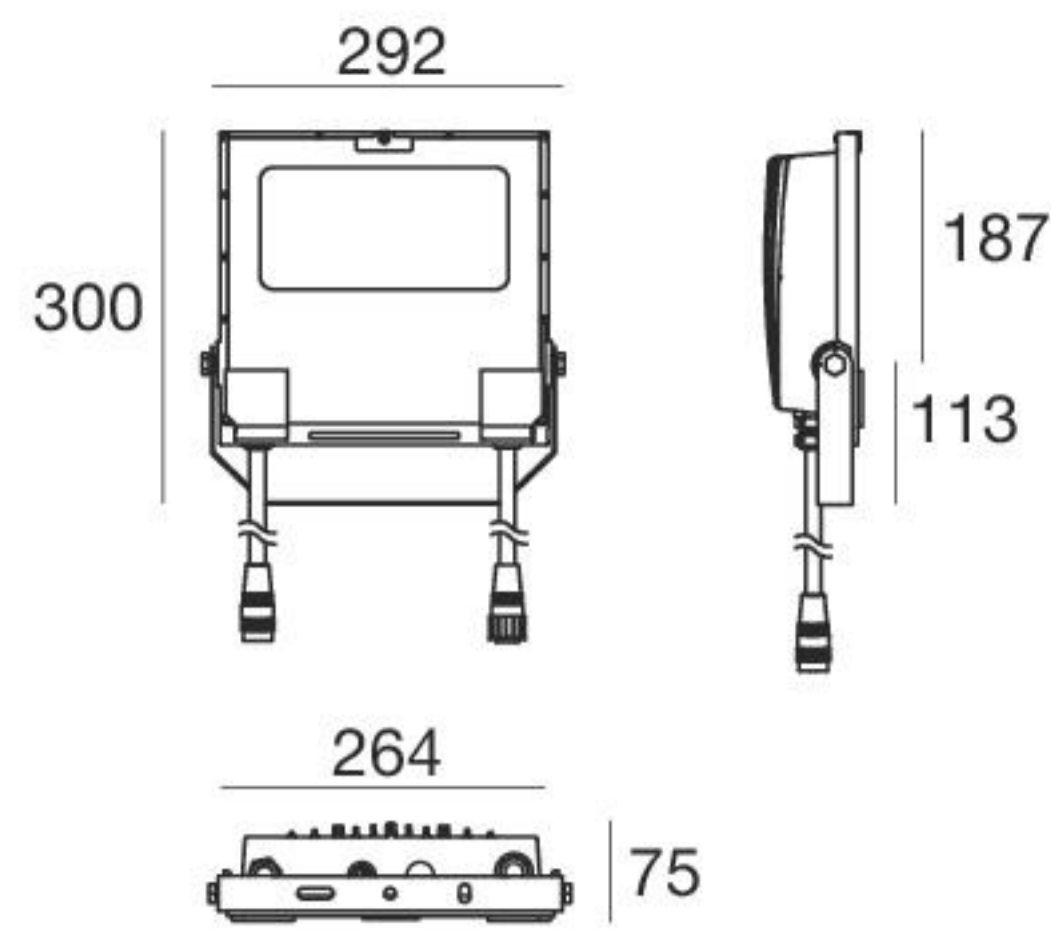

Prolamp RGBW small | Accent lighting | 48 V | 8 x powerLEDs 59 W DC

CRI 80

Black 81949

RGBW natural white	Q	Narrow Spot	6
RGBW warm white	V	Spot	15
		Medium Flood	30
		Elliptic	25

Electronics

switching CV 48V 986-989	99385 DMX/RDM address	Splitter ALLinONE Start & Contiuity 1008	98986 DMX LINE Clouser 120 Ohm	DMX controllers 995
-----------------------------	---------------------------------	------------------------------------------------	---------------------------------------------	------------------------