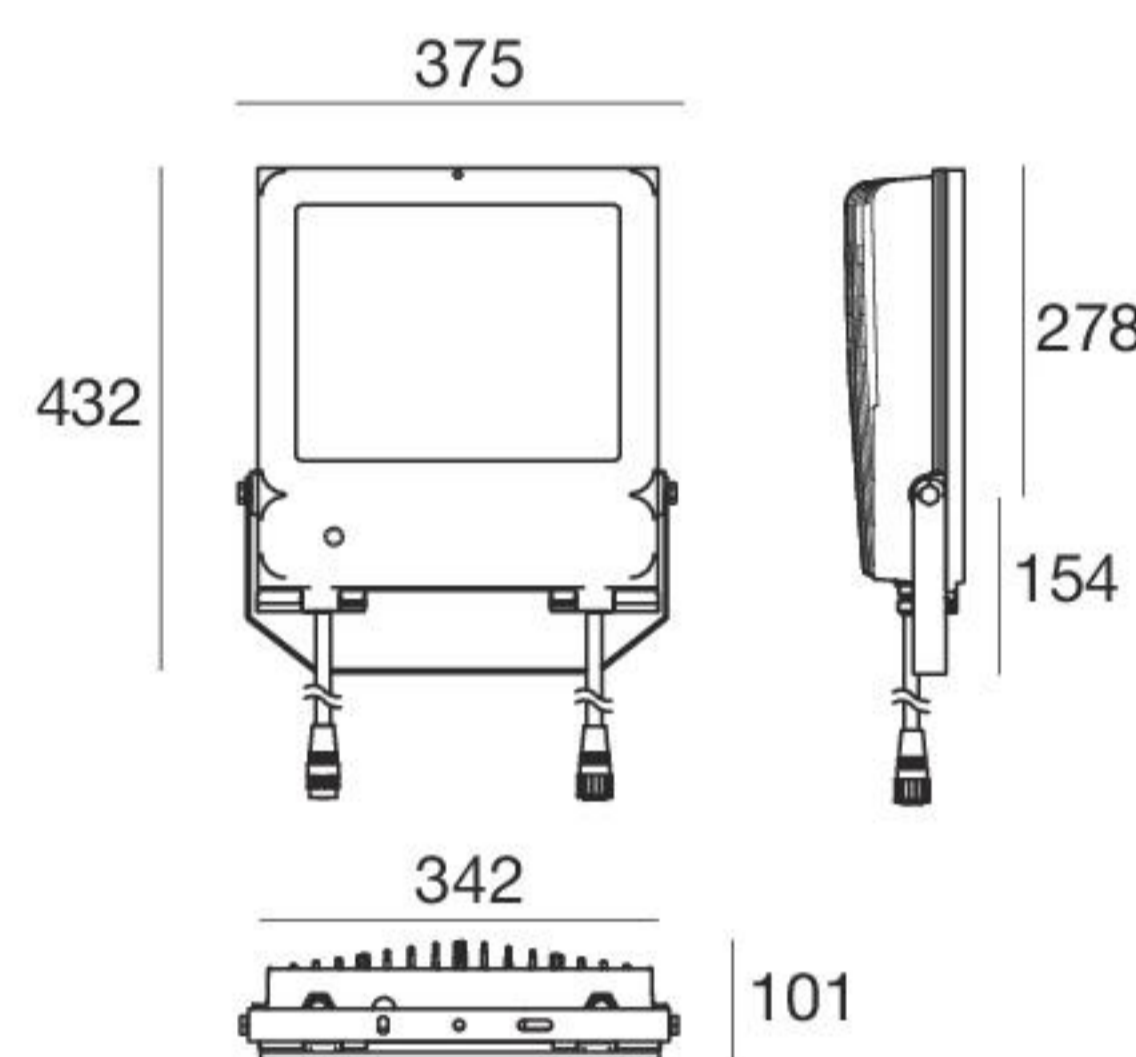

Prolamp RGBW medium | Accent lighting | 220-240 V | 18 x powerLEDs 133 W DC - 150 W AC

CRI 80

Black 81950

RGBW natural white	Q	Narrow Spot	6
RGBW warm white	V	Spot	15
		Medium Flood	30
		Elliptic	25

Electronics

DMX controllers 995	99385 DMX/RDM address	Splitter ALLinONE Start & Contiuity 1008	98986 DMX LINE Clouser 120 Ohm