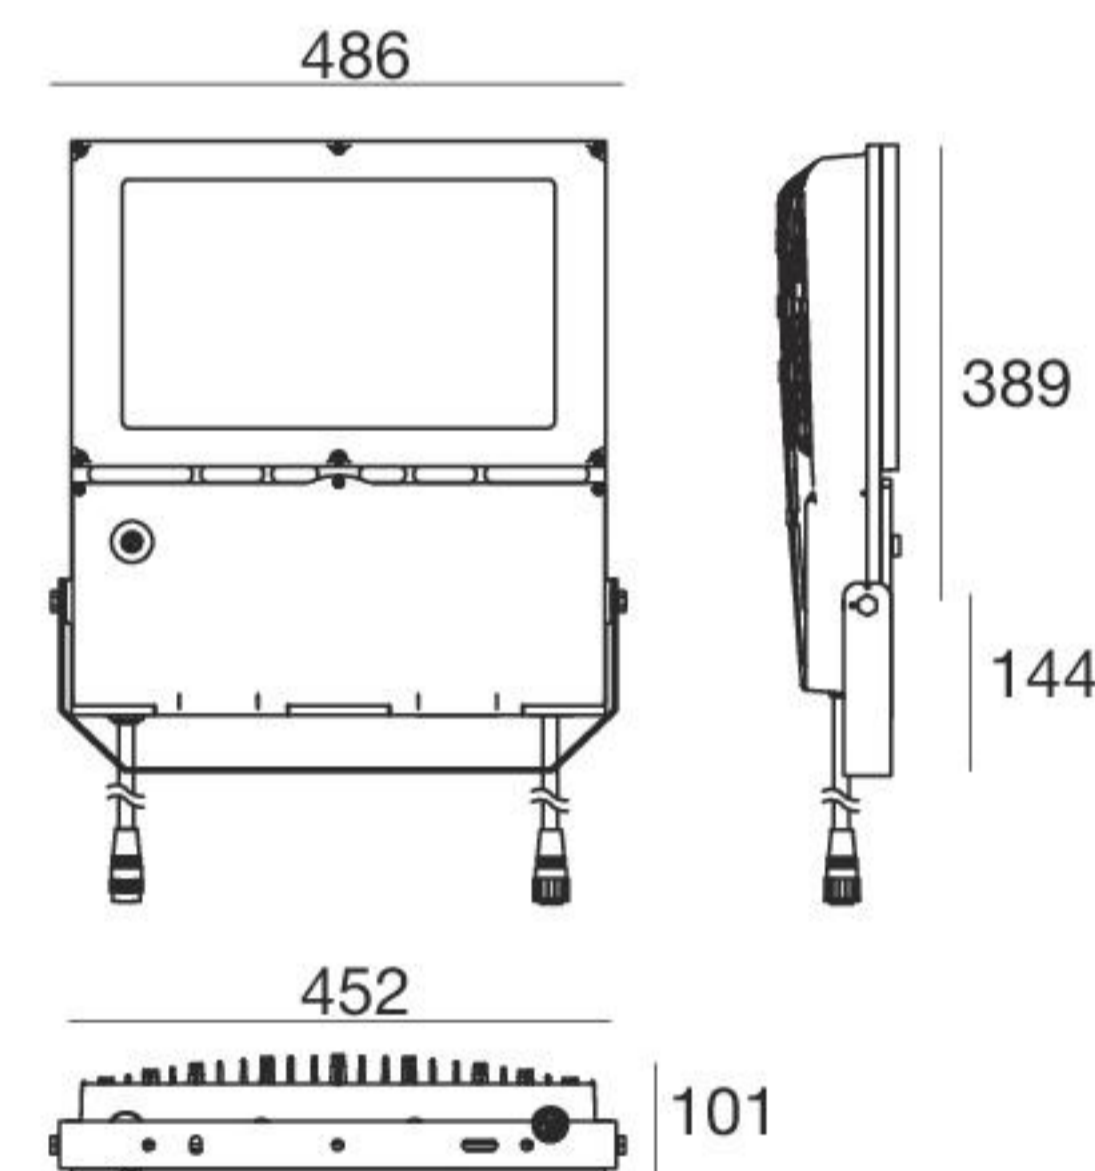

Prolamp RGBW big | Accent lighting | 220-240 V | 18 x powerLEDs 174 W DC - 190 W AC

CRI 80

Black 81951

RGBW natural white	Q	Narrow Spot	6
RGBW warm white	V	Spot	15
		Medium Flood	30
		Elliptic	25

Electronics

DMX controllers 995	99385 DMX/RDM address	Splitter ALLinONE Start & Contiuity 1008	98986 DMX LINE Clouser 120 Ohm

Cables

98660 1 m cable all in one power + signal F 6 pin shield	98661 5 m cable all in one power + signal F 6 pin shield	98662 1 m extension all in one power + signal M+F 6 pin shield	98663 5 m extension all in one power + signal M+F 6 pin shield

Accessories

On request
Directional flaps -
shaper