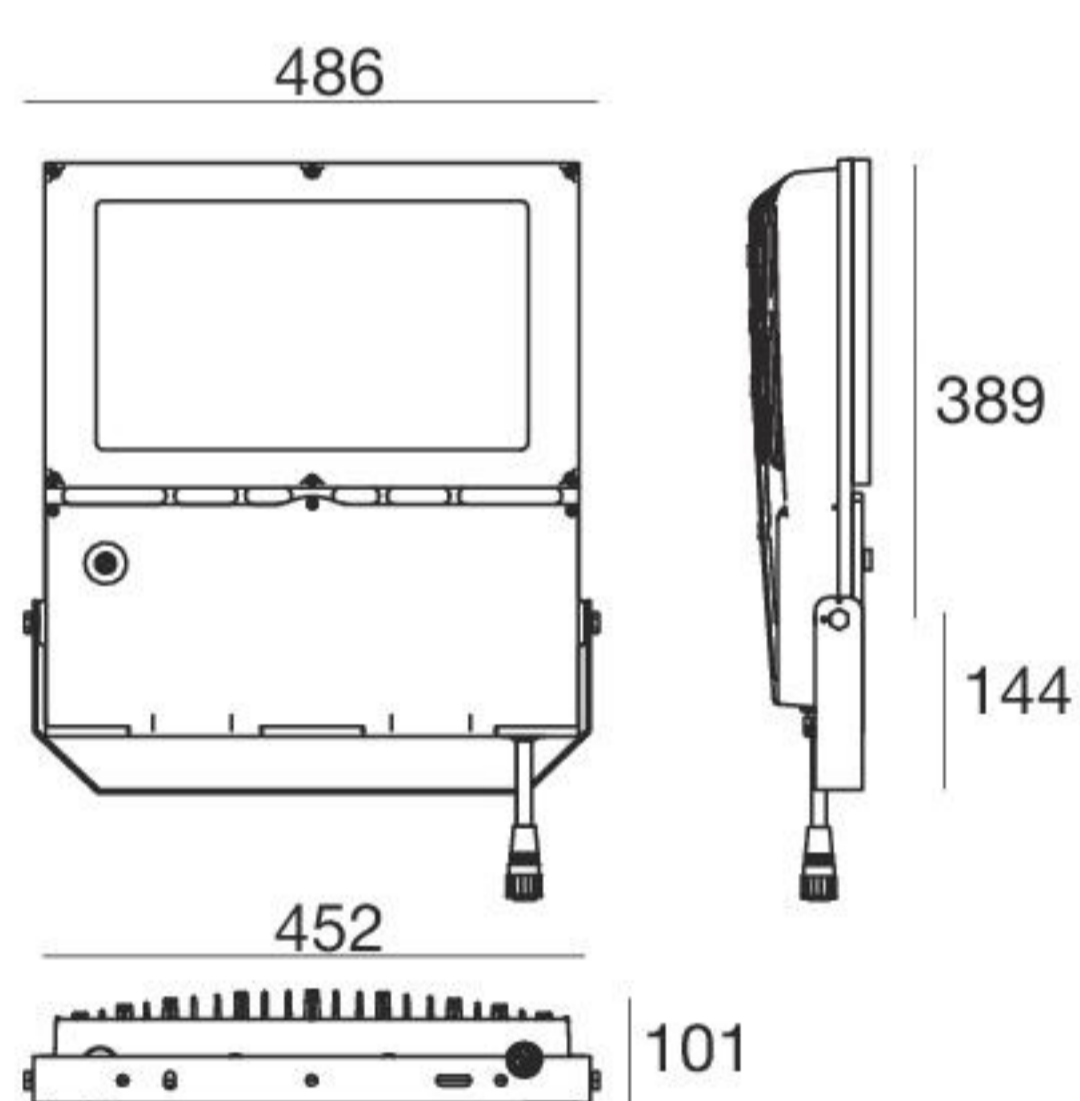

Prolamp big | Accent lighting | 220-240 V | 24 x powerLEDs 174 W DC - 190 W AC

CRI 80

Black 81948

3000K	19419 lm	W	Narrow Spot	6
4000K	20964 lm	N	Spot	15
			Medium Flood	30
			Elliptic	25

In-out cable included

Cables

99057	98437	98149
2 m cable F 3 pin	5 m extension M+F 3 pin	10 m extension M+F 3 pin

Accessories

On request
Directional flaps -
shaper

TCS valve and AquaStop