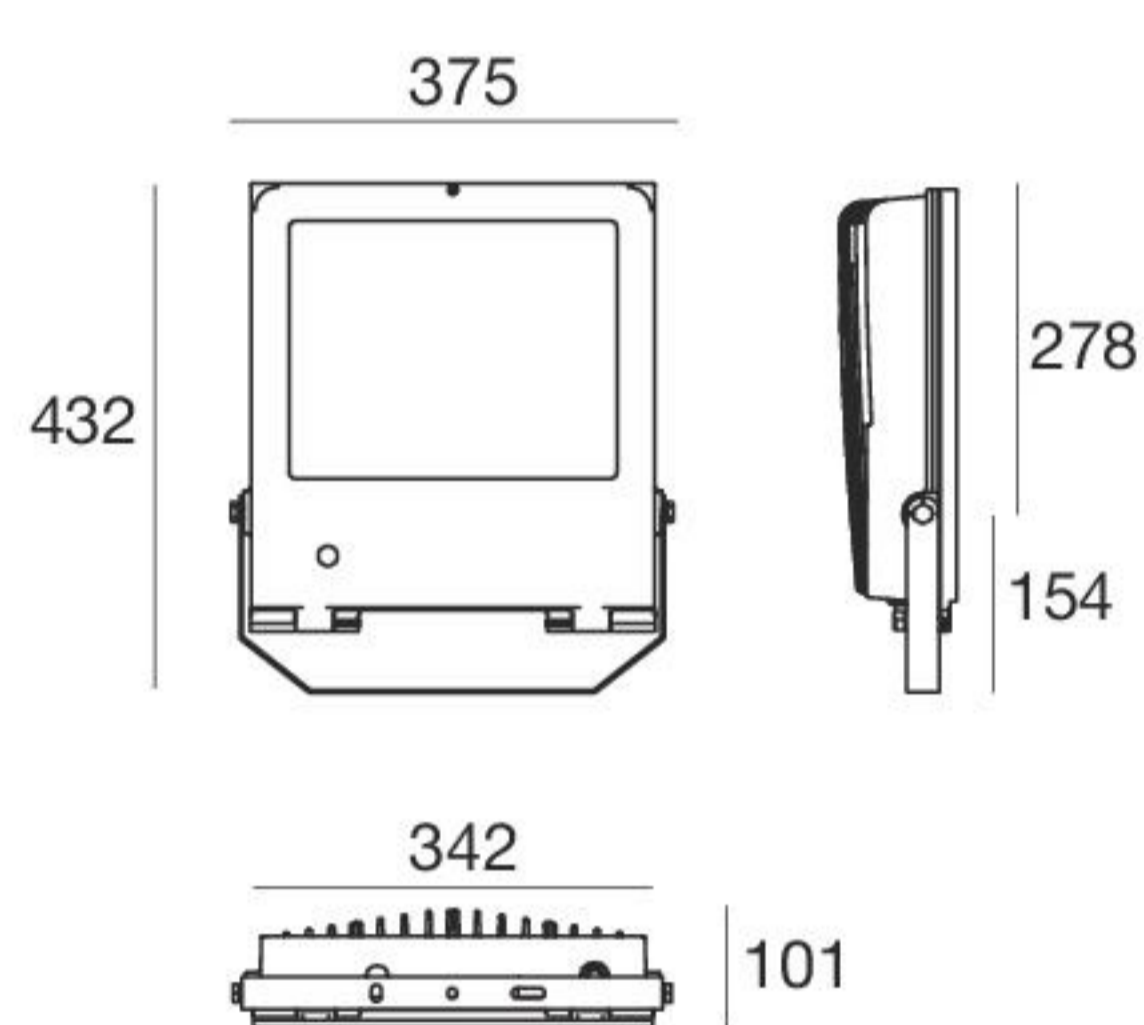

Prolamp medium | Accent lighting | 220-240 V | 18 x powerLEDs 133 W DC - 150 W AC