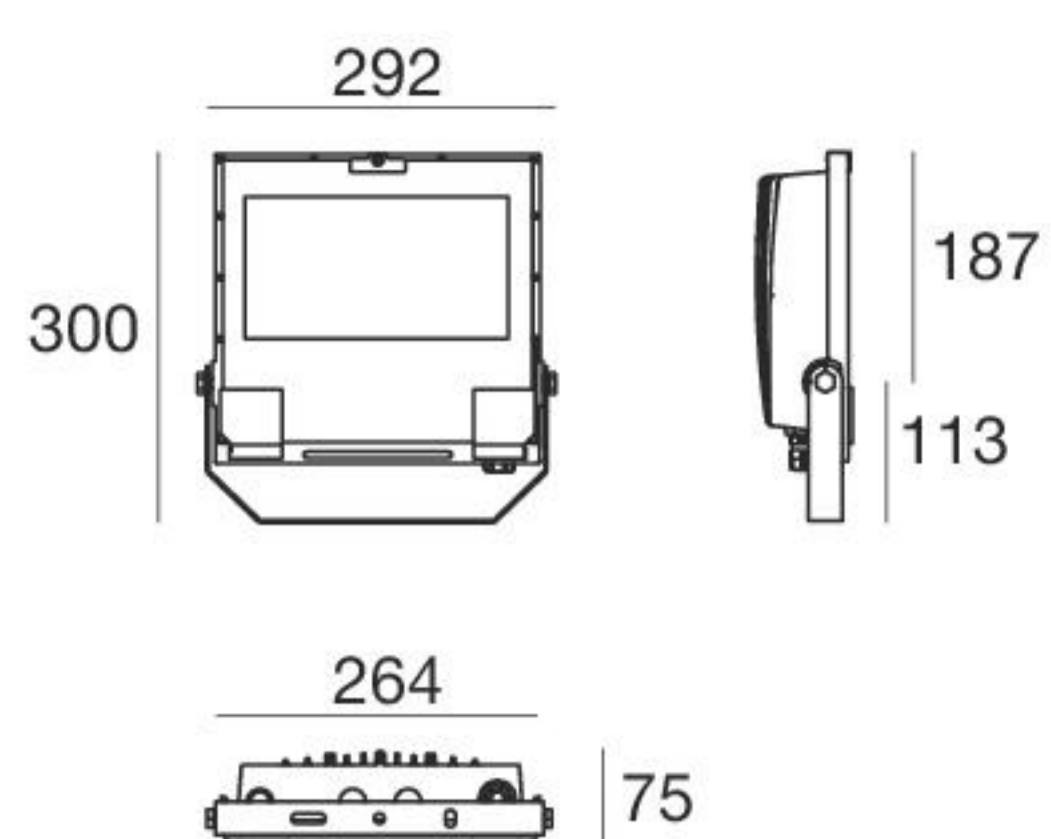

Prolamp small | Accent lighting | 220-240 V | 8 x powerLEDs 59 W DC - 64 W AC