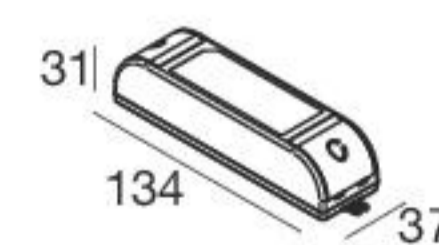

Electronics

99740
ON/OFF
1 art.