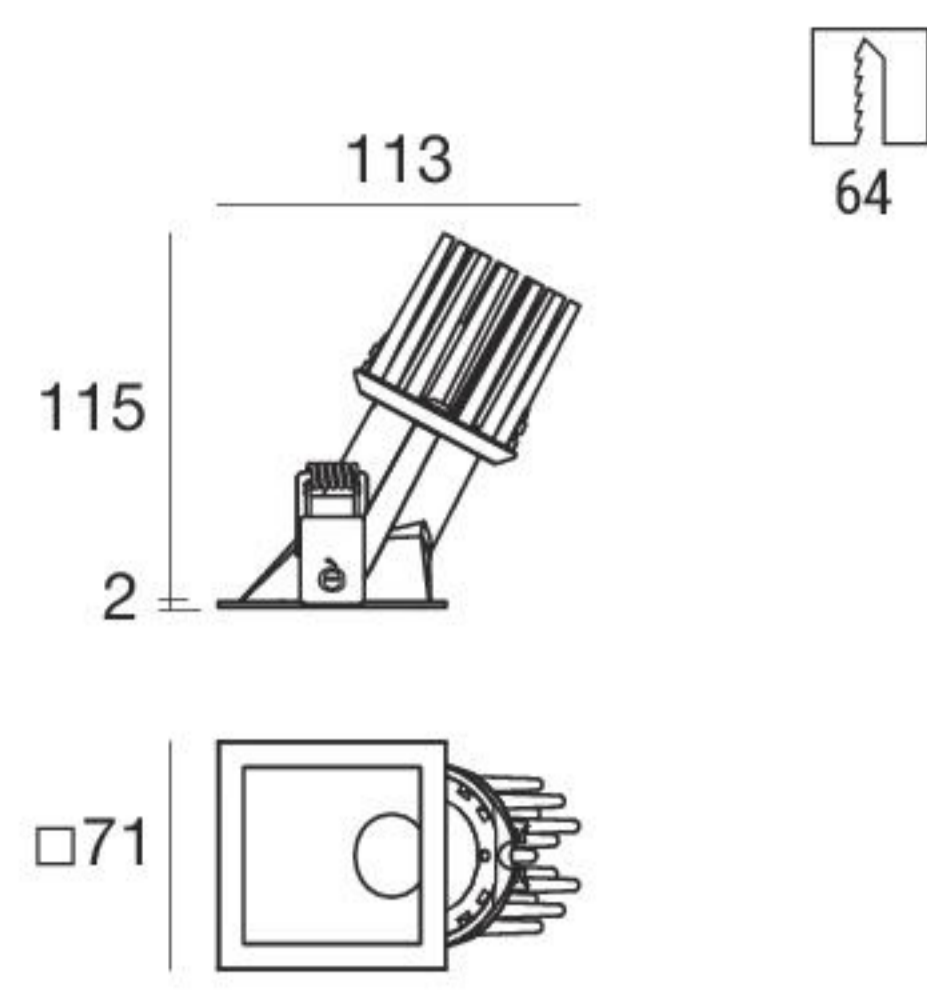

Warp_QY | Downlight | powerLED 10 W 800 mA

Balance - CRI 92

White	90854	2700 K	960 lm	M	Spot	15
Black	90855	3000 K	1034 lm	W	Medium Flood	30
		4000 K	1108 lm	N	Flood	60

White	90858
Black	90859

Efficiency - CRI 80

White	90852	2700 K	1108 lm	M	Spot	15
Black	90853	3000 K	1194 lm	W	Medium Flood	30
		4000 K	1280 lm	N	Flood	60

White	90856
Black	90857

Electronics

99735
ON/OFF
1 art.

99733
0/1-10V
1 art.

99731
DALI
1 art.

Warp_QY | Downlight | arrayLED 15 W 400 mA

White	90872
Black	90873

Electronics

99740
ON/OFF
1 art.

99739
0/1-10V
1 art.

99738
DALI
1 art.