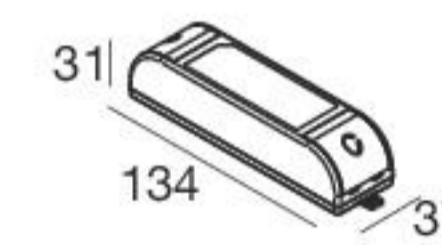

Warp_QY | Downlight | powerLED 10 W 800 mA

Balance - CRI 92

White	90854	2700 K	960 lm	M	Spot	15
Black	90855	3000 K	1034 lm	W	Medium Flood	30
		4000 K	1108 lm	N	Flood	60

White	90858
Black	90859

Efficiency - CRI 80

White	90852	2700 K	1108 lm	M	Spot	15
Black	90853	3000 K	1194 lm	W	Medium Flood	30
		4000 K	1280 lm	N	Flood	60

White	90856
Black	90857

Electronics

99735
ON/OFF
1 art.

99733
0/1-10V
1 art.

99731
DALI
1 art.

Warp_QY | Downlight | arrayLED 15 W 400 mA