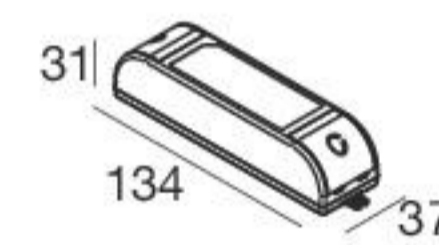

Electronics

99735
ON/OFF
1 art.