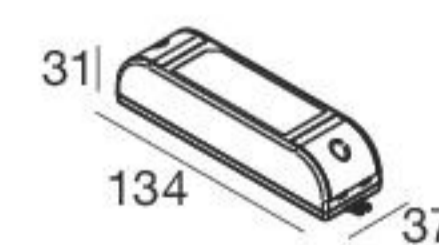

99739
0/1-10V
1 art.