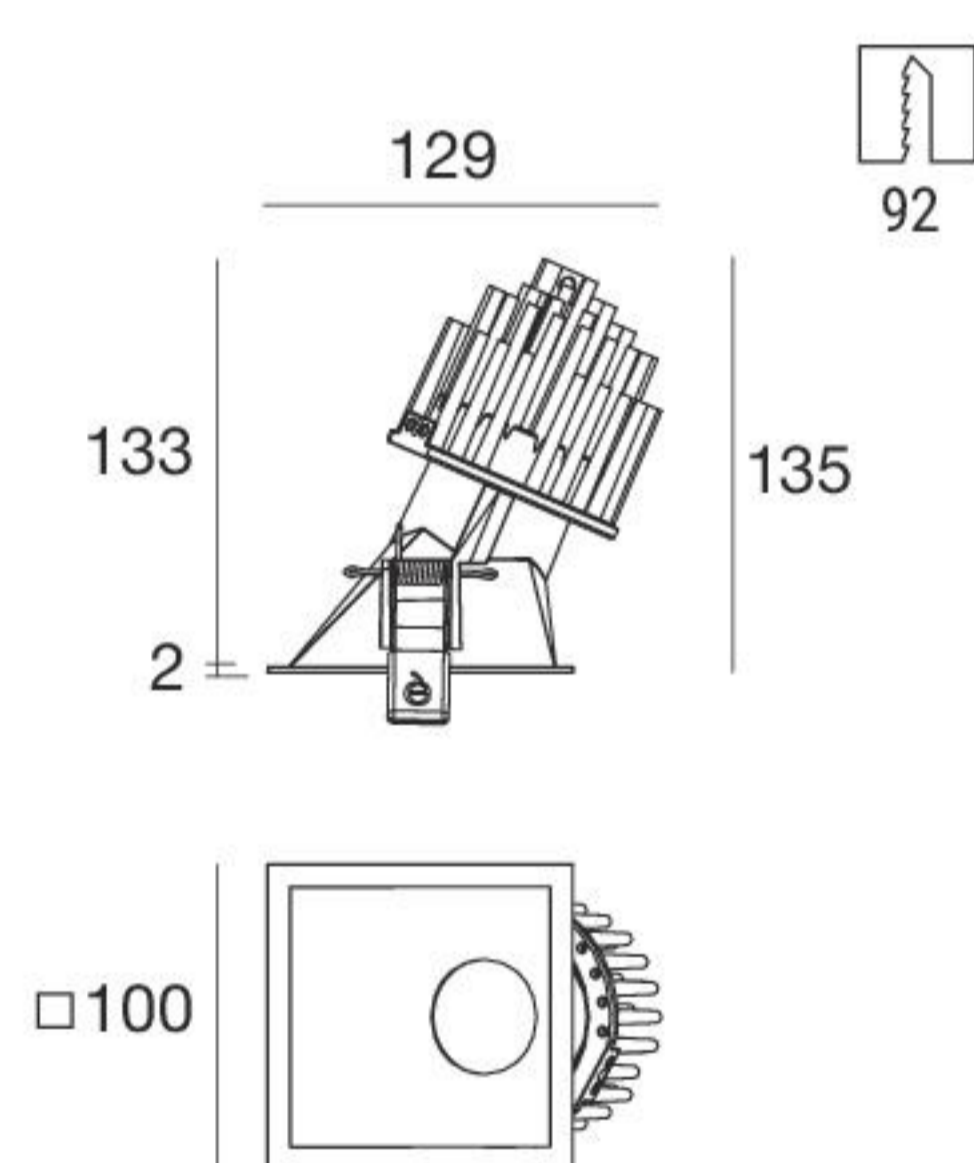

White	90852	2700 K	1108 lm	M	Spot	15
Black	90853	3000 K	1194 lm	W	Medium Flood	30
		4000 K	1280 lm	N	Flood	60

White	90856
Black	90857

Electronics

99735
ON/OFF
1 art.

99733
0/1-10V
1 art.

99731
DALI
1 art.

Warp_QY | Downlight | arrayLED 15 W 400 mA