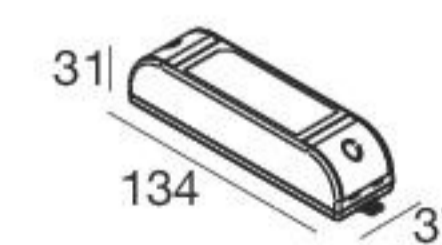

White	90872
Black	90873

Electronics

99740
ON/OFF
1 art.

99739
0/1-10V
1 art.

99738
DALI
1 art.