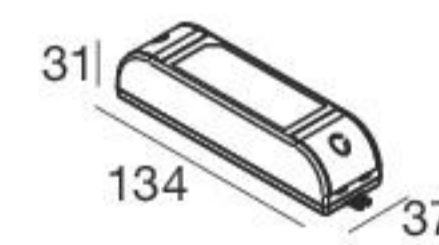

Warp_QY | Downlight | powerLED 10 W 800 mA

Balance - CRI 92

White	90854	2700 K	960 lm	M	Spot	15
Black	90855	3000 K	1034 lm	W	Medium Flood	30
		4000 K	1108 lm	N	Flood	60

White	90858
Black	90859

Efficiency - CRI 80

White	90852	2700 K	1108 lm	M	Spot	15
Black	90853	3000 K	1194 lm	W	Medium Flood	30
		4000 K	1280 lm	N	Flood	60

White	90856
Black	90857

Electronics

99735
ON/OFF
1 art.

99733
0/1-10V
1 art.

99731
DALI
1 art.

Warp_QY | Downlight | arrayLED 15 W 400 mA

Balance - CRI 92

White	90870	2700 K	1568 lm	M	Spot	15
Black	90871	3000 K	1677 lm	W	Medium Flood	30
		4000 K	1804 lm	N	Flood	60

White	90874
Black	90875

Efficiency - CRI 80

White	90868	2700 K	1932 lm	M	Spot	15
Black	90869	3000 K	1932 lm	W	Medium Flood	30
		4000 K	2078 lm	N	Flood	60