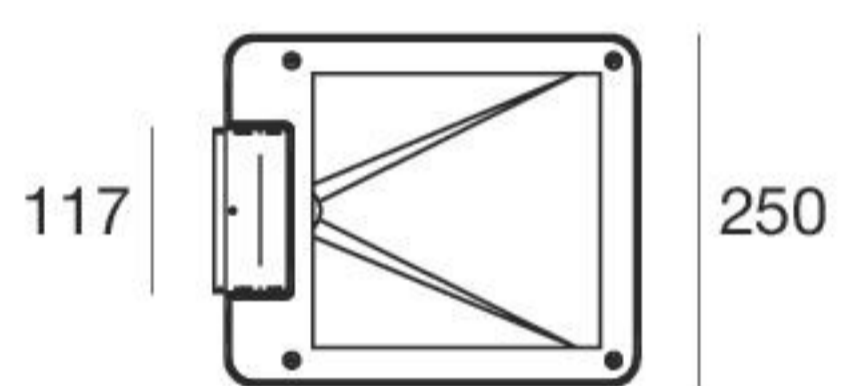

Vuelta | Outdoor spotlights | 220-240 V | arrayLED 30 W DC - 32 W AC

CRI 80

| | | | | | | |
|---------|--------------|-------|---------|----------|------------|-----------|
| Grey | 64528 | 3000K | 4171 lm | W | Wide Flood | 12 |
| BK Grey | 64529 | 4000K | 4486 lm | N | | |

Vuelta_Y | Outdoor spotlights | Pole-top | 220-240 V | arrayLED 30 W DC - 32 W AC

CRI 80

| | | | | | | |
|---------|--------------|-------|---------|----------|------------|-----------|
| Grey | 64530 | 3000K | 4171 lm | W | Asymmetric | 07 |
| BK Grey | 64531 | 4000K | 4486 lm | N | | |