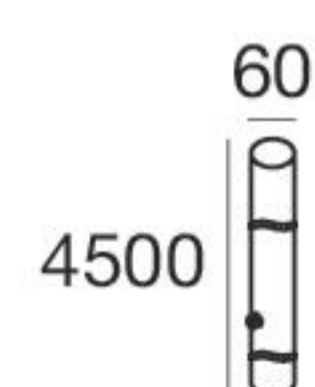

Vuelta | Outdoor spotlights | 220-240 V | arrayLED 30 W DC - 32 W AC

CRI 80

| | | | | | | |
|---------|--------------|-------|---------|----------|------------|-----------|
| Grey | 64528 | 3000K | 4171 lm | W | Wide Flood | 12 |
| BK Grey | 64529 | 4000K | 4486 lm | N | | |

Vuelta_Y | Outdoor spotlights | Pole-top | 220-240 V | arrayLED 30 W DC - 32 W AC

CRI 80

| | | | | | | |
|---------|--------------|-------|---------|----------|------------|-----------|
| Grey | 64530 | 3000K | 4171 lm | W | Asymmetric | 07 |
| BK Grey | 64531 | 4000K | 4486 lm | N | | |

* Accessories

Pole installation

Peg
Black **14931**

Angular bracket
Grey **64538**
BK Grey **64539**

Grid
Black **64534**

Pole
Grey **64536**
BK Grey **64537**

Pole kit
Grey **64532**
BK Grey **64533**