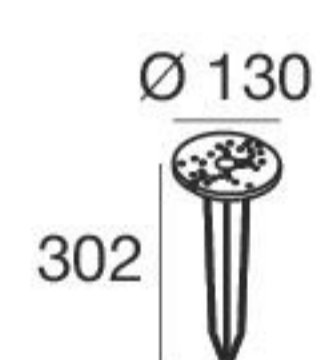

* Accessories

Pole installation

Peg
Black **14931**