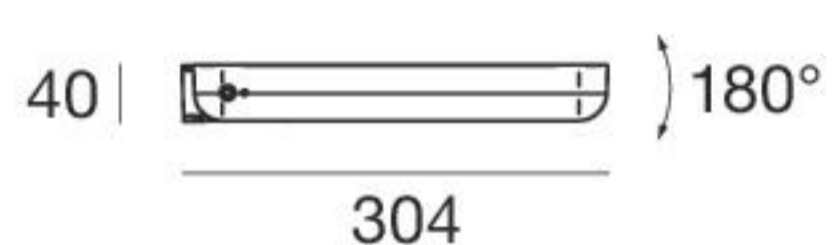

Vuelta | Outdoor spotlights | 220-240 V | arrayLED 30 W DC - 32 W AC

CRI 80

| | | | | | | |
|---------|--------------|-------|---------|----------|------------|-----------|
| Grey | 64528 | 3000K | 4171 lm | W | Wide Flood | 12 |
| BK Grey | 64529 | 4000K | 4486 lm | N | | |

Vuelta_Y | Outdoor spotlights | Pole-top | 220-240 V | arrayLED 30 W DC - 32 W AC

CRI 80

| | | | | | | |
|---------|--------------|-------|---------|----------|------------|-----------|
| Grey | 64530 | 3000K | 4171 lm | W | Asymmetric | 07 |
| BK Grey | 64531 | 4000K | 4486 lm | N | | |