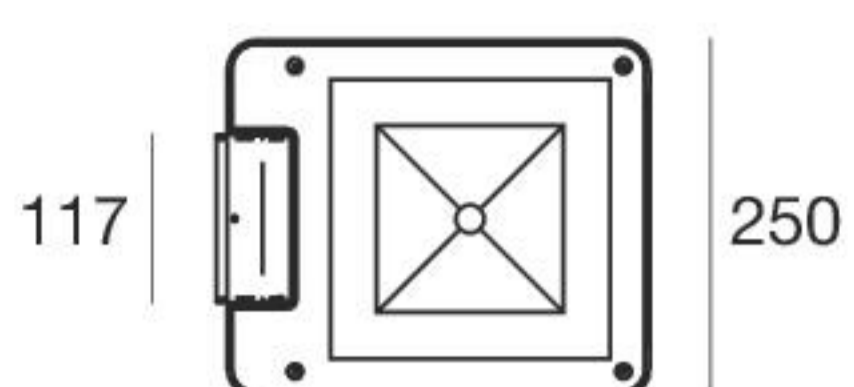

Vuelta | Outdoor spotlights | 220-240 V | arrayLED 30 W DC - 32 W AC

CRI 80

| | | | | | | |
|---------|--------------|-------|---------|----------|------------|-----------|
| Grey | 64528 | 3000K | 4171 lm | W | Wide Flood | 12 |
| BK Grey | 64529 | 4000K | 4486 lm | N | | |

Vuelta_Y | Outdoor spotlights | Pole-top | 220-240 V | arrayLED 30 W DC - 32 W AC

CRI 80

| | | | | | | |
|---------|--------------|-------|---------|----------|------------|-----------|
| Grey | 64530 | 3000K | 4171 lm | W | Asymmetric | 07 |
| BK Grey | 64531 | 4000K | 4486 lm | N | | |