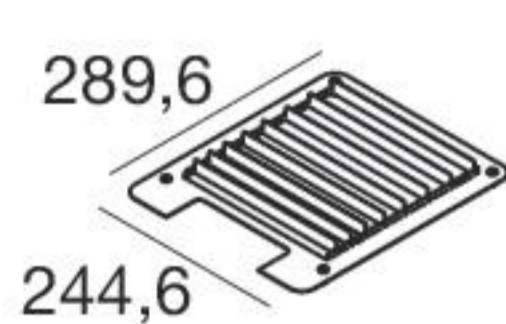

Vuelta_Y | Outdoor spotlights | Pole-top | 220-240 V | arrayLED 30 W DC - 32 W AC

CRI 80

| | | | | | | |
|---------|--------------|-------|---------|----------|------------|-----------|
| Grey | 64530 | 3000K | 4171 lm | W | Asymmetric | 07 |
| BK Grey | 64531 | 4000K | 4486 lm | N | | |

* Accessories

Pole installation

Peg
Black **14931**

Angular bracket
Grey **64538**
BK Grey **64539**

Grid
Black **64534**

Pole
Grey **64536**
BK Grey **64537**

Pole kit
Grey **64532**
BK Grey **64533**