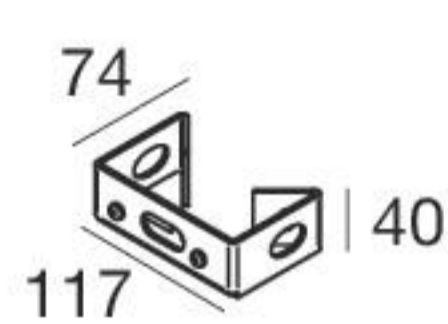

Vuelta | Outdoor spotlights | 220-240 V | arrayLED 30 W DC - 32 W AC

CRI 80

Grey	64528	3000K	4171 lm	W	Wide Flood	12
BK Grey	64529	4000K	4486 lm	N		

Vuelta_Y | Outdoor spotlights | Pole-top | 220-240 V | arrayLED 30 W DC - 32 W AC

CRI 80

Grey	64530	3000K	4171 lm	W	Asymmetric	07
BK Grey	64531	4000K	4486 lm	N		

* Accessories

Pole installation

Peg
Black **14931**

Grid
Black **64534**