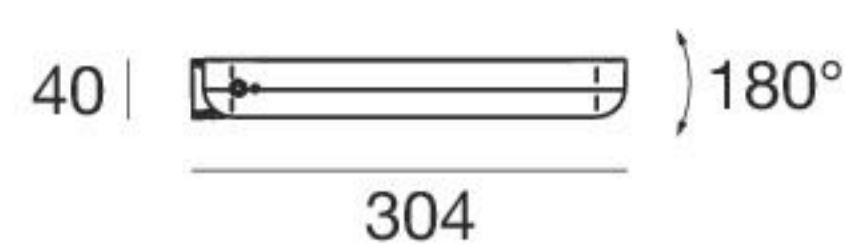

Vuelta | Outdoor spotlights | 220-240 V | arrayLED 30 W DC - 32 W AC

CRI 80

| | | | | | | |
|---------|--------------|-------|---------|----------|------------|-----------|
| Grey | 64528 | 3000K | 4171 lm | W | Wide Flood | 12 |
| BK Grey | 64529 | 4000K | 4486 lm | N | | |

Vuelta_Y | Outdoor spotlights | Pole-top | 220-240 V | arrayLED 30 W DC - 32 W AC

CRI 80

| | | | | | | |
|---------|--------------|-------|---------|----------|------------|-----------|
| Grey | 64530 | 3000K | 4171 lm | W | Asymmetric | 07 |
| BK Grey | 64531 | 4000K | 4486 lm | N | | |