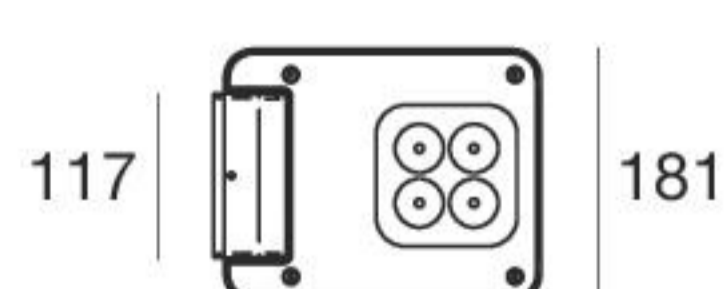

Vuelta | Outdoor spotlights | 100-264 V | arrayLED 13,5 W DC - 16 W AC

CRI 80

Grey	64520	3000K	1631 lm	W	Wide Flood	12
BK Grey	64521	4000K	1746 lm	N		

Vuelta_Y | Outdoor spotlights | 100-264 V | arrayLED 13,5 W DC - 16 W AC

CRI 80

Grey	64522	3000K	1631 lm	W	Asymmetric	07
BK Grey	64523	4000K	1746 lm	N		

Vuelta_X | Outdoor spotlights | 198-264 V | 4 x powerLEDs 4 W | 16 W DC - 18 W AC

CRI 80

Grey	64524	3000K	1980 lm	W	Spot	10
BK Grey	64525	4000K	2116 lm	N	Medium Flood	30