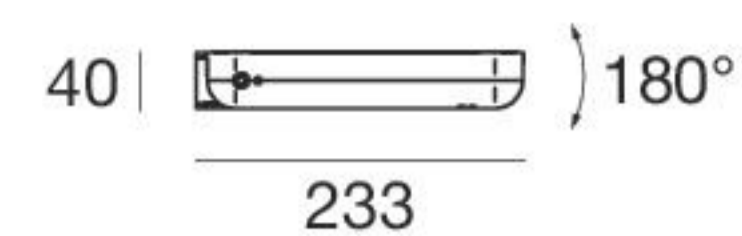

Vuelta | Outdoor spotlights | 100-264 V | arrayLED 13,5 W DC - 16 W AC

CRI 80

Grey	64520	3000K	1631 lm	W	Wide Flood	12
BK Grey	64521	4000K	1746 lm	N		

Vuelta_Y | Outdoor spotlights | 100-264 V | arrayLED 13,5 W DC - 16 W AC

CRI 80

Grey	64522	3000K	1631 lm	W	Asymmetric	07
BK Grey	64523	4000K	1746 lm	N		

Vuelta_X | Outdoor spotlights | 198-264 V | 4 x powerLEDs 4 W | 16 W DC - 18 W AC

CRI 80

Grey	64524	3000K	1980 lm	W	Spot	10
BK Grey	64525	4000K	2116 lm	N	Medium Flood	30