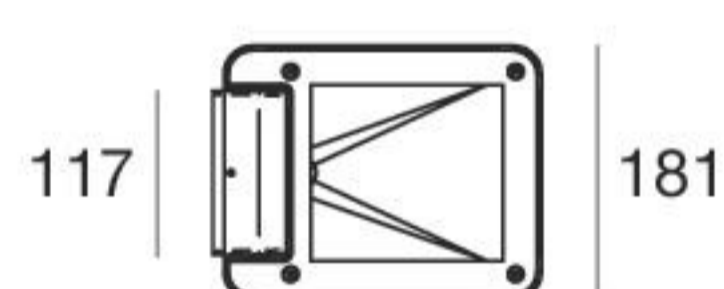

Vuelta | Outdoor spotlights | 100-264 V | arrayLED 13,5 W DC - 16 W AC

CRI 80

Grey	64520	3000K	1631 lm	W	Wide Flood	12
BK Grey	64521	4000K	1746 lm	N		

Vuelta_Y | Outdoor spotlights | 100-264 V | arrayLED 13,5 W DC - 16 W AC

CRI 80

Grey	64522	3000K	1631 lm	W	Asymmetric	07
BK Grey	64523	4000K	1746 lm	N		

Vuelta_X | Outdoor spotlights | 198-264 V | 4 x powerLEDs 4 W | 16 W DC - 18 W AC

CRI 80

Grey	64524	3000K	1980 lm	W	Spot	10
BK Grey	64525	4000K	2116 lm	N	Medium Flood	30