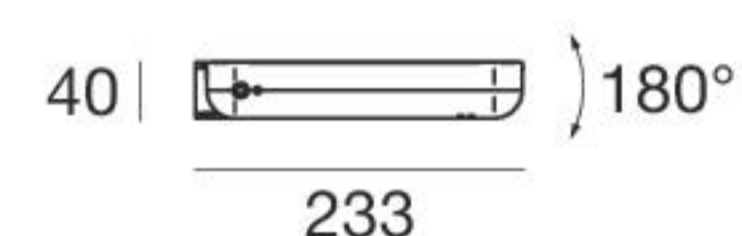

Vuelta | Outdoor spotlights | 100-264 V | arrayLED 13,5 W DC - 16 W AC

CRI 80

Grey	64520	3000K	1631 lm	W	Wide Flood	12
BK Grey	64521	4000K	1746 lm	N		

Vuelta_Y | Outdoor spotlights | 100-264 V | arrayLED 13,5 W DC - 16 W AC

CRI 80

Grey	64522	3000K	1631 lm	W	Asymmetric	07
BK Grey	64523	4000K	1746 lm	N		

Vuelta_X | Outdoor spotlights | 198-264 V | 4 x powerLEDs 4 W | 16 W DC - 18 W AC

CRI 80

Grey	64524	3000K	1980 lm	W	Spot	10
BK Grey	64525	4000K	2116 lm	N	Medium Flood	30