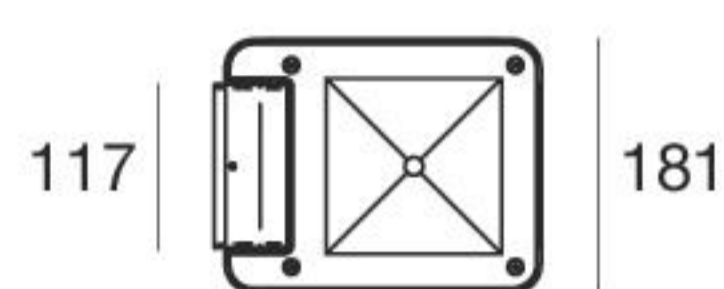

Vuelta | Outdoor spotlights | 100-264 V | arrayLED 13,5 W DC - 16 W AC

CRI 80

Grey	64520	3000K	1631 lm	W	Wide Flood	12
BK Grey	64521	4000K	1746 lm	N		

Vuelta_Y | Outdoor spotlights | 100-264 V | arrayLED 13,5 W DC - 16 W AC

CRI 80

Grey	64522	3000K	1631 lm	W	Asymmetric	07
BK Grey	64523	4000K	1746 lm	N		

Vuelta_X | Outdoor spotlights | 198-264 V | 4 x powerLEDs 4 W | 16 W DC - 18 W AC

CRI 80

Grey	64524	3000K	1980 lm	W	Spot	10
BK Grey	64525	4000K	2116 lm	N	Medium Flood	30