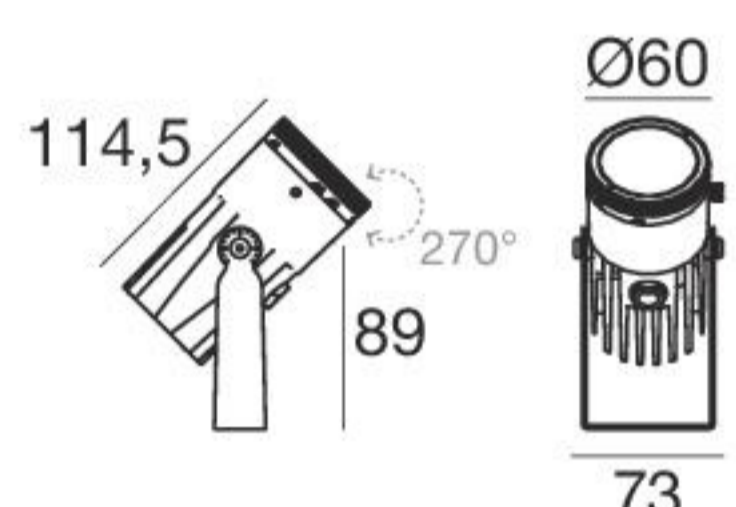

CRI 80

White	97318	2700K	1724 lm	M	15°-62°	85
Black	97319	3000K	1724 lm	W		
Grey	97320	4000K	1854 lm	N		

Electronics

99183	84890	98112
ON/OFF 1 art.	250 mm Steel peg	700 mm Steel peg

RTG 97318W85
97319W85
97320W85

Iris67 | Accent lighting | arrayLED 20 W 580 mA