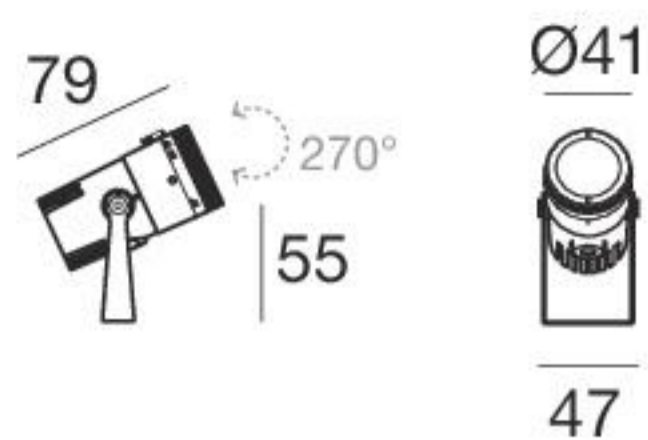

Iris67 | Accent lighting | arrayLED 6 W 630 mA

CRI 80

White	92230	2700K	685 lm	M	15°-45°	85
Black	92231	3000K	685 lm	W		
Grey	92232	4000K	739 lm	N		

Electronics

99179	99186	84890	98112
ON/OFF 1 - 2 art.	ON/OFF 2 - 4 art.	250 mm Steel peg	700 mm Steel peg