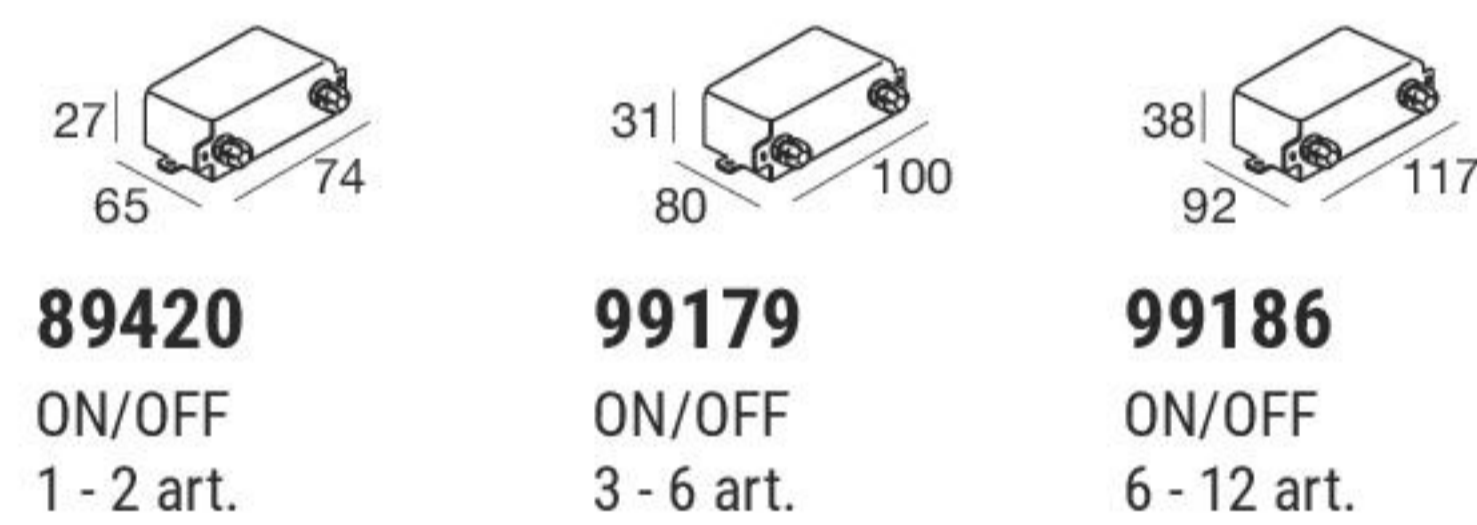

Electronics

89420 ON/OFF 1 - 2 art.
99179 ON/OFF 3 - 6 art.
99186 ON/OFF 6 - 12 art.