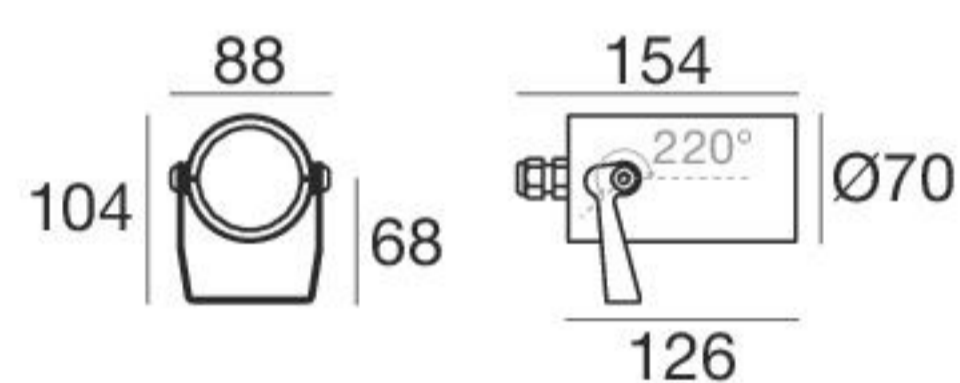

Narcissus | Accent lighting | 190-250 V | powerLED 2,2 W AC

CRI 80

Steel **95151**

2700K	219 lm	M	Narrow Spot	08
3000K	233 lm	W	Spot	15
4000K	249 lm	N	Medium Flood	30
			Flood	60

Accessories

84890
250 mm
Steel peg

98112
700 mm
Steel peg

Narcissus | Accent lighting | 180-300 V | powerLED 7 W AC

CRI 80

Steel **95152**

2700K	536 lm	M	Spot	15
3000K	566 lm	W	Medium Flood	30
4000K	626 lm	N	Flood	60

Accessories

84890
250 mm
Steel peg

98112
700 mm
Steel peg

Narcissus | Accent lighting | 180-300 V | powerLED 13,5 W AC

CRI 80

Steel **81945**

2700K	1724 lm	M	Spot	15
3000K	1724 lm	W	Medium Flood	30
4000K	1854 lm	N	Flood	60

Accessories

84890
250 mm
Steel peg

98112
700 mm
Steel peg