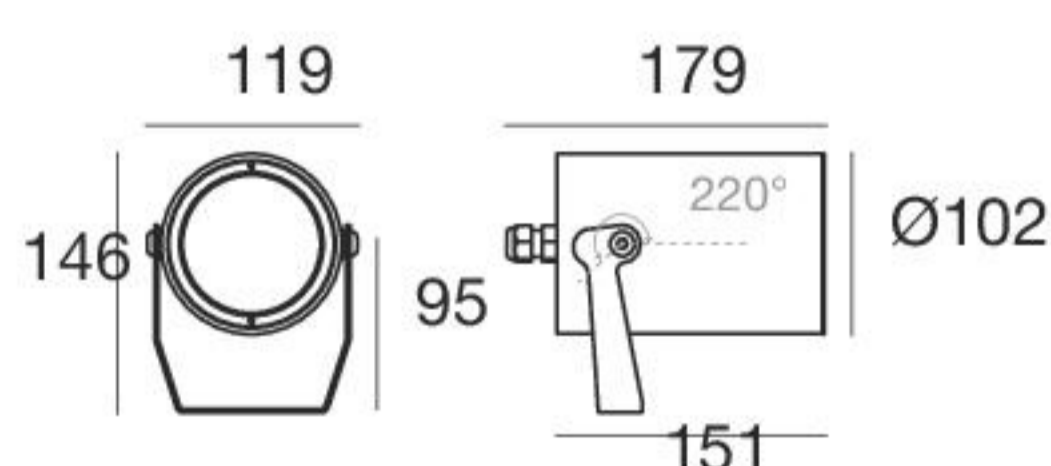

98112
700 mm
Steel peg

Narcissus | Accent lighting | 180-300 V | powerLED 7 W AC

CRI 80

Steel **95152**

2700K	536 lm	M	Spot	15
3000K	566 lm	W	Medium Flood	30
4000K	626 lm	N	Flood	60

Accessories

84890
250 mm
Steel peg

98112
700 mm
Steel peg

Narcissus | Accent lighting | 180-300 V | powerLED 13,5 W AC

CRI 80

Steel **81945**

2700K	1724 lm	M	Spot	15
3000K	1724 lm	W	Medium Flood	30
4000K	1854 lm	N	Flood	60

Accessories

84890
250 mm
Steel peg