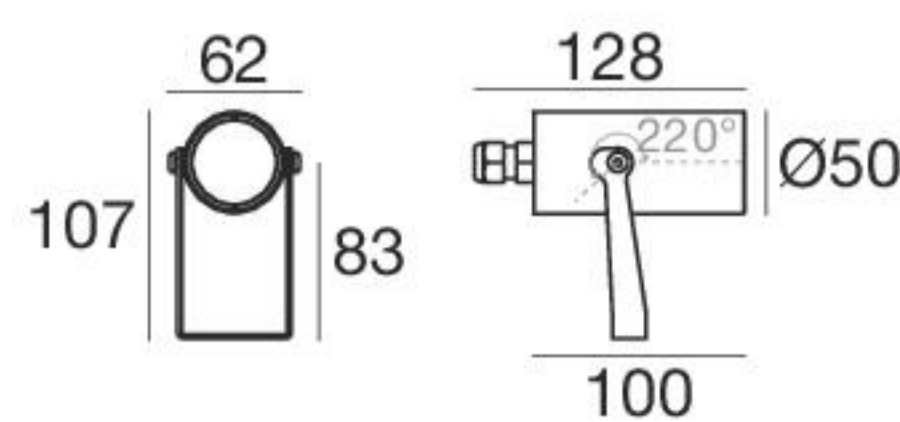

Narcissus | Accent lighting | 190-250 V | powerLED 2,2 W AC

CRI 80

Steel **95151**

2700K	219 lm	M	Narrow Spot	08
3000K	233 lm	W	Spot	15
4000K	249 lm	N	Medium Flood	30
			Flood	60

Accessories

84890
250 mm
Steel peg

98112
700 mm
Steel peg

Narcissus | Accent lighting | 180-300 V | powerLED 7 W AC

CRI 80

Steel **95152**

2700K	536 lm	M	Spot	15
3000K	566 lm	W	Medium Flood	30
4000K	626 lm	N	Flood	60

Accessories

84890
250 mm
Steel peg

98112
700 mm
Steel peg

Narcissus | Accent lighting | 180-300 V | powerLED 13,5 W AC

CRI 80

Steel **81945**

2700K	1724 lm	M	Spot	15
3000K	1724 lm	W	Medium Flood	30
4000K	1854 lm	N	Flood	60

Accessories

84890
250 mm
Steel peg

98112
700 mm
Steel peg