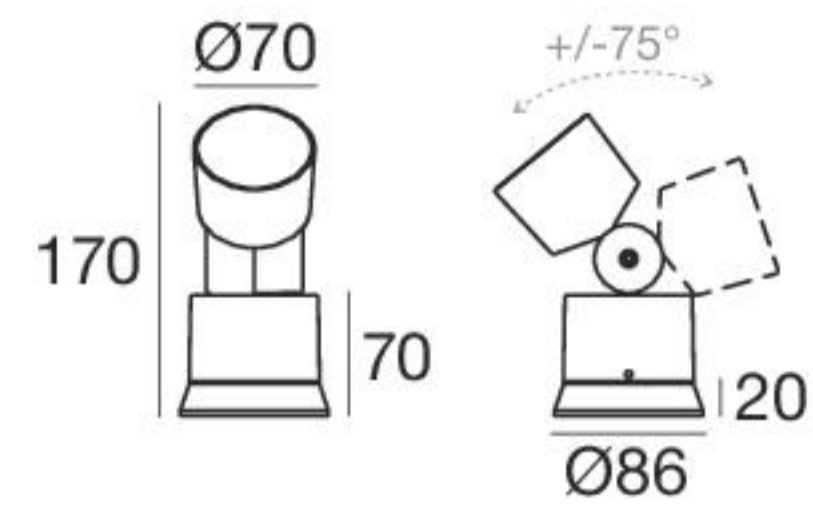

Gardener RGBW | Accent lighting | arrayLED 8 W 630 mA

CRI 80

White	81505
Black	81506
Grey	81507
Cor-Ten	81508

RGBW warm white	V	Narrow Spot	5
		Spot	15
		Flood	45

Accessories

89371
Peg

Electronics

RF driver CC	DMX driver CC	DMX controllers	driver CV 24V/48V	switching CV 24V/48V
▶ 970	▶ 977	▶ 995	▶ 981-982	▶ 986-989