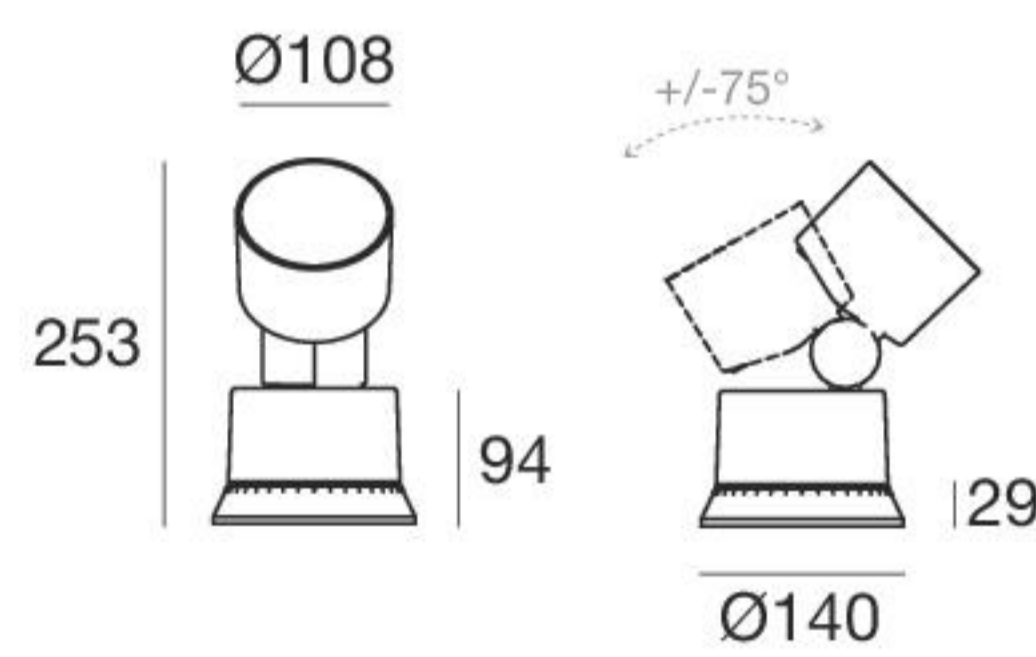

Gardener RGBW | Accent lighting | arrayLED 18 W 500 mA

CRI 80

White	81501
Black	81502
Grey	81503
Cor-Ten	81504

RGBW warm white	V	Spot	15
		Medium Flood	30
		Flood	60

Accessories

89371
Peg

Electronics

RF driver CC	DMX driver CC	DMX controllers	driver CV 24V/48V	switching CV 24V/48V
▶ 970	▶ 977	▶ 995	▶ 981-982	▶ 986-989