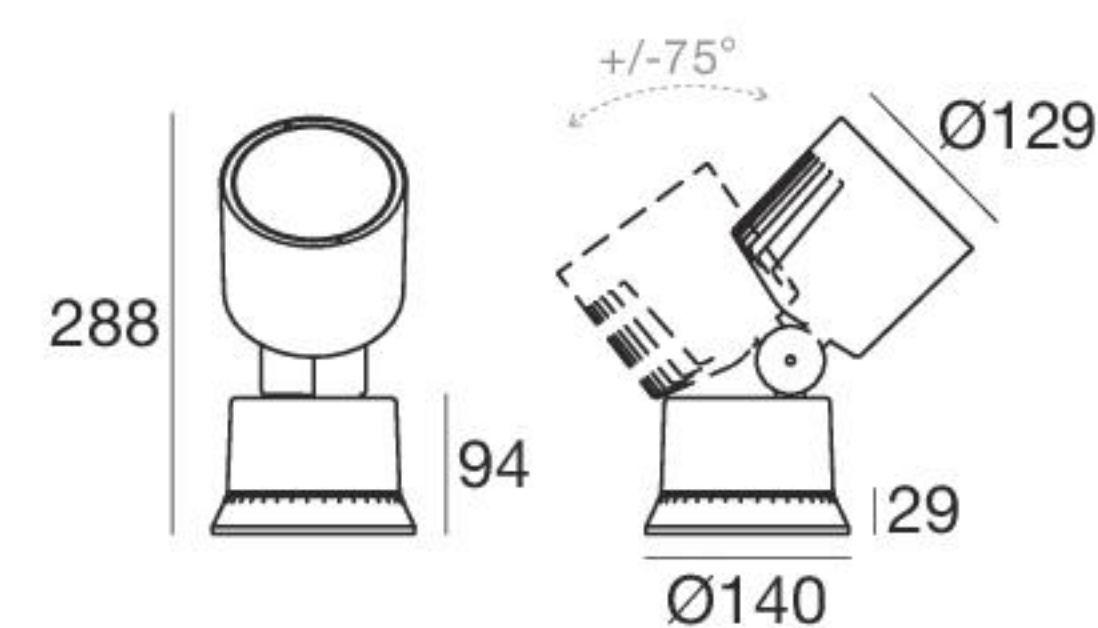

Gardener | Accent lighting | 180-300 V | arrayLED 29 W AC

CRI 80

White	81312	2700K	3400 lm	M	Spot	15
Black	81313	3000K	3637 lm	W	Medium Flood	30
Grey	81314	4000K	3909 lm	N	Flood	60
Cor-Ten	81315					

Accessories

89371
Peg