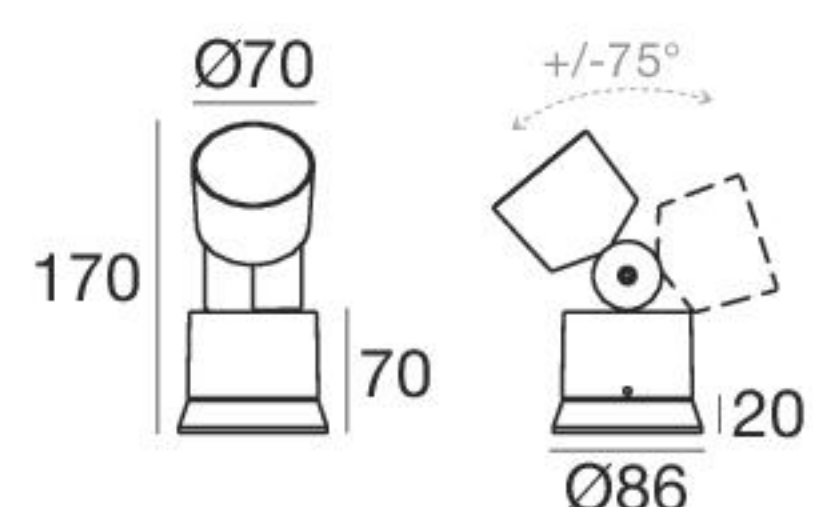

Gardener | Accent lighting | 180-300 V | arrayLED 8,5 W AC

CRI 80

White	97270	2700K	1088 lm	M	Spot	15
Black	97271	3000K	1088 lm	W	Medium Flood	30
Grey	97272	4000K	1173 lm	N	Flood	60
Cor-Ten	97387					

Accessories

89371
Peg