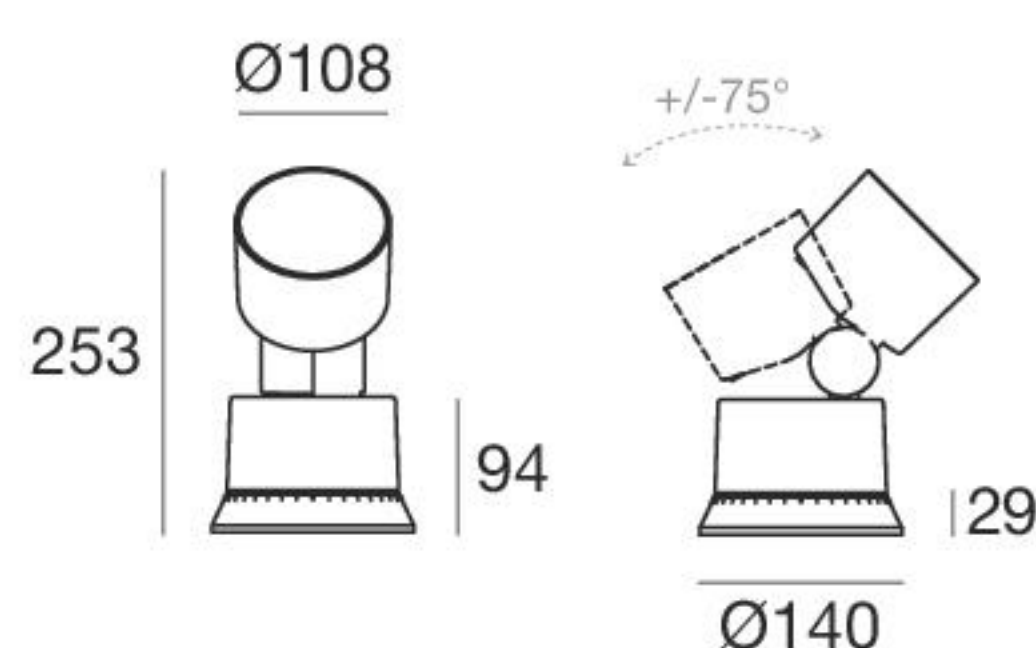

Gardener | Accent lighting | 180-300 V | arrayLED 20 W AC

CRI 80

White	81308	2700K	2714 lm	M	Spot	15
Black	81309	3000K	2900 lm	W	Medium Flood	30
Grey	81310	4000K	2900 lm	N	Flood	60
Cor-Ten	81311					

Accessories

89371
Peg