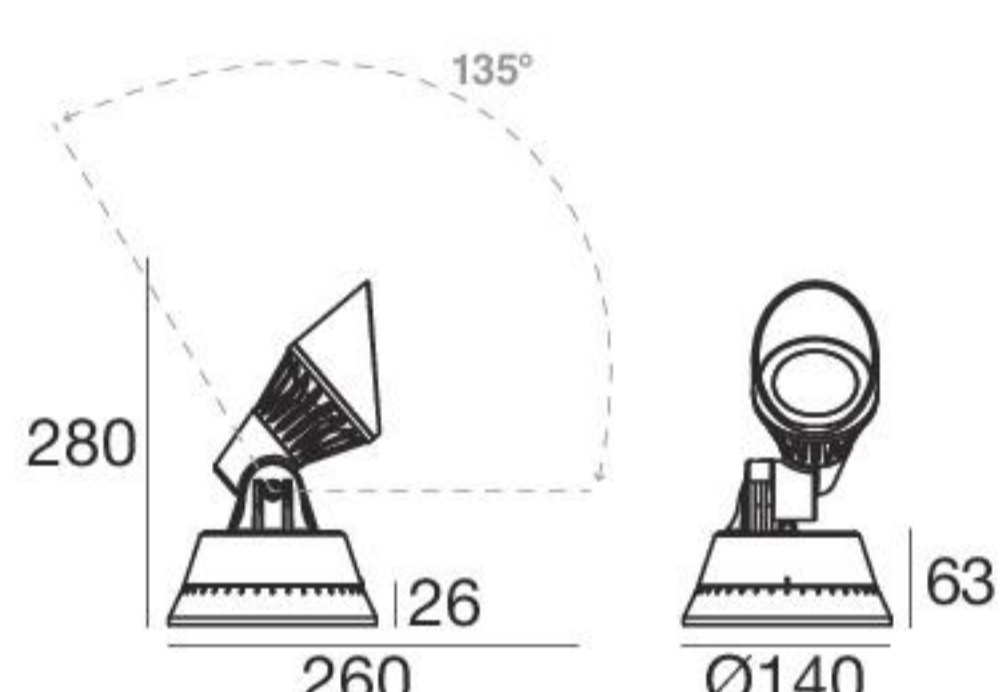

Pixar RGB | Accent lighting | 6 x powerLEDs 12 W 630mA

White	92882	RGB	Z	Narrow Spot	08
Grey	92883			Medium Flood	30
Cor-Ten	92884			Flood	60

Accessories

89371
Peg

Electronics

21 167 51	60 159 90			
RF driver CC	DMX driver CC	DMX controllers	driver CV 24V/48V	switching CV 24V/48V
970	977	995	981-982	986-989