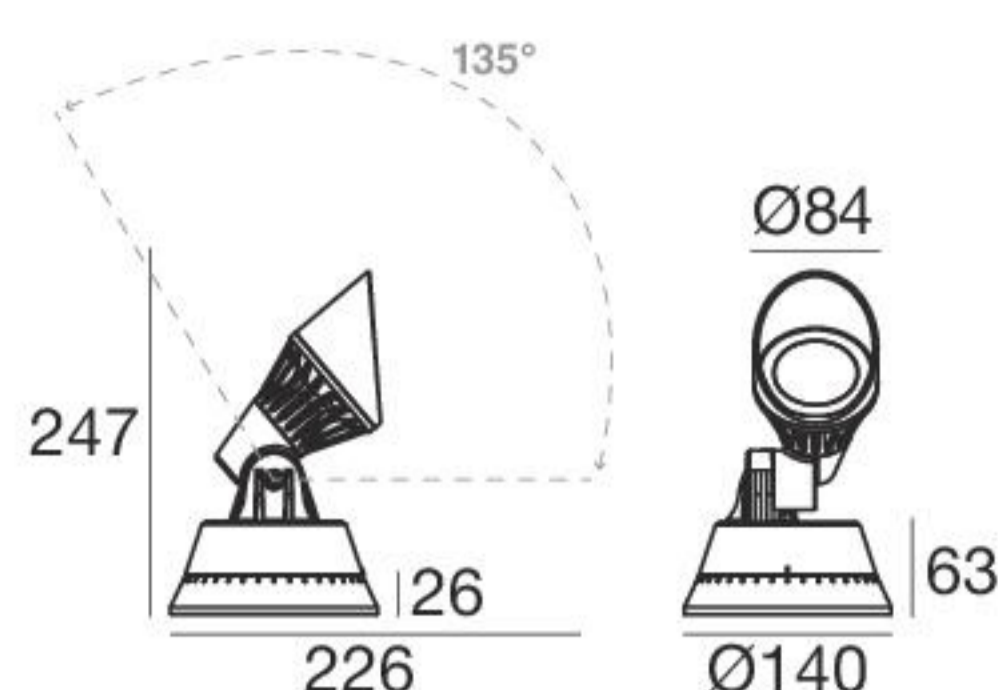

Pixar RGB | Accent lighting | 3 x powerLEDs 6 W 630mA

White	<b>92822</b>	RGB	Z	Spot	<b>15</b>
Grey	<b>92823</b>			Medium Flood	<b>30</b>
Cor-Ten	<b>92881</b>			Flood	<b>60</b>

Accessories

**89371**  
Peg