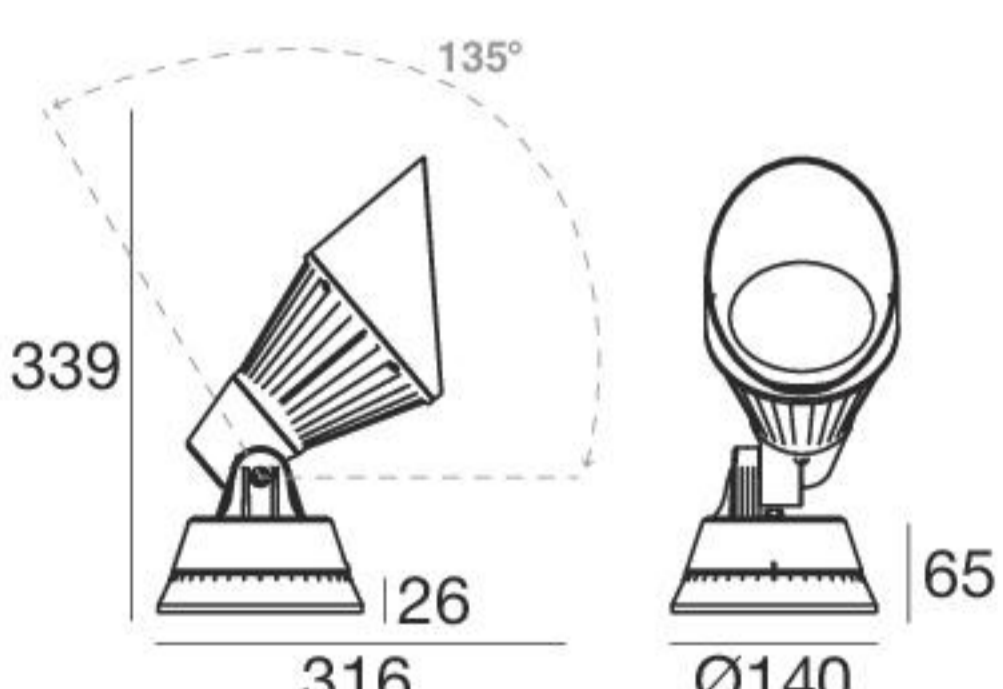

Accessories

**89371**  
Peg

Electronics

21 167 51	60 159 90			
RF driver CC	DMX driver CC	DMX controllers	driver CV 24V/48V	switching CV 24V/48V
970	977	995	981-982	986-989

Pixar RGB | Accent lighting | 12 x powerLEDs 24 W 630mA